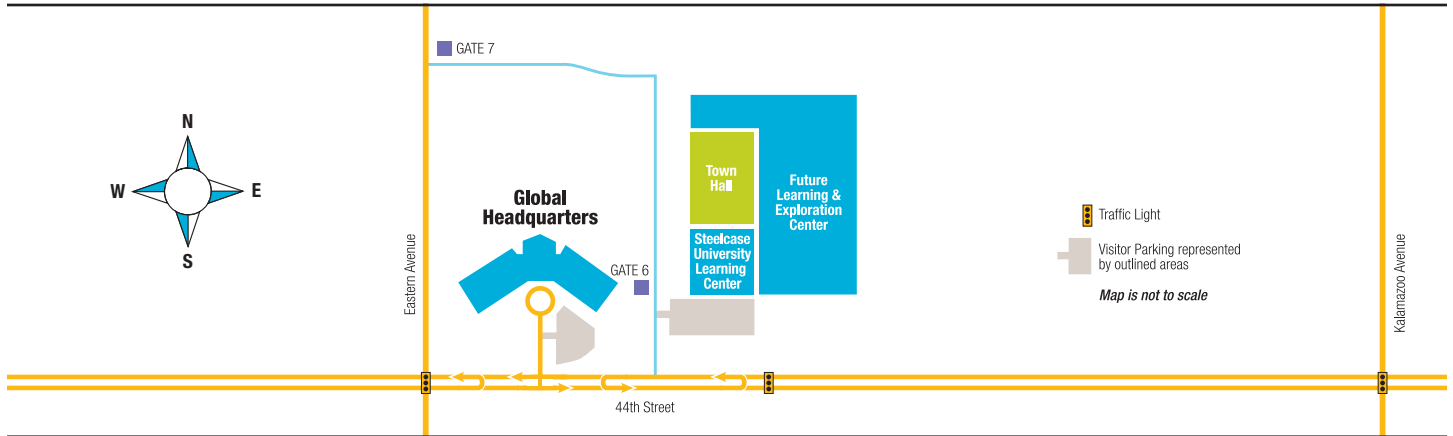

# Grand Rapids Complex

**From the east:** Traveling west on I-96, merge onto M-6 (Exit 46) toward Holland. Exit at US-131 North (Exit 8) toward Grand Rapids. Exit on 44th Street (Exit 79) and turn right at the top of the ramp. Continue east on 44th Street to Steelcase, which will be on the left just after you cross Eastern Avenue. Use the first entrance if you're visiting Global Headquarters; use the second entrance for Steelcase University and the Town Hall.

**From the south:** Traveling north on US-131, exit on 44th Street (Exit 79) and turn right at the top of the ramp. Continue east on 44th Street to Steelcase, which will be on the left just after you cross Eastern Avenue. Use the first entrance if you're visiting Global Headquarters; use the second entrance for Steelcase University and the Town Hall.

**From the east:** Traveling west on I-96, merge onto M-6 (Exit 46) toward Holland. Exit at M-37/Broadmoor Avenue (Exit 15) and turn right. Make a u-turn after the 60th Street intersection to go west on 60th Street. The entrance to Kentwood manufacturing and distribution will be on your right; for visitor parking at the CDC, proceed to East Paris Avenue and turn left. Continue south on East Paris Avenue to the Wood Plant.