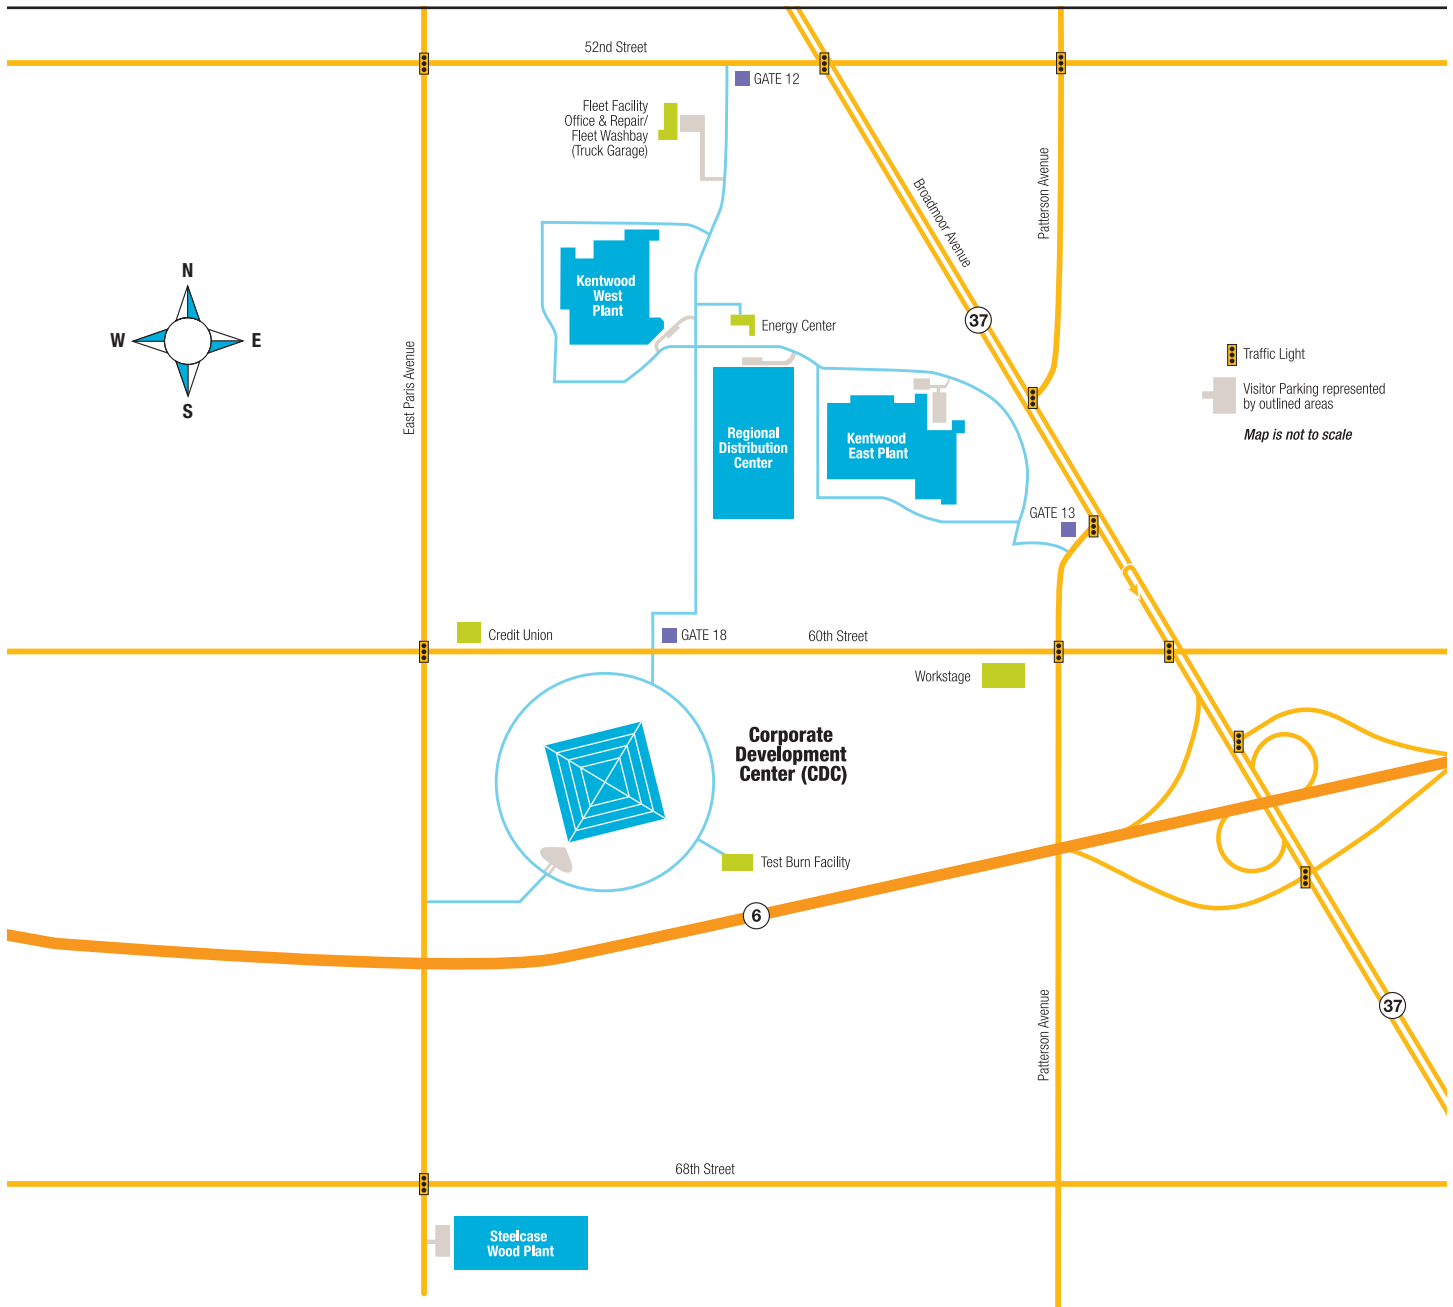

Kentwood Complex