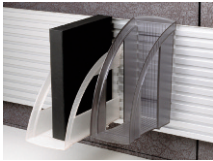

Binder Holder  
Style Number: WBHS  
Government Purchase Price: \$15.99

10" portrait letter tray  
Style Number: WLTS  
Government Purchase Price: \$15.99

Hanging Brackets  
Style Number: WHB  
Government Purchase Price: \$15.99