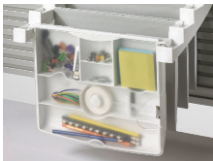

15" Landscape Letter Tray
Style Number: WLG15L
Government Purchase Price: $15.99

Office in a File
Style Number: WOFS
Government Purchase Price: $15.99