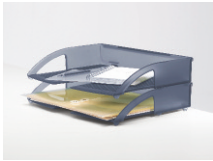

Binder Holder  
Style Number: WBHS  
Government Purchase Price: \$15.99

10" portrait letter tray  
Style Number: WLTS  
Government Purchase Price: \$15.99

Hanging Brackets  
Style Number: WHB  
Government Purchase Price: \$15.99