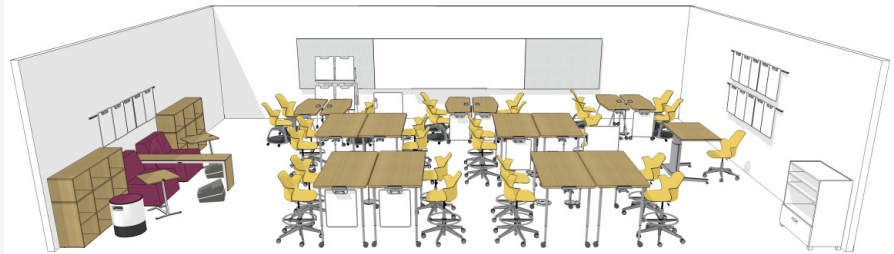

Planning Idea

ID: TM9KH8NF

OVERVIEW

Products **Verb, Node**

TAGS

Industries: **Education**

LINE ITEM SPECIFICATIONS

COMPONENT	Quantity	Individual Price	Total
Node; Chair, Tripod base 480110	12	\$469.00	\$5,628.00
Node; Chair, 5 arm base 480130	1	\$448.00	\$448.00
Node; Stool, Mid back, 5 arm base 480240	16	\$709.00	\$11,344.00
Thread;Cnnctr PFLCNCTR	4	\$430.00	\$1,720.00
Thread;Cnnctr PFLCNCTR	4	\$455.00	\$1,820.00
Thread;Hub PFLHUB	7	\$440.00	\$3,080.00
Thread;Powertrack-Ramp PFLTRK	2	\$291.00	\$582.00
Thread;Powertrack-Ramp PFLTRK	2	\$349.00	\$698.00
Thread;Powertrack-Ramp PFLTRK	2	\$377.00	\$754.00
Thread;Powertrack Infeed-Ramp,Wall PFLTRKINF	2	\$351.00	\$702.00
Tkbd-Premium PWBTKBRD	1	\$718.20	\$718.20
Tkbd-Premium PWBTKBRD	1	\$720.69	\$720.69
Whtbd-Premium PWBWTBRD	1	\$1,212.52	\$1,212.52
Campfire; Foot rest, 16 1/4D x 11W x 16 5/8H TS3FR	2	\$203.00	\$406.00
Campfire; Seating-Half lounge TS3HL	2	\$1,576.00	\$3,152.00
Campfire; Slim Table, 14D x 66W x 23H TS4TPST	1	\$900.00	\$900.00

Campfire; Skate table, 18D x 22W x 24 7/8H TS4TST	2	\$453.00	\$906.00
Bivi;Stg-Open,Depot TS8DEPOT	2	\$1,864.00	\$3,728.00
Buoy; Seat, White, Cap TSBUOYWHITE	1	\$383.00	\$383.00
File-Pile, 42H x 36W TSTSFP4236	1	\$1,260.00	\$1,260.00
Airtouch; Worksurface-Rectangle, 28 1/4D x 46W UAPSS3048	1	\$2,400.00	\$2,400.00
Verb; Easel, 36W VE36	1	\$1,621.00	\$1,621.00
Verb; Table-Chevron, 19W x 60L VTC1960	6	\$952.00	\$5,712.00
Verb; Table-Rectangle, 30D x 66W VTR3066	8	\$1,329.00	\$10,632.00
Verb; Whiteboard, 2 sides VWB2	31	\$175.00	\$5,425.00
Verb; Walltrack, 8L in ft VWT8	3	\$310.00	\$930.00