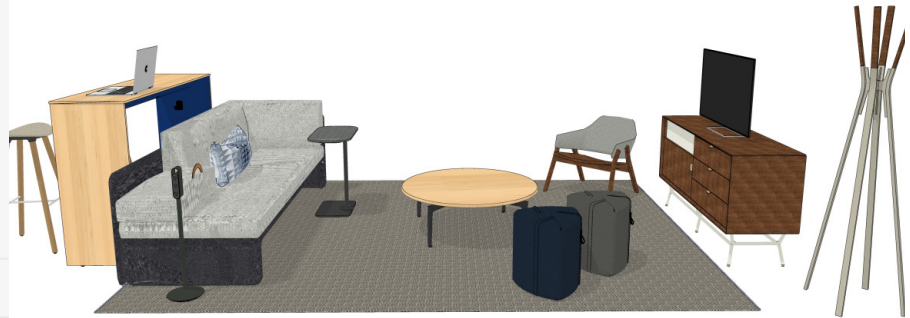

Planning Idea

ID: KH8JD8HE

Casual lounge setting can be utilized for hosting, informal collaboration, and stand-up meetings. Provides team identity and invites the larger organization to connect with agile teams.

OVERVIEW

Products
Bassline Asymmetrical Tables, Campfire Standing Height Slim Table, Thread Electric Channel, Campfire Pouf, Enea Café Stools, Lagunitas Table, Bassline Occasional Tables, Lagunitas Lounge Seating, Campfire Slim Table, media:scape

LINE ITEM SPECIFICATIONS

COMPONENT	Quantity	Individual Price	Total
Clutch Lounge Chair BD1CC1LNG	1	\$799.00	\$799.00
Splash Coat Rack BD1JV1COATRK	1	\$329.00	\$329.00
Rule 2 Door / 2 Drawer Console BD1RL12D2DRW	1	\$2,799.00	\$2,799.00
Enea; Stool-Café, 4 legs, Wood, Bar height, Upholstered seat COH352W31	2	\$981.00	\$1,962.00
Lagunitas;Lnge-Low,3 seat,Bk,Sd scrn COLAGLL32	1	\$11,727.00	\$11,727.00
Lagunitas;Tbl-Prsnl,13x24x25 COLAGTP	1	\$681.00	\$681.00
Poiret - 9'x12' - Wool/Viscose Blend, Hand-Tufted MGBAC11840RUG	1	\$2,670.00	\$2,670.00
Thread;Hub PFLHUB	1	\$461.00	\$461.00
Campfire; Slim Table-Standing height, 18D x 60W x 42H TS4TPSTS60	1	\$2,533.00	\$2,533.00
Bassline;Tbl-Rnd TSBLNTRD	1	\$1,263.00	\$1,263.00