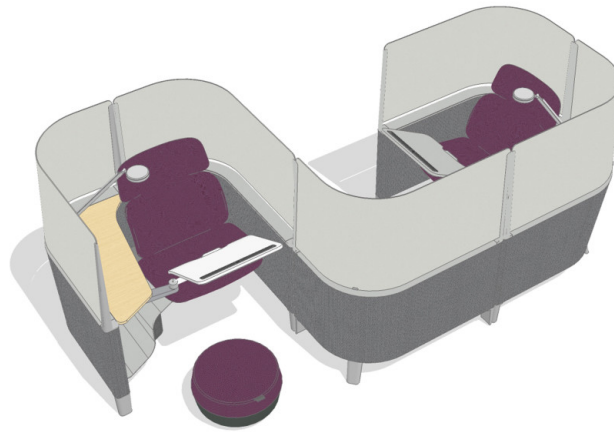

Planning Idea

ID: HE9VW3HV

A place where nomadic workers can focus on individual tasks with minimal interruption. Screens provide privacy, ideal for focus work.

OVERVIEW

Products **Brody**

Area 48 ft²

Footprint 9'4" × 5'2"

TAGS

Industries: **Workplace**

Setting Types: **Classroom: Makerspace, Enclaves + Focus Space, In-Between Spaces, Ancillary + Lounge, In-Between Spaces, Library, Student Commons**

Floor Plan + Zones: **Innovation Center, Nomadic Zone**

Work Modes: **Focus, Rejuvenate**

Collections: **Workplace Solutions Digital Tool, Steelcase Education Insights + Applications Guide**

Brands: **Steelcase, Steelcase Education**

Themes: **Active Learning, Blended Learning, Creativity**