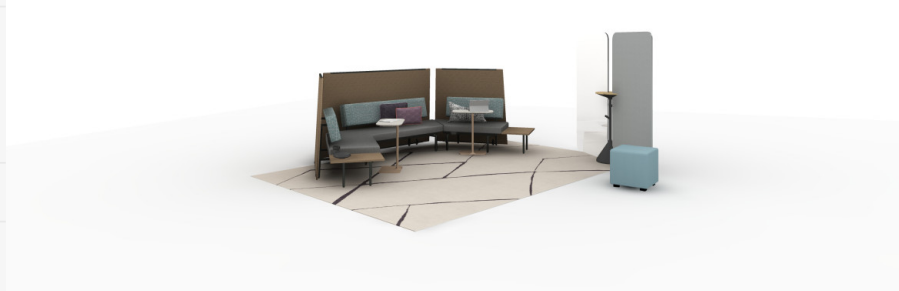

#### TAGS

Industries: **Workplace**

Setting Types: **Collaborate + Conference, In-Between Spaces, Ancillary + Lounge**

Brands: **Steelcase**

---

**LINE ITEM SPECIFICATIONS**

---

COMPONENT	Quantity	Individual Price	Total
Duck Duck Large Lumbar Pillow BD1DK1LMBRPL	1	\$99.00	\$99.00
Duck Duck Small Lumbar Pillow BD1DK1SMLMBR	1	\$79.00	\$79.00
Lagunitas;Tbl-Prsnl,13x24x25 COLAGTP	2	\$1,061.00	\$2,122.00
Down Rim Bowl BJMMC002	1	\$75.00	\$75.00
Coffee/Water Tumbler BJMMC004	1	\$35.00	\$35.00
Large Peaks Rug, 10'x14' ESKLRGPEAKS005	1	\$12,320.00	\$12,320.00
Flex;Scrn-Frstd,Rect FLXFSRQ	1	\$944.00	\$944.00
Flex;Mkrbd FLXMB	1	\$675.00	\$675.00
Flex;Stand FLXSTAND	1	\$560.00	\$560.00
B-Free;Cube,Sm,16 45/64x17 3/32x16 45/64 N3LCUBES	1	\$529.00	\$529.00
Antwerp Pillow 14 x 24 Belgian Linen, Black SAHSHSC015	1	\$188.00	\$188.00
Sylvi;Bk pnl-Wdg,DbI SYLVIBPWGD	1	\$1,260.00	\$1,260.00
Sylvi;Bk pnl-Wdg,LH SYLVIBPWGL	1	\$1,008.00	\$1,008.00
Sylvi;Bk pnl-Wdg,RH SYLVIBPWGR	1	\$1,008.00	\$1,008.00
Sylvi;Gnging kt SYLVIGANGKIT	2	\$131.00	\$262.00
Sylvi;Pwr mod kit-Tmpr rsistnt SYLVIPWMOD	2	\$210.00	\$420.00