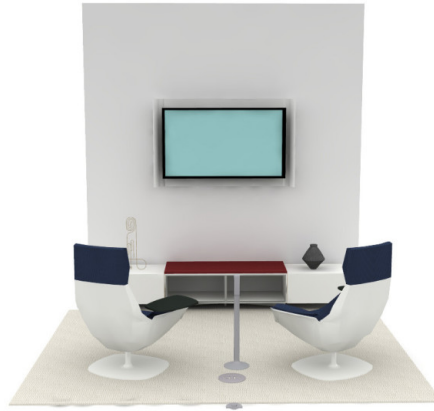

Search

Planning Idea

ID: CK2QN5KE

This space provides a variety of lounge options for 2-6 users. Providing power and a feeling of enclosure users can touchdown between meetings or camp out for longer working sessions.

OVERVIEW

Products **Thread, Exponents Bench, Massaud Seating**

Area 62 ft²

Footprint 9' x 7'

TAGS

Industries: **Workplace**

Setting Types: **Collaborate + Conference, In-Between Spaces, Ancillary + Lounge**

Floor Plan + Zones: **Workcafé, Nomadic Zone**

Work Modes: **Collaborate**

Collections: **Workplace Solutions Digital Tool**

Brands: **Coalesse**

LINE ITEM SPECIFICATIONS

COMPONENT	Quantity	Individual Price	Total
Uni Rug BD1RU1UNIRUG	1	\$1,699.00	\$1,699.00
Exponents; Bench bridge, End of run, 18D x 24W x 15H COCZBE182415	2	\$1,727.00	\$3,454.00
Exponents; Bench, Open, Cushion, 18D x 48W x 16 1/2H COCZBOC184815	1	\$2,575.00	\$2,575.00
Massaud;Chair-WkInge COMCWL	2	\$4,612.00	\$9,224.00
Water Jar BJMMC011	1	\$185.00	\$185.00
Shroud-Wall mount, Single, 55diag monitor application MTSWS55	1	\$2,274.00	\$2,274.00
Thread;Cnnctr PFLCNCTR	1	\$236.00	\$236.00
Thread;Hub PFLHUB	1	\$501.00	\$501.00
Thread;Powertrack Infeed-Ramp,Wall PFLTRKINF	1	\$273.00	\$273.00
Sphinx RS2RS011	1	\$1,200.00	\$1,200.00