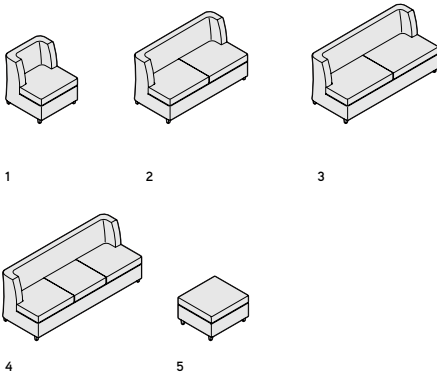

THOUGHTFUL
Pamela Light, USA

coalesse®

Graceful Embrace.

The design of the seat invites the user to be embraced in elegant poise and graceful lines.

Product Features

A. Seat detail
B. Back detail
C. Wood leg detail

Details

Dimensions

1. Chair: 32"H 28.75"W 29.75"D
2. Small Sofa: 32"H 60.75"W 30.25"D
3. Medium Sofa: 32"H 70.75"W 30.75"D
4. Long Sofa: 32"H 80.75"W 31.25"D
5. Ottoman: 17.75"H 28.5"W 26.25"D

Surface Materials