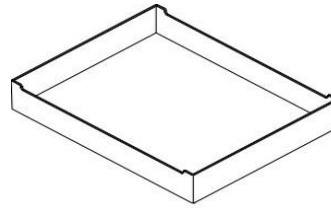

SOTO™ Pile Box

Style Numbers:

DSSPB

Features:

Utilize on SOTO 10" Shelf (DSS2410) or worksurface
Fits in c:scape furniture drawers and on shelves
Can be used individually, stacked horizontally, or stacked criss-crossed
Boxes interlock when stacked horizontally
Small indent allows user to easily view materials while boxes are stacked
Accommodates letter size paper or files
High gloss finish

Technical Specifications:

Colors:	Arctic White 6009, Chili 6338, Cotton Candy 6BE3, Light Peacock 6BE2, Baltic 6302, Merle 6527
Construction:	ABS Plastic
Weight:	0.7 lbs.
Dimensions:	W12-1/4" x H2" x D9-7/8"
Application:	Freestanding
Warranty:	10 years