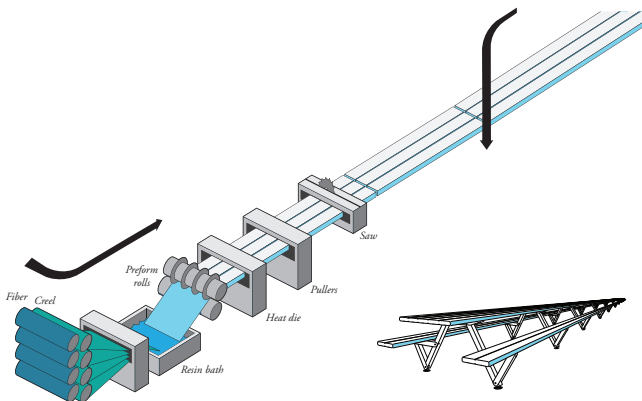

Product

- Do not drag the table, but carry it with minimum 2

people.

- Anchoring the product has to be done by qualified people.
- For anchoring; use suitable bolts or screws from a specialized store depending on the material your terrace is made of.
- We strongly advise you against standing on top of the table! A concentrated load can cause small perceptible cracks in the profiles that might be visually annoying, although they do not affect the strength of the table in any way.
- For table with 3 legs or more, we recommend using trestles to attach the table leg assemblies to the tabletop, instead of keeping it upside down.

Good to know

- 21,65 inch bench space / person.
- The average transport volume is 6,00 ft³ / person, which is really low.
- Fibre glass reinforced polyester resin material is made with the so-called pultrusion technique. Pultrusion is a non-stop process of pulling fibre glass wires through a bath of polyester resin and letting them harden in a matrix afterwards to get their final shape.
- Main advantages of this material are its strength and low weight.