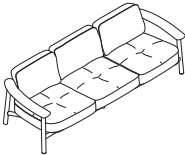

Twins Three-Seat Sofa - Teak/Aluminum

33 9/10"	95 1/10"	30 7/10"	EMU6047	1	$11,325
Seat height with cushion: 16 9/10"					
Front of arm height: 22"					
Back of arm height: 24 4/10"