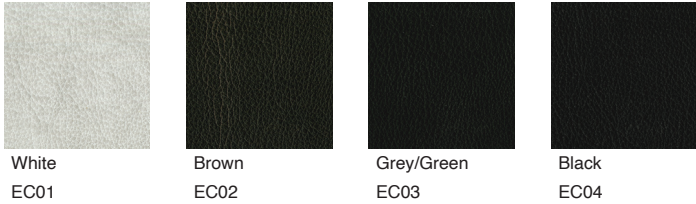

Cardinal Red
5G36

Solid Aqua
5G37

Canary
5G38

Pesto
5G39

Island Blue
5G41

EMU-Tex For outdoor use on EMU products only

White/Grey
5G98

Stone
5G99

Mocha
5H01

► **Product Information continued on next page**

► **Product Information continued from previous page**

Specification Information

EMU Decorative Fabrics

EMU Terramare

EMU Eco-Leather

► **Product Information continued on next page**

EMU Lyze

Seating

► Product Information continued from previous page

Specification Information

EMU Paint

EMU Brown
4251

Antique Iron
4257

EMU Black
7234