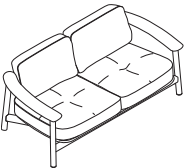

Twins Teak Two-Seat Sofa

33 9/10"	69 3/10"	30 7/10"	EMU6056	1	$12,250
Seat height with cushion: 16 9/10"					
Front of arm height: 22"					
Back of arm height: 24 4/10"