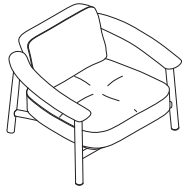

Twins One-Seat Sofa - Teak/Aluminum

33 9/10"	39 3/4"	30 7/10"	EMU6045	1	\$5175
Seat height with cushion: 16 9/10"					
Front of arm height: 22"					
Back of arm height: 24 4/10"					

Twins Two-Seat Sofa - Teak/Aluminum