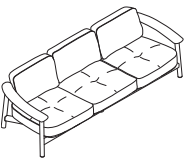

Twins Teak Three-Seat Sofa

33 9/10"	95 1/10"	30 7/10"	EMU6057	1	$17,075
Seat height with cushion: 16 9/10"					
Front of arm height: 22"					
Back of arm height: 24 4/10"