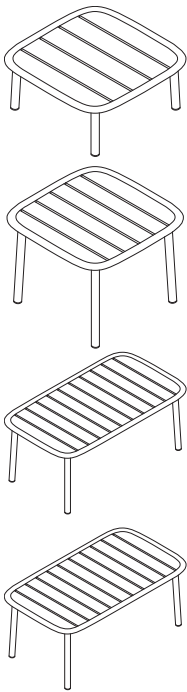

EMU Twins

Tables

Standard Includes

- Frame: FSC Teak
- Top: FSC Teak
- Design: Sebastian Herkner

Specification Information

Dimensions			Style	Quantity	Price
D	W	H	Number		

Twins Coffee Table

33 1/2"	33 1/2"	13 7/5"	EMU6060	1	$2900

Twins Square Table

41 3/10"	41 3/10"	29 9/10"	EMU6061	1	$4850

Tip: Twins square table sits up to four people.

Twins Rectangular Table

72"	41 3/10"	29 9/10"	EMU6062	1	$7500

Tip: Twins rectangular table sits up to eight people.

Twins Large Rectangular Table

96 9/10"	41 4/10"	29 9/10"	EMU6063	1	$9500

Tip: Twins large rectangular table sits up to ten people.