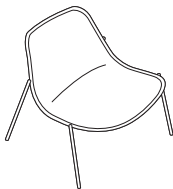

EMU Rio

Outdoor Chairs

Tip: Chair and armchair stack eight high. Lounge chair and barstool stack four high.

The EMU Rio R50 Series is a modern refresh of a design icon for today's outdoor settings. Solid yet light, affordable yet enduring, the classic mesh and rod design features a unique folding gesture with a deeply drawn seat for modern comfort.

Seat height: 28"

Armless Chair

23 1/4"	24 3/4"	32"	CO2465	4	\$1991	+\$263
---------	---------	-----	---------------	---	--------	--------

Seat height: 17 3/4"

Arm Chair

23 1/4"	24 3/4"	32"	CO2466	4	\$2183	+\$263
---------	---------	-----	---------------	---	--------	--------

Seat height: 17 3/4"
Arm height: 26"

Lounge

34 1/4"	36 1/4"	33"	CO2469	2	\$2752	+\$263
---------	---------	-----	---------------	---	--------	--------

Seat height: 15"
Arm height: 22 1/8"

EMU Round

Seating