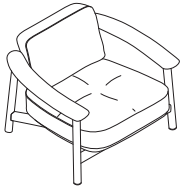

EMU Twins

Seating

Standard Includes

- Frame: FSC Teak
- Seat and back: FSC Teak
- Arms: FSC Teak
- Design: Sebastian Herkner

Options

Fabric Finish Group	Fabric	No cost
	Teak	+$5600

Tip: Paint and fabric costs are included in base price.

Specification Information

Dimensions			Style	Quantity	Base
D	W	H	Number		Price

Twins Teak One-Seat Sofa

33 9/10"	39 3/4"	30 7/10"	EMU6055	1	$7125
Seat height with cushion: 16 9/10"					
Front of arm height: 22"					
Back of arm height: 24 4/10"