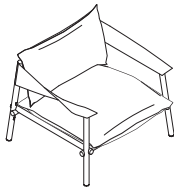

Tip: Back, arms, and seat finishes are defaulted based on frame finish selection. Cushion color must be specified with lounge chair, 2-seat lounge, and 3-seat lounge.

Tip: Cushions are standard on the lounge chair, 2-seat lounge, and 3-seat lounge.

Tip: It is recommended to keep Terramare seating in a covered area and protected from heavy rain.

Standard Includes

- Frame: powder coated painted aluminum:
  - 4251 EMU Brown
  - 7234 EMU Black
  - 7271 EMU White
  - 7294 EMU Grey/Green
- Back on arm chair: EMU eco-leather defaulted by frame finish selection
- Seat on arm chair: EMU-tex defaulted by frame finish selection
- Back and arms on lounge chair, 2-seat lounge, or 3-seat lounge: EMU eco-leather defaulted by frame finish selection
- Cushions on lounge chair, 2-seat lounge, or 3-seat lounge: EMU basic or standard fabric
- Glides: nylon
- Design: Chiaramonte/Marin

Specification Information

Dimensions			Style	Quantity	Base
D	W	H	Number		Price

Arm Chair

21"	24"	31 1/4"	COEM4728	2	$1990
Arm height: 26"					
Seat height: 18 1/2"					
Inside: 15 1/2"D 17 1/2"W 12 1/2"H					

Lounge Chair

33 3/4"	37"	28 3/4"	COEM4729	1	$4834
Arm height: 24 1/2"					
Seat height: 16 1/2"					
Inside: 25 3/4"D 29 1/2"W 12 1/2"H					

2-Seat Lounge

33 3/4"	69"	28 1/2"	COEM4730	1	$7344
Arm height: 24 1/2"					
Seat height: 16 1/2"					
Inside: 25 3/4"D 61 3/4"W 12 1/2"H					

► **Product Information continued on next page**