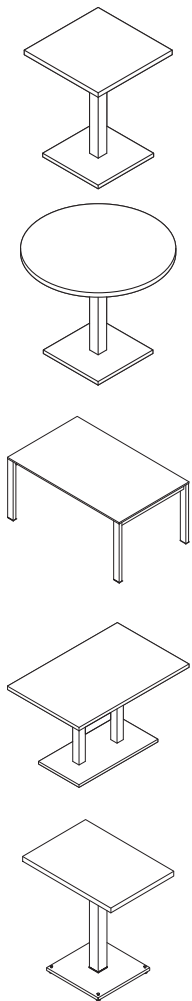

EMU Round

Tables

The EMU Round collection is characterized by an elemental design of snug and comfortable shapes; representing a simple, contemporary design.

Tip: Additional powder coat paint finishes are available with an upcharge, as shown at right.

Standard Includes

- Frame: table top and base are sheet metal with tubular steel mountings:
  - 4251 EMU Brown
  - 4257 Antique Iron
  - 7234 EMU Black
  - 7271 EMU White
- Finish: outdoor grade powder coat paint
- Glides: nylon
- Design: Christophe Pillet

Specification Information

Dimensions		Style Number	Base Price	Options (Add $ to Base Price)		
D	W			H	Other Emu paint (cost per pack)	

Square Tables

23 1/2"	23 1/2"	29 1/2"	CO2472	$889	+$166
27 1/2"	27 1/2"	29 1/2"	CO2471	$1048	+$166
31 1/2"	31 1/2"	29 1/2"	CO2473	$1113	+$166

Round Table

35 1/2" Dia.		29 1/2"	CO2470	$1188	+$166

Extendable Dining Table

39 1/2"	65-105 1/2"	29 1/2"	CO2479	$5376	+$660

Rectangle Table

31 1/2"	47 1/2"	29 1/2"	CO2474	$1734	+$198

Rectangular Table

19 1/2"	27 1/2"	29 1/2"	CO2476	$1114	+$166

► Product Information continued on next page