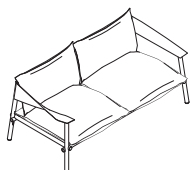

Tip: Back, arms, and seat finishes are defaulted based on frame finish selection. Cushion color must be specified with lounge chair, 2-seat lounge, and 3-seat lounge.

Tip: Cushions are standard on the lounge chair, 2-seat lounge, and 3-seat lounge.

Tip: It is recommended to keep Terramare seating in a covered area and protected from heavy rain.

Standard Includes

- Frame: powder coated painted aluminum:
  - 4251 EMU Brown
  - 7234 EMU Black
  - 7271 EMU White
  - 7294 EMU Grey/Green
- Back on arm chair: EMU eco-leather defaulted by frame finish selection
- Seat on arm chair: EMU-tex defaulted by frame finish selection
- Back and arms on lounge chair, 2-seat lounge, or 3-seat lounge: EMU eco-leather defaulted by frame finish selection
- Cushions on lounge chair, 2-seat lounge, or 3-seat lounge: EMU basic or standard fabric
- Glides: nylon
- Design: Chiaramonte/Marin

Specification Information

Dimensions			Style	Quantity	Base
D	W	H	Number		Price

Arm Chair

21"	24"	31 1/4"	COEM4728	2	$1990
Arm height: 26"					
Seat height: 18 1/2"					
Inside: 15 1/2"D 17 1/2"W 12 1/2"H					

Lounge Chair

33 3/4"	37"	28 3/4"	COEM4729	1	$4834
Arm height: 24 1/2"					
Seat height: 16 1/2"					
Inside: 25 3/4"D 29 1/2"W 12 1/2"H					

2-Seat Lounge

33 3/4"	69"	28 1/2"	COEM4730	1	$7344
Arm height: 24 1/2"					
Seat height: 16 1/2"					
Inside: 25 3/4"D 61 3/4"W 12 1/2"H					

► **Product Information continued on next page**