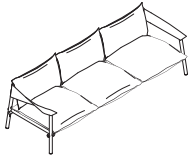

EMU Terramare

Seating

► **Product Information continued from previous page**

Specification Information

Dimensions			Style	Quantity	Base
D	W	H	Number		Price

3-Seat Lounge

33 3/4"   101 1/4"   28 1/2"   **COEM4731**   1 $10,433

Arm height: 24 1/2"

Seat height: 16 1/2"

Inside: 25 3/4"D 101 1/2"W 12 1/2"H

Finish Matrix

	Metal Paint Finish on Frame	Emu Tex Finish on Seat	Emu Eco-Leather Finish on Back	Emu Eco-Leather Finish on Arms
Arm Chair	4251 EMU Brown	5H01 Mocha	EC02 Brown	N.A.
	7234 EMU Black	5G99 Stone	EC04 Black	N.A.
	7271 EMU White	5G98 White/Grey	EC01 White	N.A.
	7294 EMU Grey/Green	5G99 Stone	EC03 Grey/Green	N.A.
Lounge Chair, 2-Seat Lounge, and 3-Seat Lounge	4251 EMU Brown	N.A.	EC02 Brown	EC02 Brown
	7234 EMU Black	N.A.	EC04 Black	EC04 Black
	7271 EMU White	N.A.	EC01 White	EC01 White
	7294 EMU Grey/Green	N.A.	EC03 Grey/Green	EC03 Grey/Green