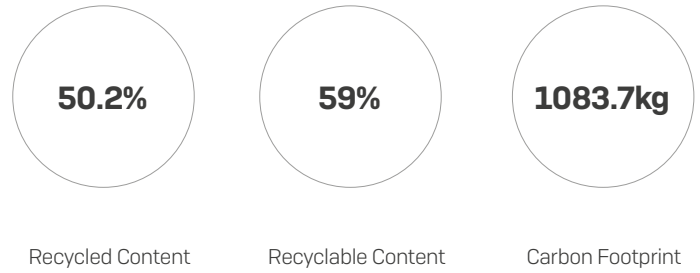

QT01 — Environmental Impact

Environmental Data

Based on QT01. Complies with SKA rating.

Materials Weight (%)

Materials	%
Steel	27
Aluminium	33
Plastic	3
Glass	16
Carpet	0
Wood	13
Mineral Wool	8
Total	250.76 Kg

Materials Footprint (%)

Materials	%
Metal	84
Plastic	3
Glass	3
Wood	2
Carpet / Insulation	7
Operational Value	1
Total	1083.7 Kg / CO₂

Environmental Statement

Orangebox is accredited to the environmental standard ISO 14001. 2015

As a result every care is taken to ensure its operations and products make a positive contribution to the local and global environment.

Clean CO₂ is a very intuitive and visual software, which can, through the loading of activity data, calculate an impact result (kg of CO₂ equivalent, among others), as well as other tasks such as off-setting, communicating results and generating a report.