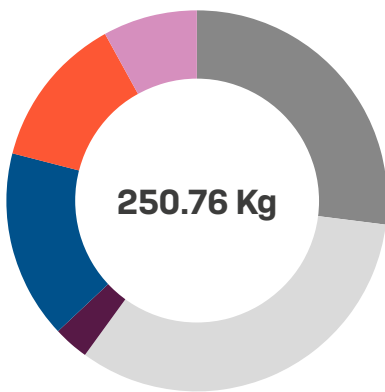

QT01 — Environmental Impact

Environmental Data

Based on QT01. Complies with SKA rating.

Materials Weight (%)

Materials	%
Steel	27
Aluminium	33
Plastic	3
Glass	16
Carpet	0
Wood	13
Mineral Wool	8
Total	250.76 Kg

Materials Footprint (%)

Materials	%
Metal	84
Plastic	3
Glass	3
Wood	2
Carpet / Insulation	7
Operational Value	1
Total	1083.7 Kg / CO₂

Environmental Statement

Orangebox is accredited to the environmental standard ISO 14001. 2015