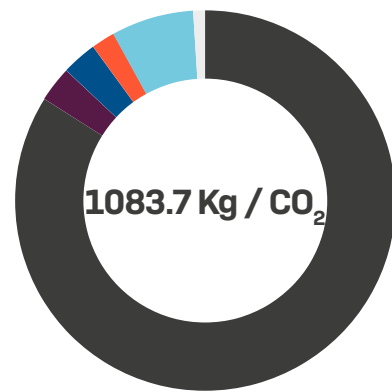

QT01 — Environmental Impact

Environmental Data

Based on QT01. Complies with SKA rating.

Materials Weight (%)

Materials	%
Steel	27
Aluminium	33
Plastic	3
Glass	16
Carpet	0
Wood	13
Mineral Wool	8
Total	250.76 Kg

Materials Footprint (%)

Materials	%
Metal	84
Plastic	3
Glass	3
Wood	2
Carpet / Insulation	7
Operational Value	1
Total	1083.7 Kg / CO₂

Environmental Statement

Orangebox is accredited to the environmental standard ISO 14001. 2015

As a result every care is taken to ensure its operations and products make a positive contribution to the local and global environment.

Clean CO₂ is a very intuitive and visual software, which can, through the loading of activity data, calculate an impact result (kg of CO₂ equivalent, among others), as well as other tasks such as off-setting, communicating results and generating a report.