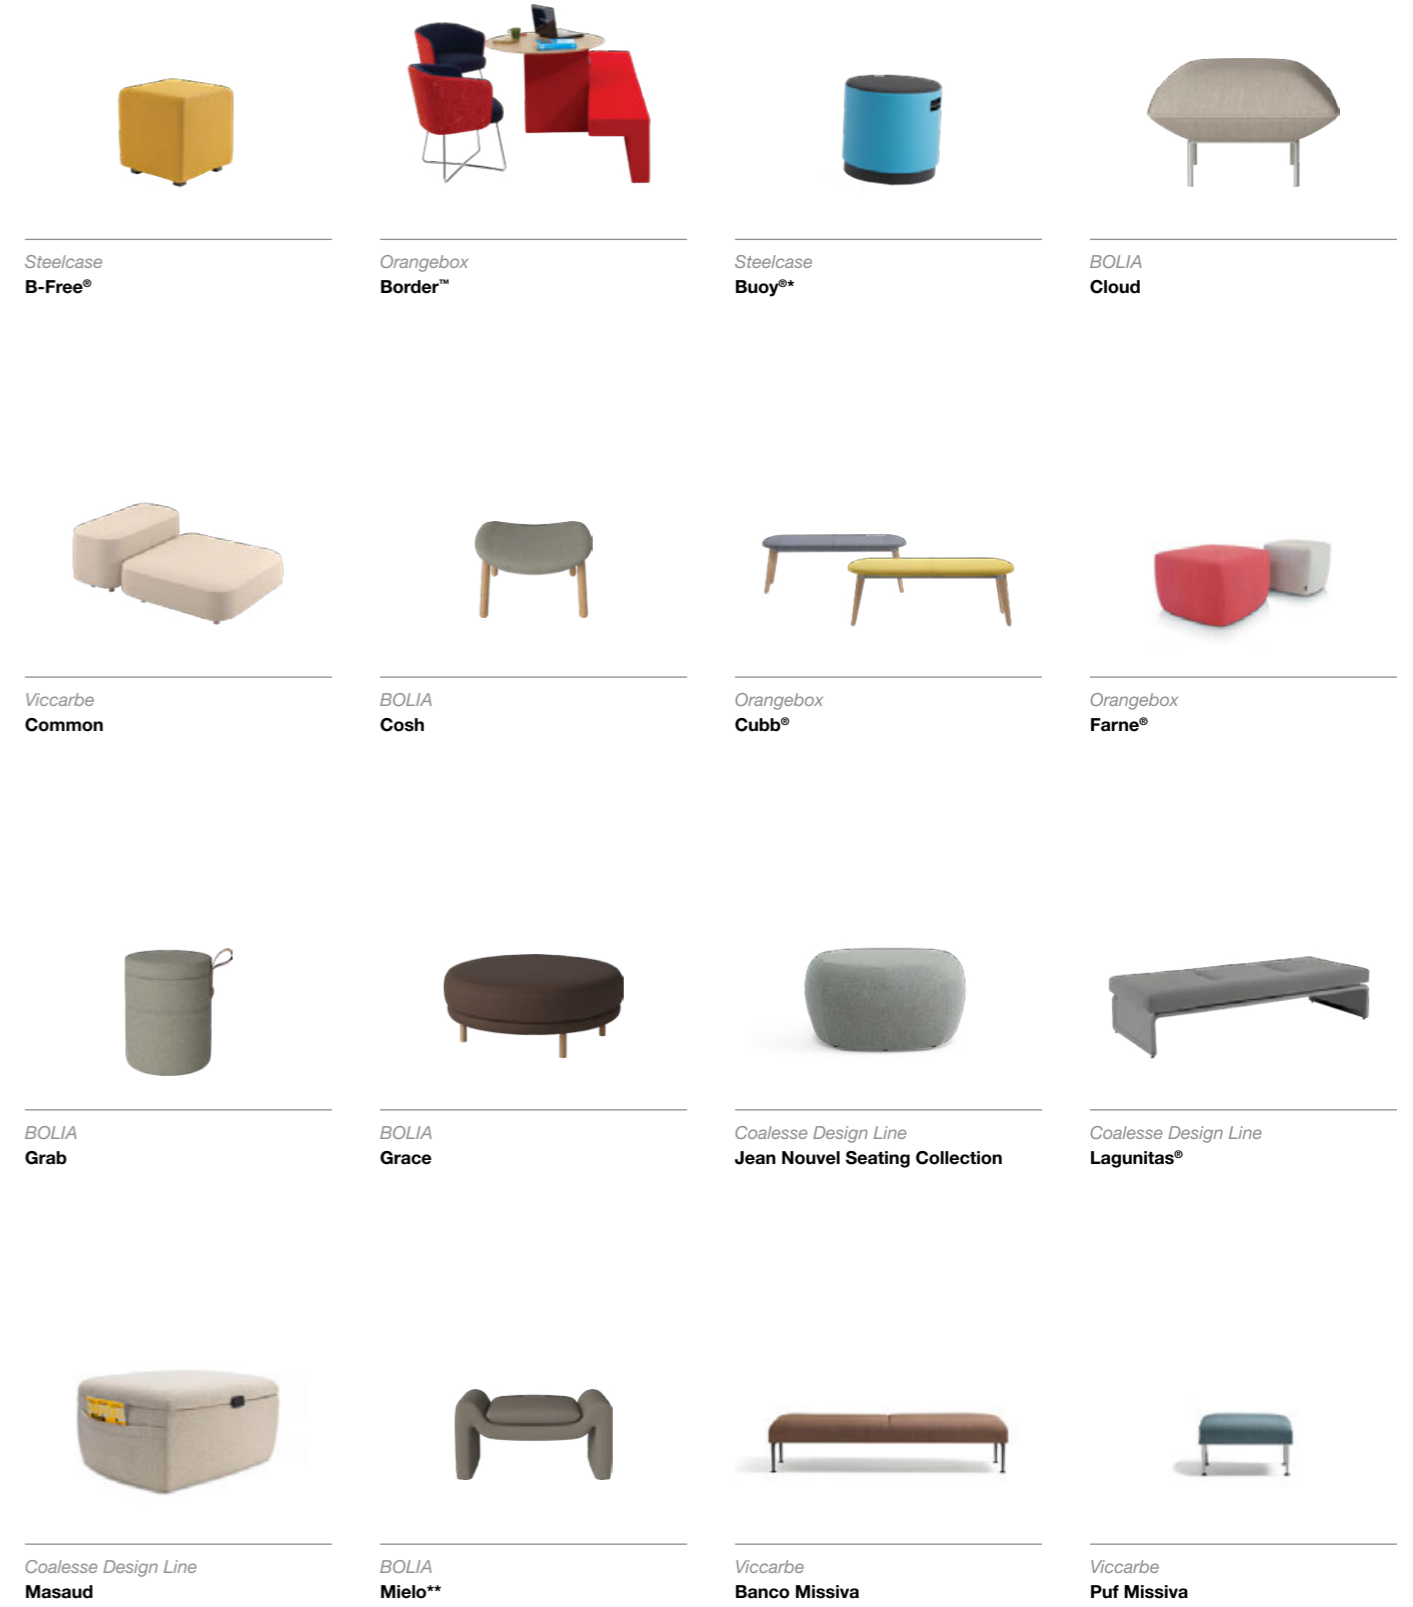

*Disponibile en EMEA, excepto Reino Unido e Irlanda.

**Disponibile en EMEA, excepto Reino Unido.