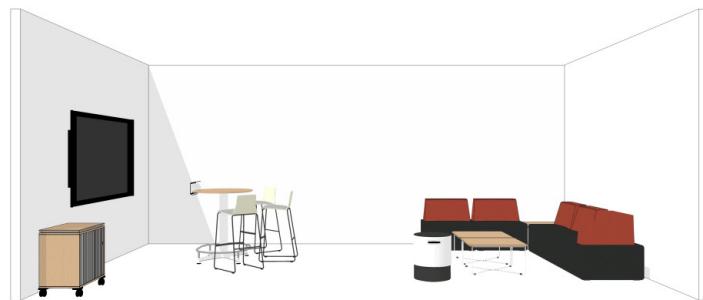

Search

Planning Idea

ID: ELTJE2D9

This high-performance meeting room encourages active participation with a range of postures and equal opportunity to access analog and digital tools, making the space work well for both meetings and presentations.

OVERVIEW

Products: **Virtual PUCK, Montara650 Seating, media:scape, B-Free, Moby, ScapeSeries**

TAGS

Industries: **Workplace**

Setting Types: **Ancillary + Lounge, Collaborate + Conference**

Work Modes: **Collaborate**

Collections: **Creative Spaces, Digital Tool**

Brands: **Coalesse, Steelcase**

classrooms. Our furniture is inspired by innovative research in workspace design.