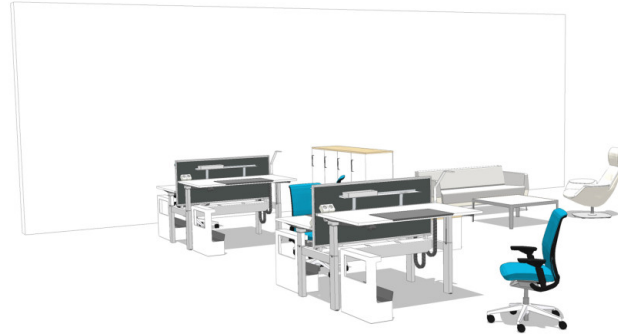

Planning Idea

ID: EFL7CL9A

A place where nomadic workers can focus on individual tasks with minimal interruption, especially when enclosed. Ology Bench height adjustable tables support varied postures and work styles that represent a major contribution to Wellbeing at Work. Mobile Caddy offers a temporary storage solution for personal belongings at desk while Storage elements create space boundaries and provide privacy.

OVERVIEW

Products **Ology Bench, CG_1 Tables, Massaud Seating, Visalia Lounge, Connecting Hub, dash Lamp, Think, 1+1 Organisation Tools, Partito Screen, Share It**

Area 54.72 m²

Footprint 7.60 m × 7.20 m

TAGS

Industries: **Workplace, Education**

Setting Types: **Benching + desking, Private office + Administration**

Floor Plan + Zones: **Resident zone**

Work Modes: **Focus**

Brands: **Coalesse, Steelcase**

© 1996 - 2019 Steelcase Inc. is the global leader in office furniture, interior architecture and space solutions for offices, hospitals and classrooms. Our furniture is inspired by innovative research in workspace design.