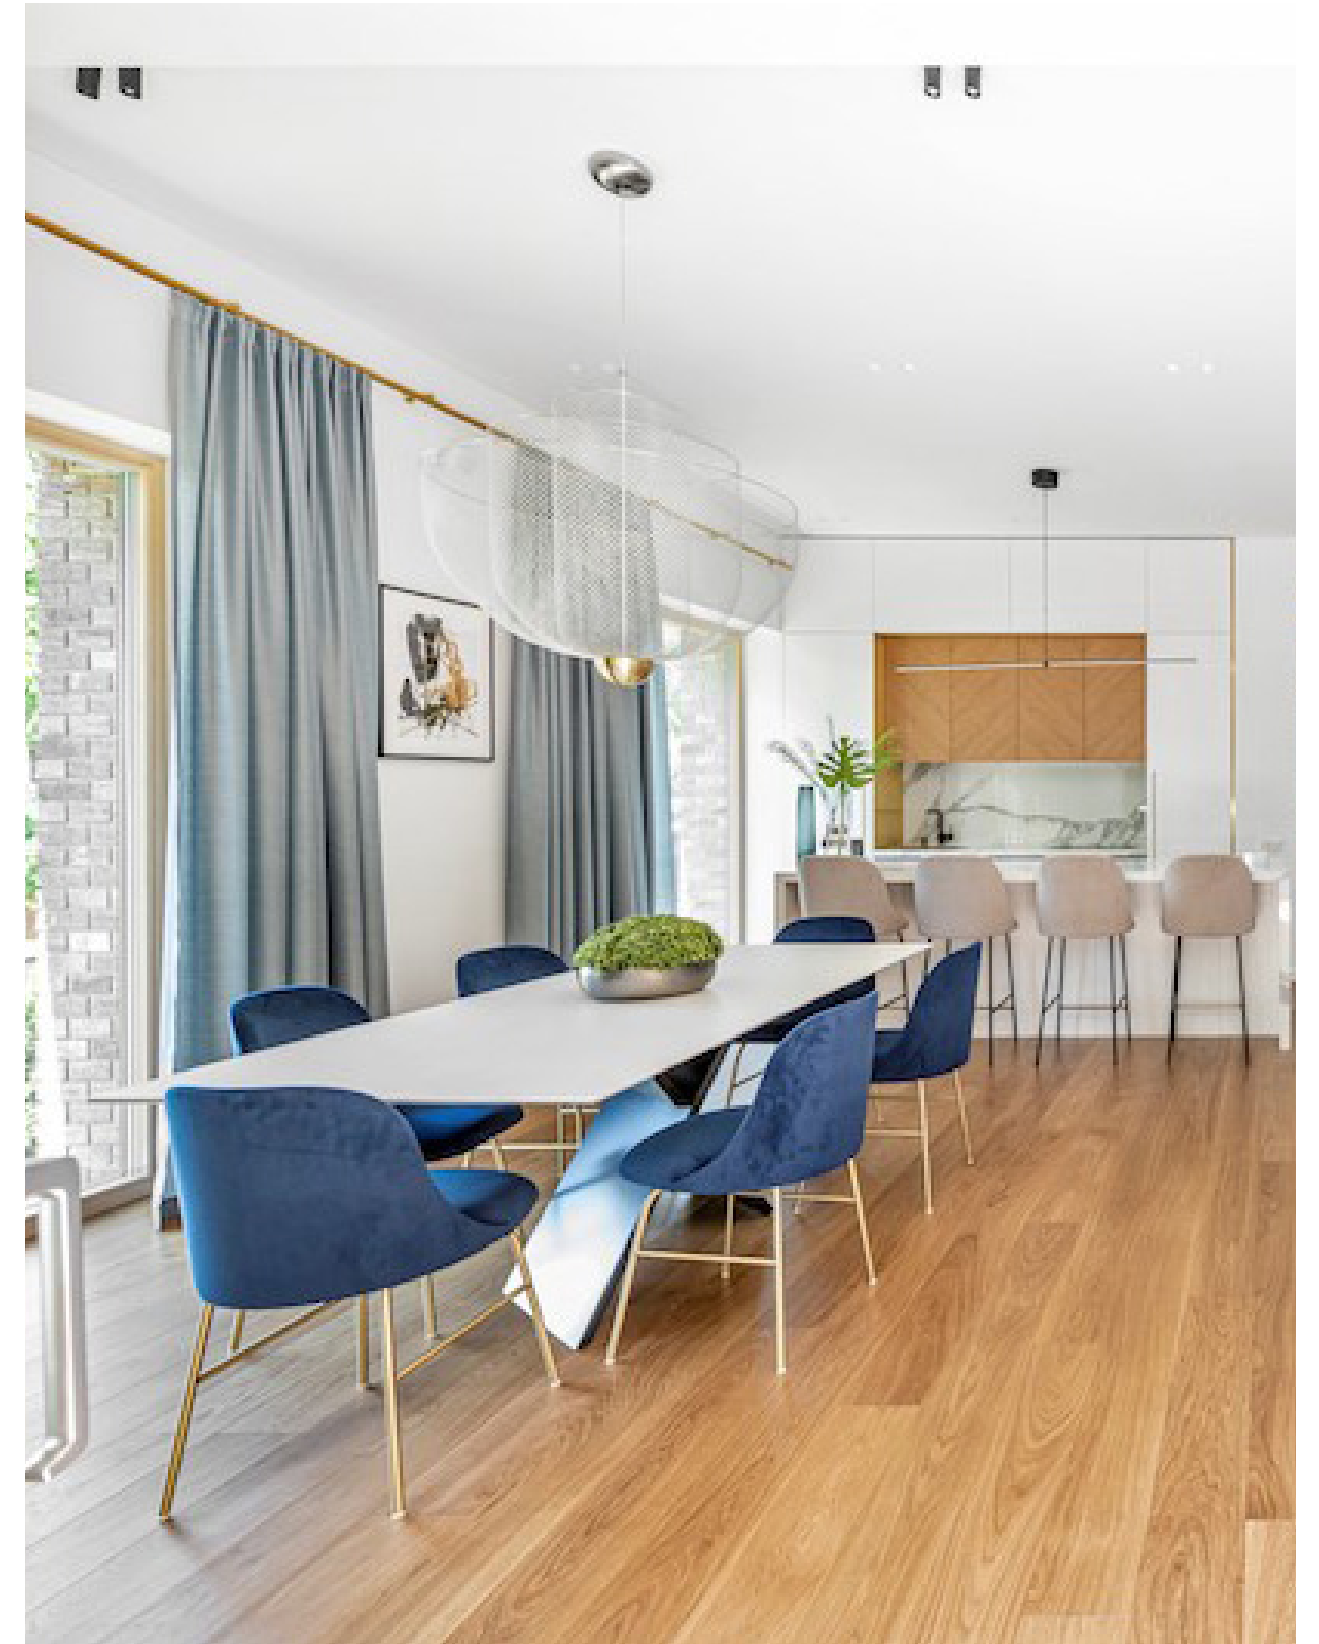

— Patricia Urquiola

Private Residence,
Lituania

Products:

- Aleta Stool
- Aleta Chair

Design by:

- Jaime Hayon

HOME

Brookville Road,
Australia