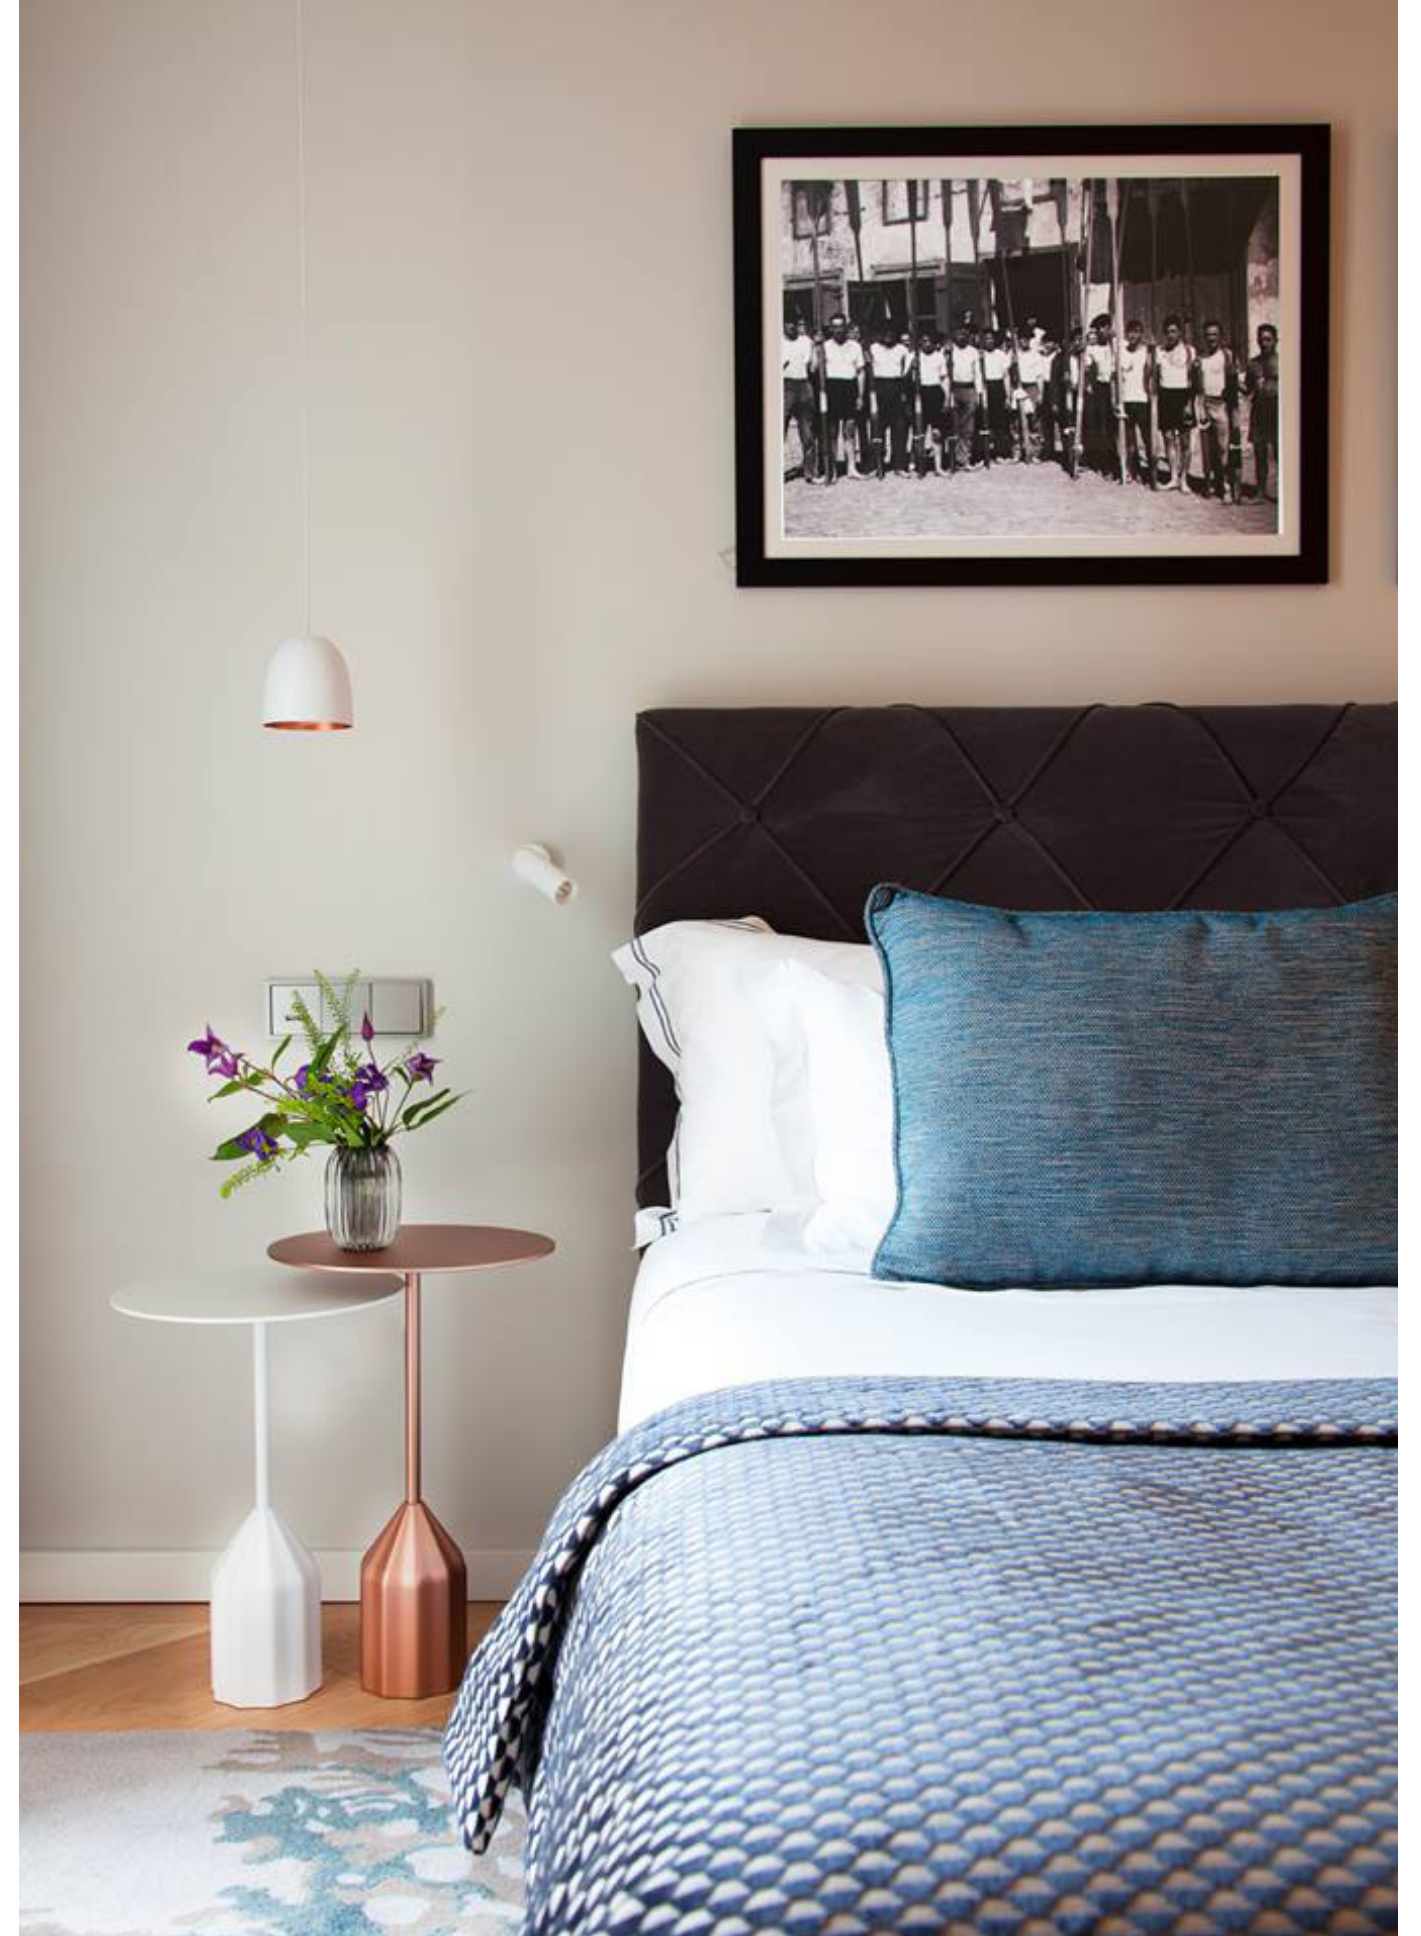

La Sala Hotel,
Norway

Products:

— Burin Mini

Design by:

— Patricia Urquiola