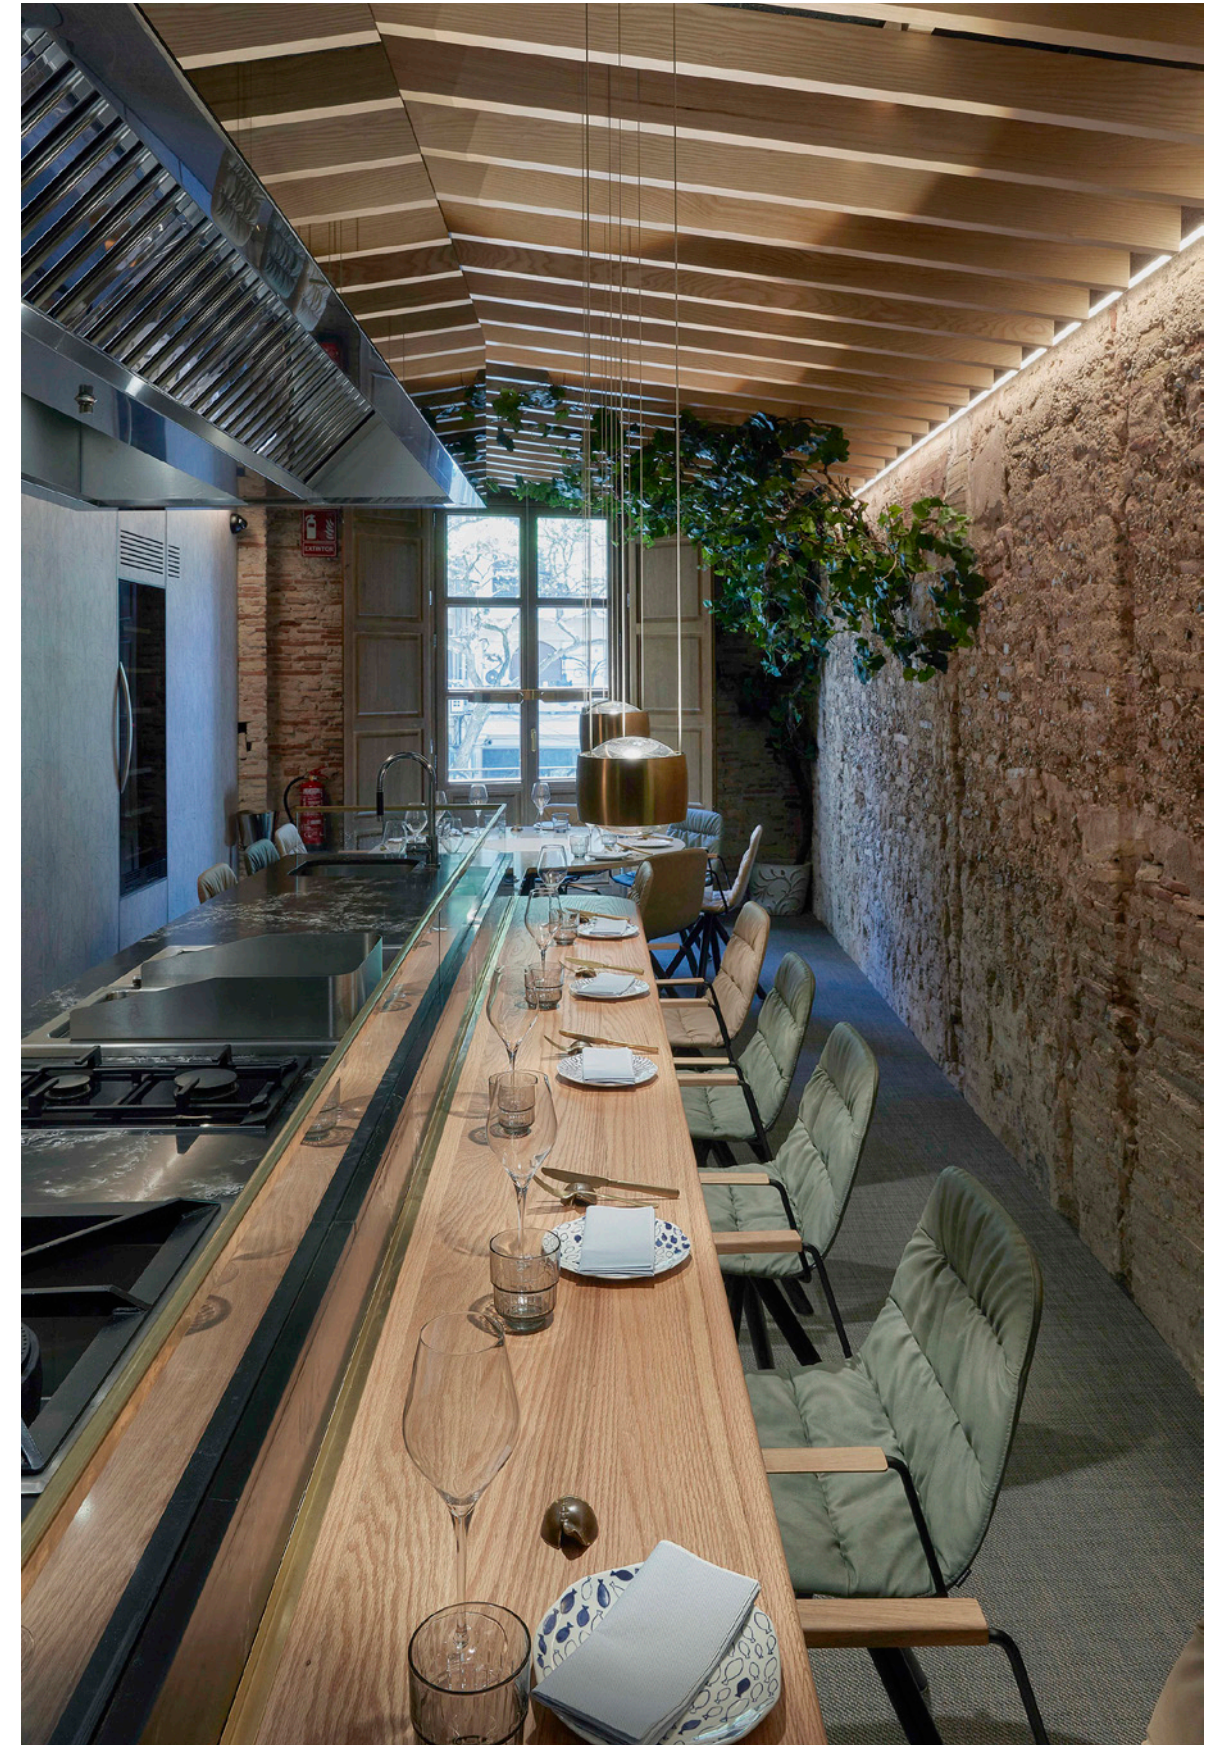

Vaqueta Restaurant,
Valencia, Spain

Products:

— Maarten Chair

Design by:

— Víctor Carrasco