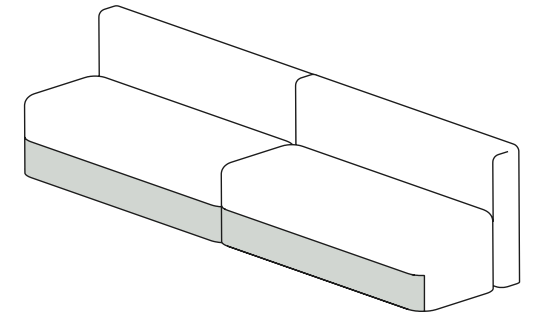

NEW SUGGESTED COMPOSITIONS

Sistema - Common - Step - Season

New preconfigured compositions, with the aim of facilitating the quote of these modular systems and their location off-plan.