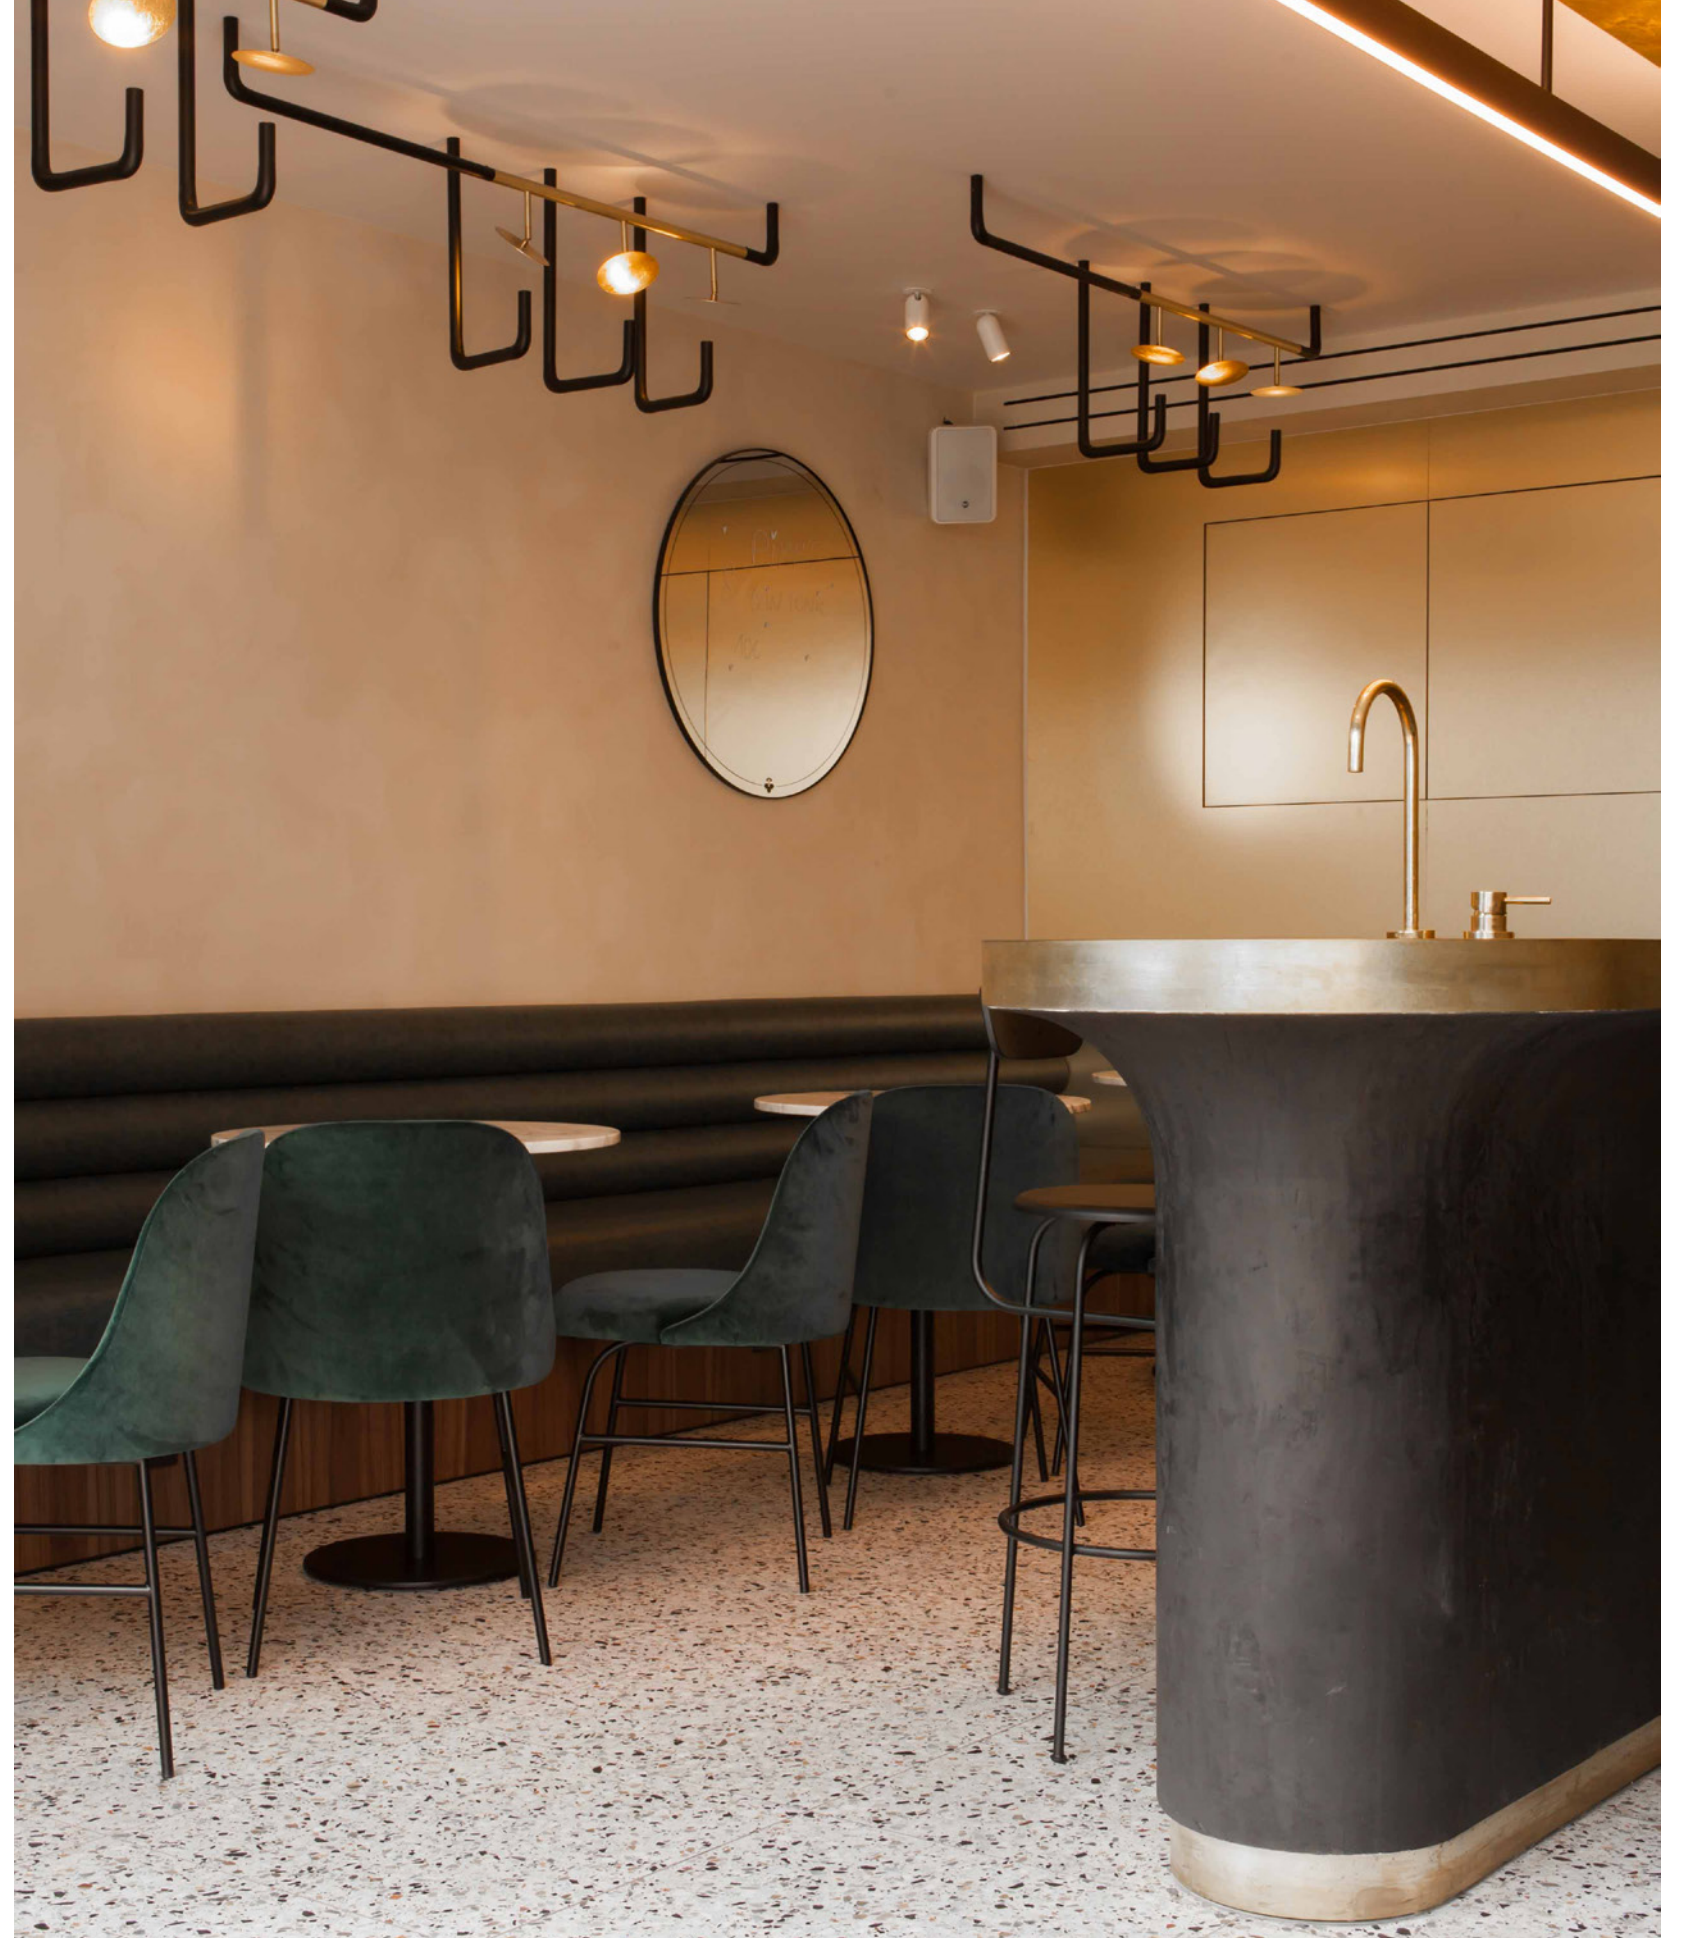

The Wine Club,
Belgium

Products:

— Aleta Chair

Design by:

— Jaime Hayon