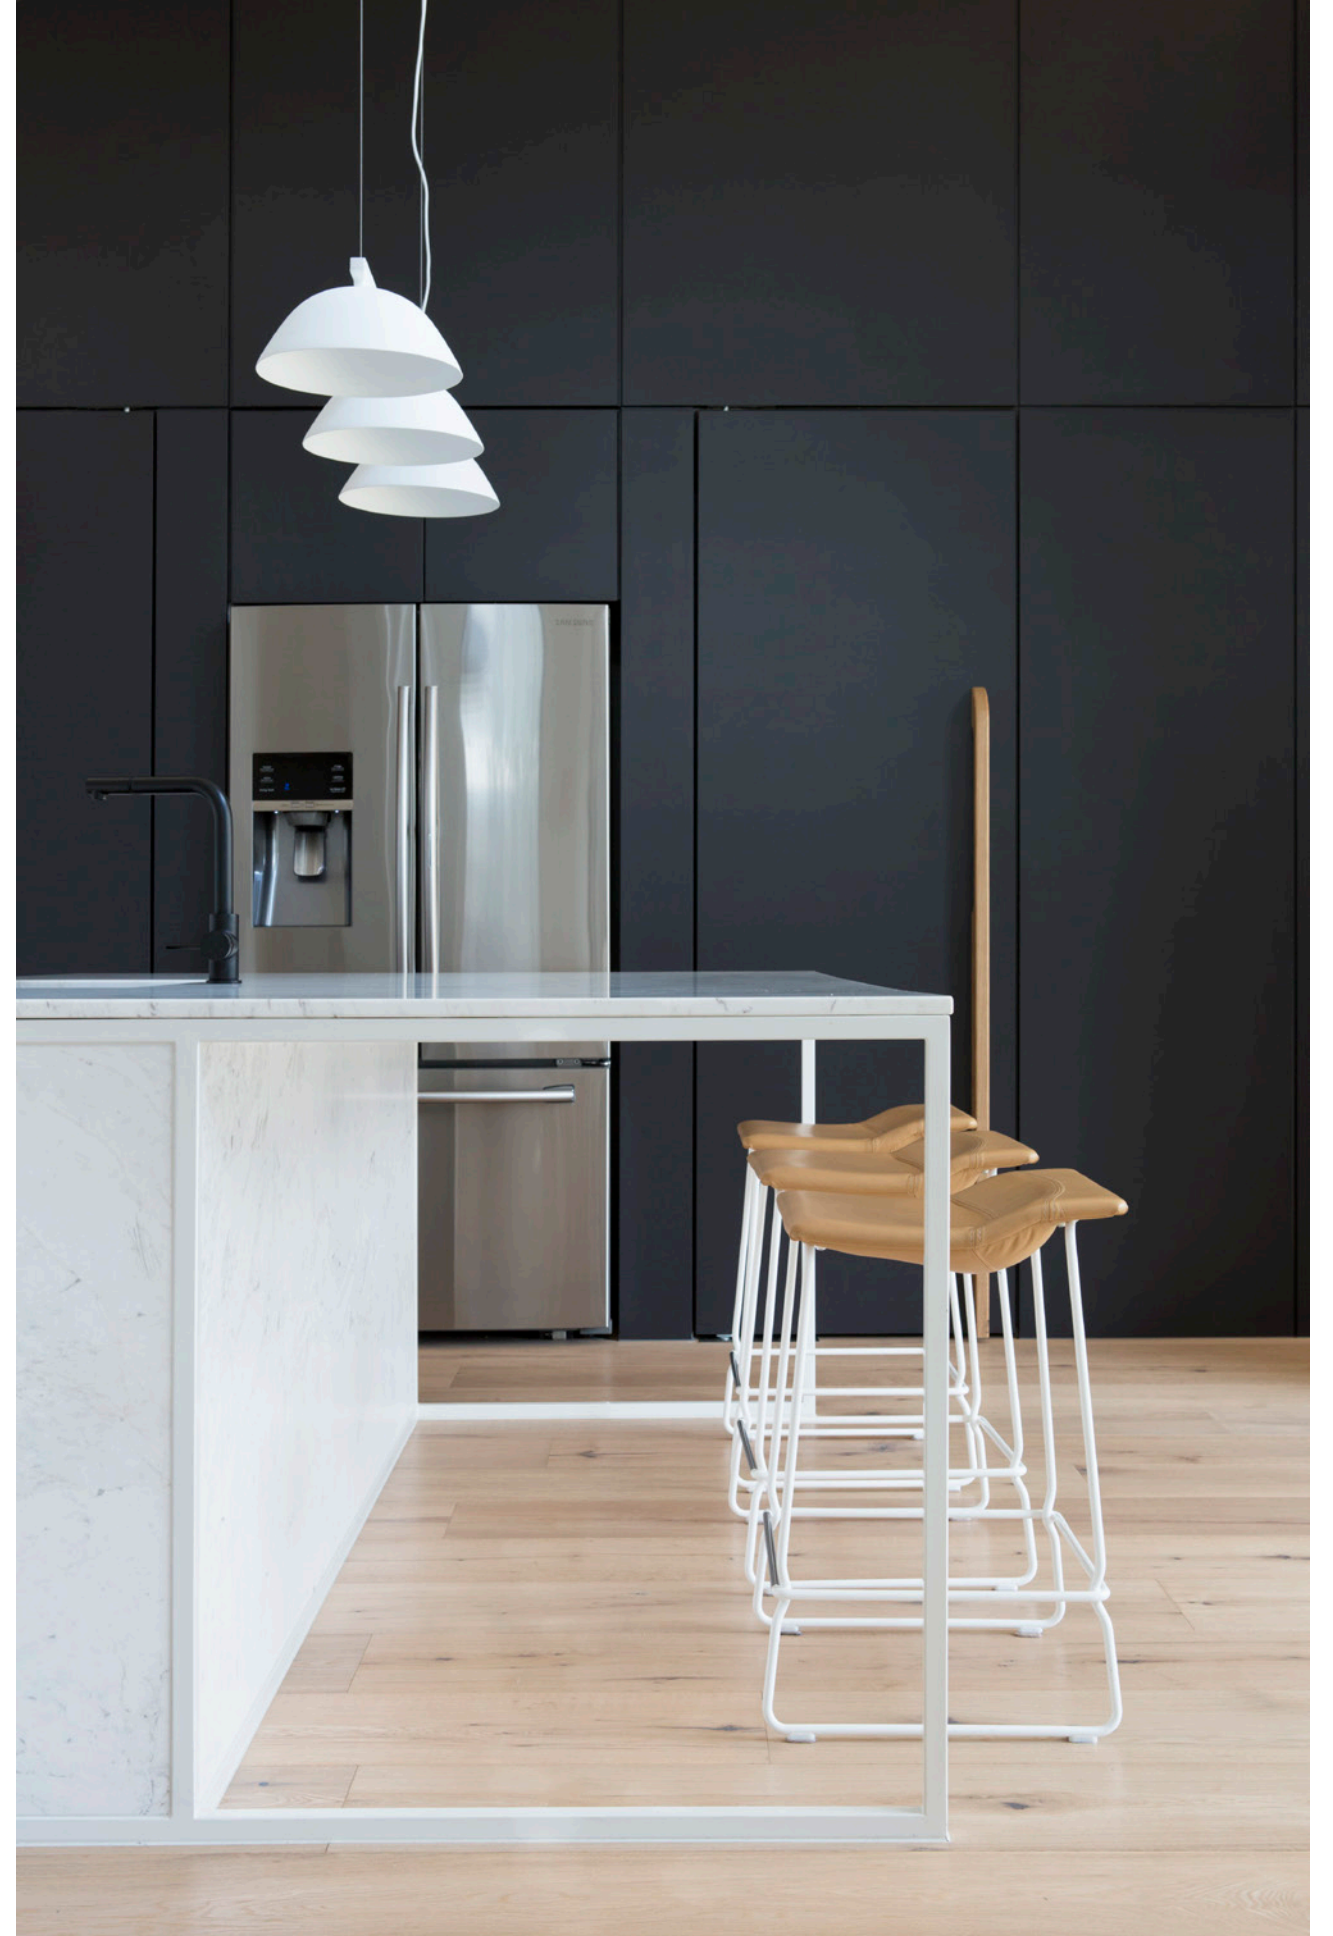

— Naoto Fukasawa

HOME

Marisa Ho Residence,
Australia

Products:

— Last Minute

Design by:

— Patricia Urquiola

HOME

Neometro,
Brookville, USA

Products:

— Maarten Chair

Design by:

— Victor Carrasco