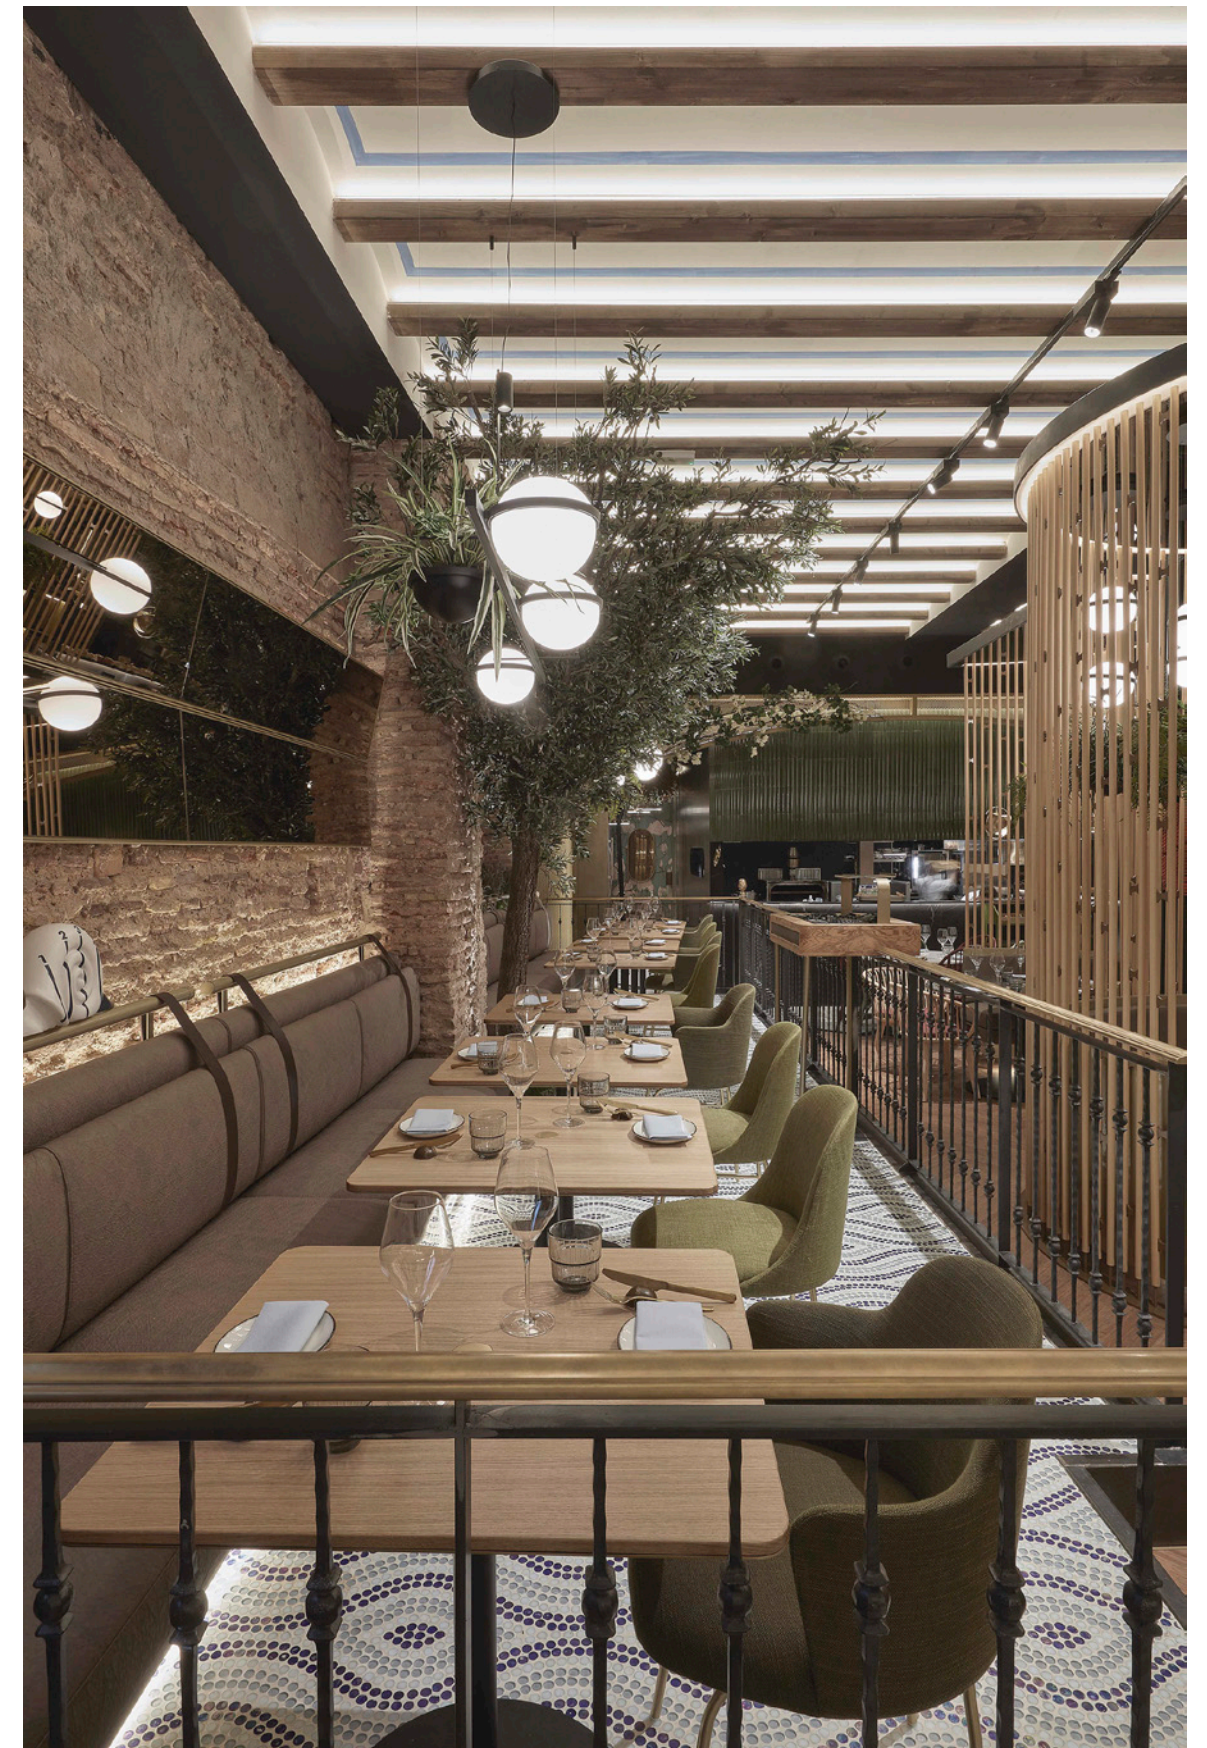

Vaqueta Restaurant,
Valencia, Spain

Products:

- Maarten Chair
- Aleta Chair

Design by:

- Víctor Carrasco
- Jaime Hayon