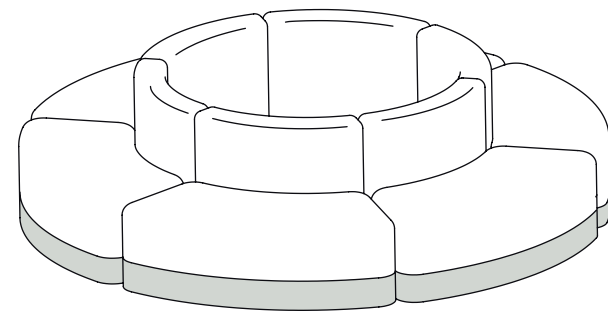

NEW SUGGESTED COMPOSITIONS

Sistema - Common - Step - Season

New preconfigured compositions, with the aim of facilitating the quote of these modular systems and their location off-plan.