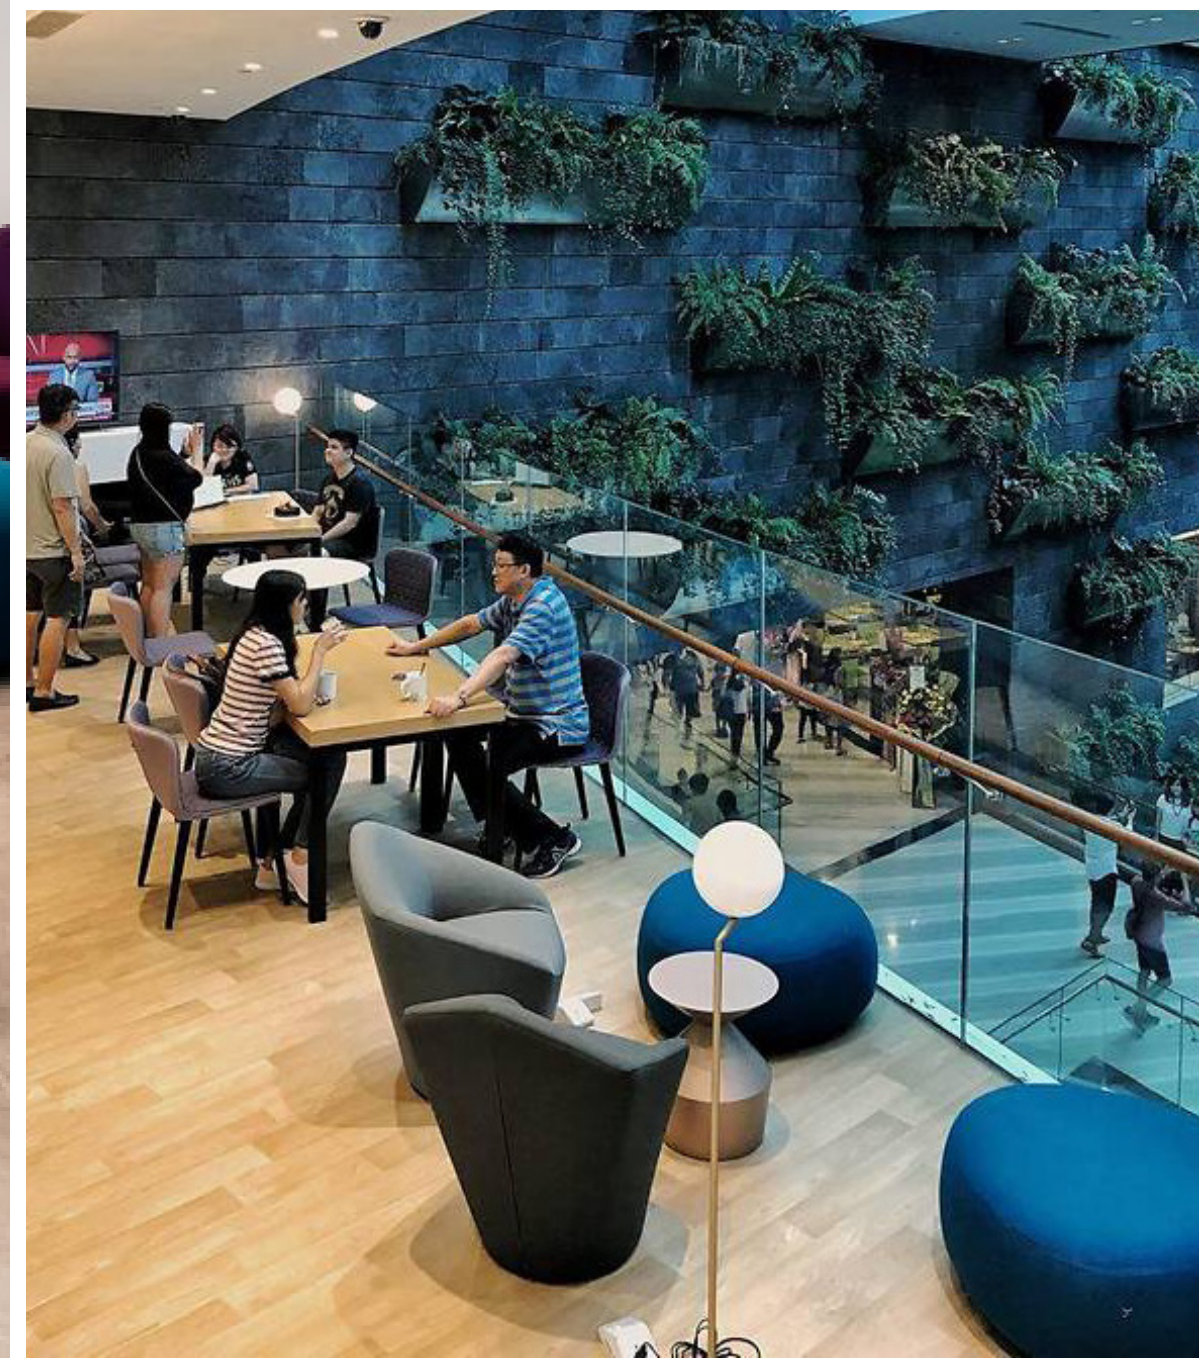

Design by:

- L + R Palomba
- FR Design

Yotelair Hotel
Changi Airport, Singapore

Products:

- Penta
- Shape

Design by:

- Toam Nguyen
- Jorge Pensi

Vaqueta Restaurant,
Valencia, Spain