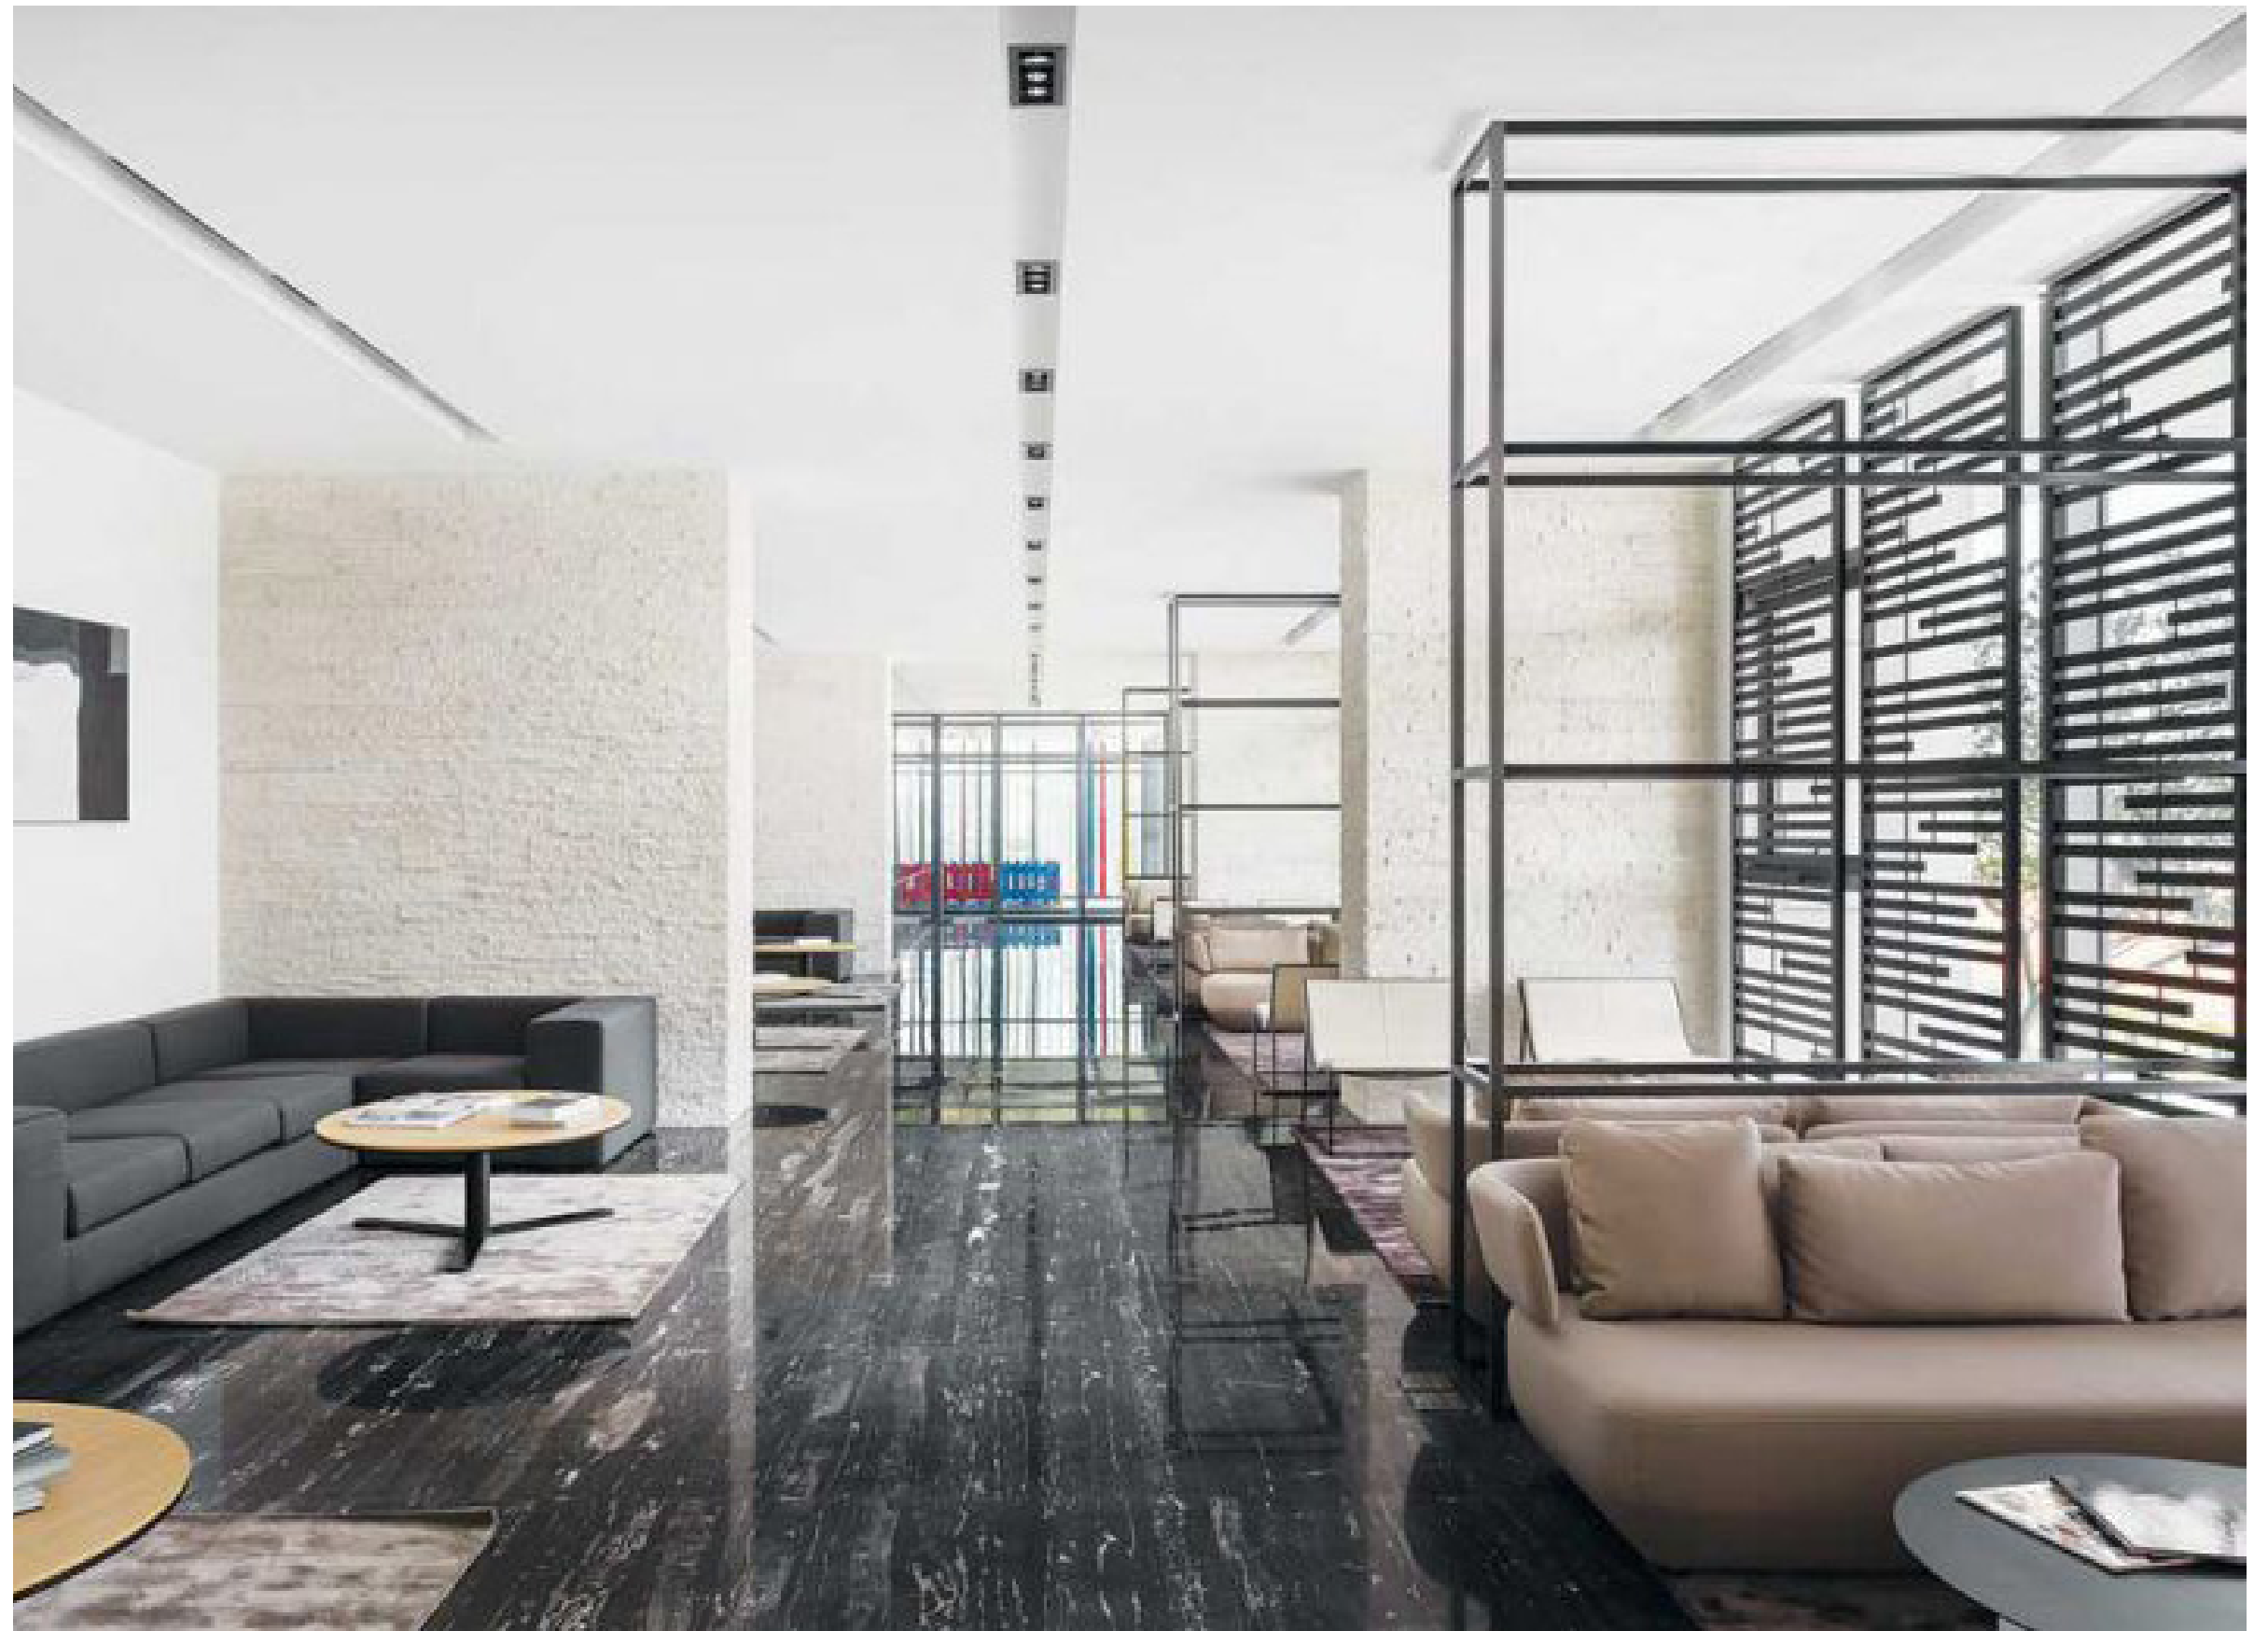

Design by:

- L + R Palomba
- FR Design

Yotelair Hotel
Changi Airport, Singapore

Products:

- Penta
- Shape

Design by:

- Toam Nguyen
- Jorge Pensi

Vaqueta Restaurant,
Valencia, Spain