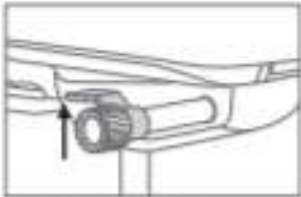

Reply Task Chair

Reply Task Chair

Reply & Reply Air Controls

SEAT

Seat height adjustment

MECHANISM

Tilt tension adjustment

Multi-positions and upright back lock

ARMRESTS

Height adjustable (option)