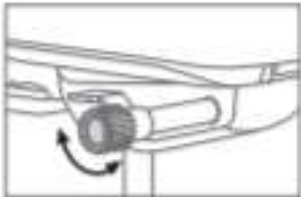

Reply Task Chair

Reply Task Chair

Reply & Reply Air Controls

SEAT

Seat height adjustment

MECHANISM

Tilt tension adjustment

Multi-positions and upright back lock

ARMRESTS

Height adjustable (option)