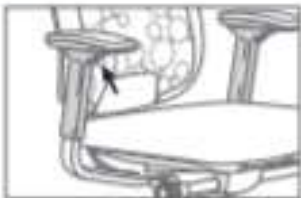

Reply Task Chair

Reply Task Chair

Reply & Reply Air Controls

SEAT

Seat height adjustment

MECHANISM

Tilt tension adjustment

Multi-positions and upright back lock

ARMRESTS

Height adjustable (option)