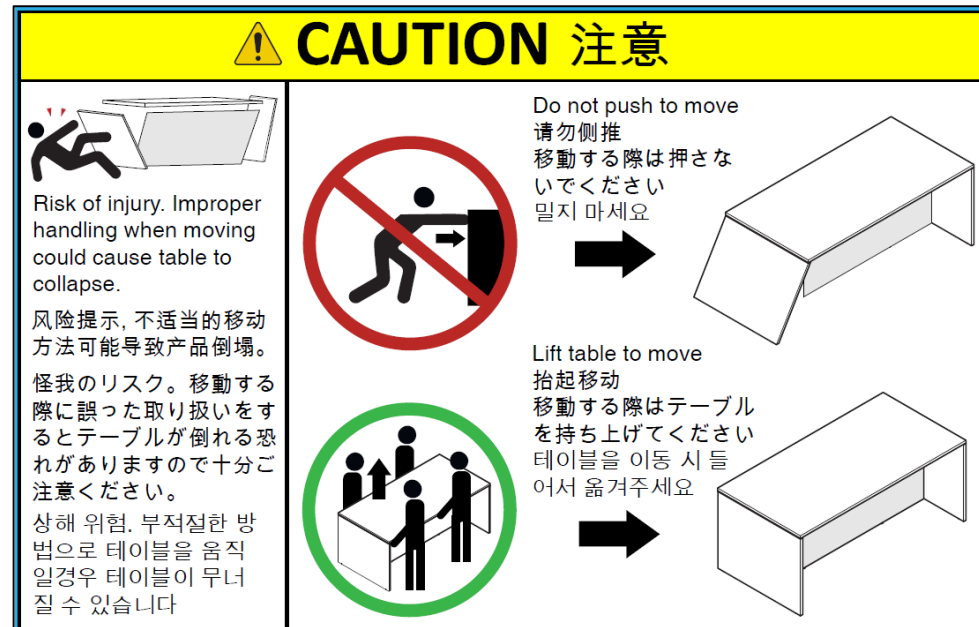

# AP Big table – caution label (finalized)

110mm

70mm

Fronts size : 12pt

# Caution label – application position (1 pc / Table)

- END -