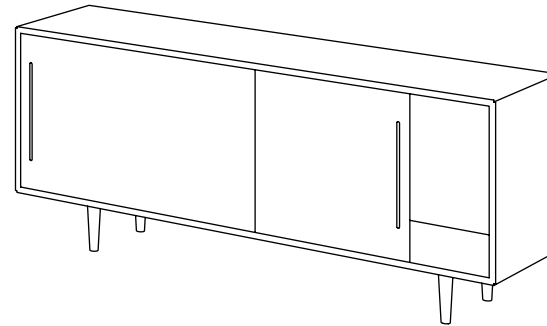

General Information

IMPORTANT, RETAIN FOR FUTURE REFERENCE: READ CAREFULLY

DESIGN
2007

DESCRIPTION
Storage units

MATERIALS
Plywood, timber, paint, clear lacquer

DIMENSIONS
Night table: L585mm × D355mm × H595mm
Chest of drawers: L1090mm × D510mm × H735mm
Low cabinet: L1500mm × D405mm × H645mm
Long low cabinet: L2600mm × D405mm × H645mm

COLOURS
Light grey with dark grey (L1500, L2600), pink with blue, white with black, white with green, yellow with red

NOTES
Artisan material and process, variations occur

Installation

-
1. Turn the unit upside down and screw the 4 legs into the base holes turning **CLOCKWISE**.