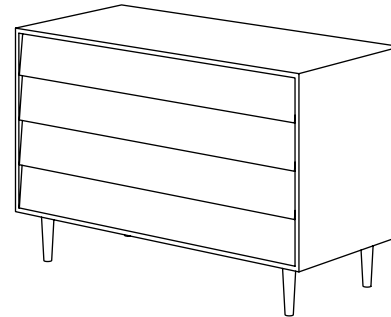

General Information

IMPORTANT, RETAIN FOR FUTURE REFERENCE: READ CAREFULLY

DESIGN
2007

DESCRIPTION
Storage units

MATERIALS
Plywood, timber, paint, clear lacquer

DIMENSIONS
Night table: L585mm × D355mm × H595mm
Chest of drawers: L1090mm × D510mm × H735mm
Low cabinet: L1500mm × D405mm × H645mm
Long low cabinet: L2600mm × D405mm × H645mm

COLOURS
Light grey with dark grey (L1500, L2600), pink with blue, white with black, white with green, yellow with red

NOTES
Artisan material and process, variations occur

Installation

-
1. Turn the unit upside down and screw the 4 legs into the base holes turning **CLOCKWISE**.