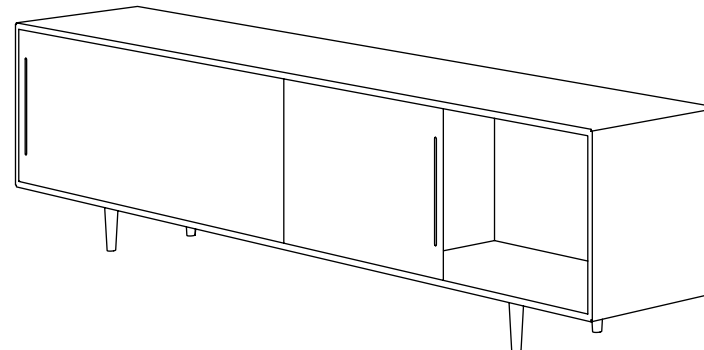

General Information

IMPORTANT, RETAIN FOR FUTURE REFERENCE: READ CAREFULLY

DESIGN
2007

DESCRIPTION
Storage units

MATERIALS
Plywood, timber, paint, clear lacquer

DIMENSIONS
Night table: L585mm × D355mm × H595mm
Chest of drawers: L1090mm × D510mm × H735mm
Low cabinet: L1500mm × D405mm × H645mm
Long low cabinet: L2600mm × D405mm × H645mm

COLOURS
Light grey with dark grey (L1500, L2600), pink with blue, white with black, white with green, yellow with red

NOTES
Artisan material and process, variations occur

Installation

-
1. Turn the unit upside down and screw the 4 legs into the base holes turning **CLOCKWISE**.