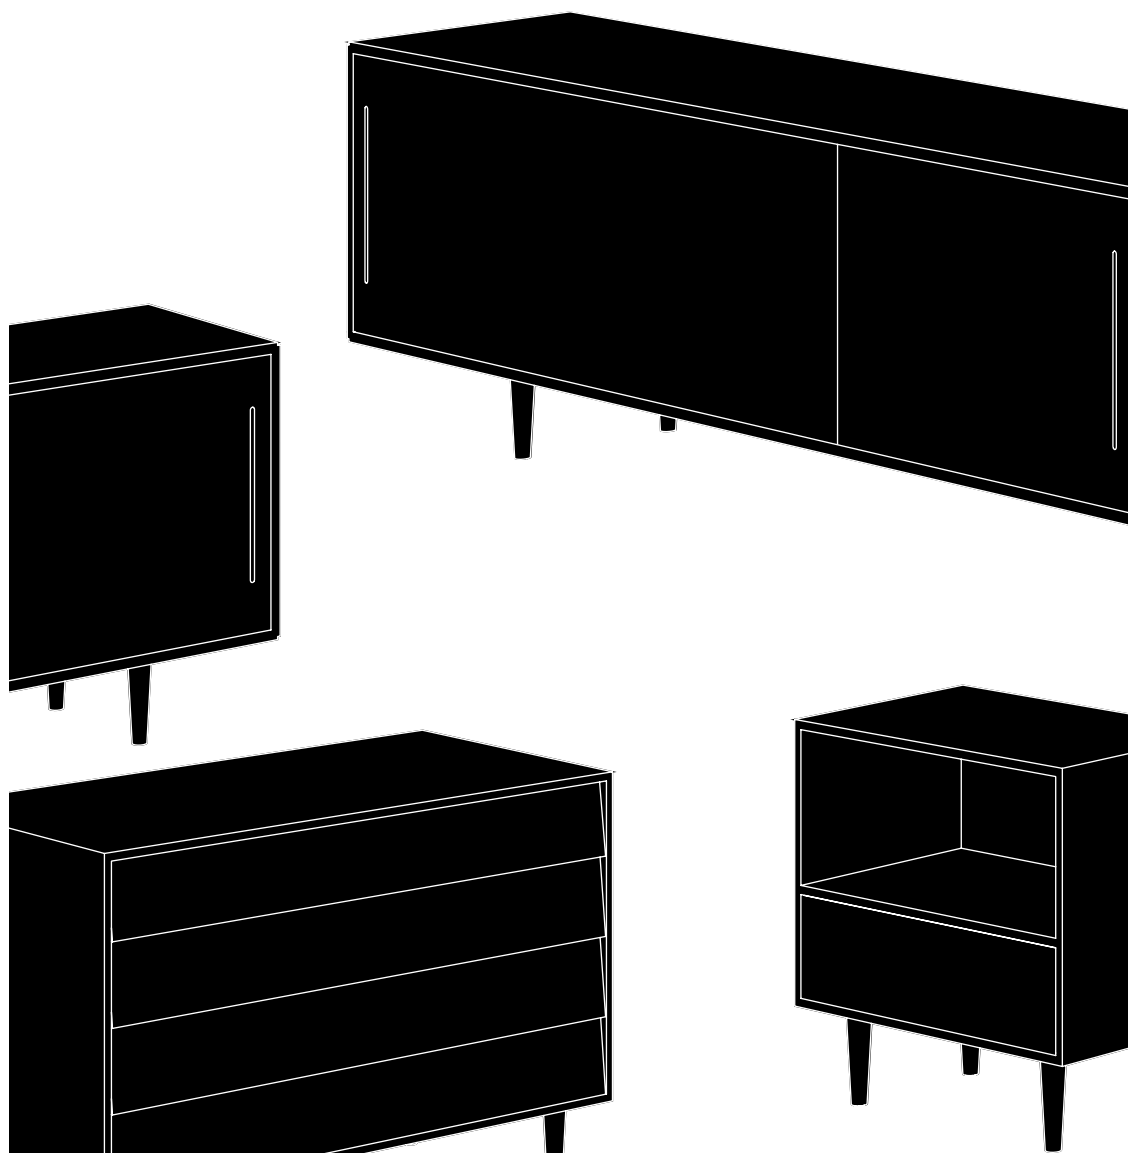

ESTABLISHED & SONS
United Kingdom
Phone +44 (0)20 7608 0990
establishedandsons.com

ESTANDSONS LTD
Estandsons Warehouse
Intereuropa d.d.
Mednarodni prehod 8,
SI-5290 Šempeter pri Gorici,
Slovenija

WRONGWOODS

Sebastian Wrong & Richard Woods