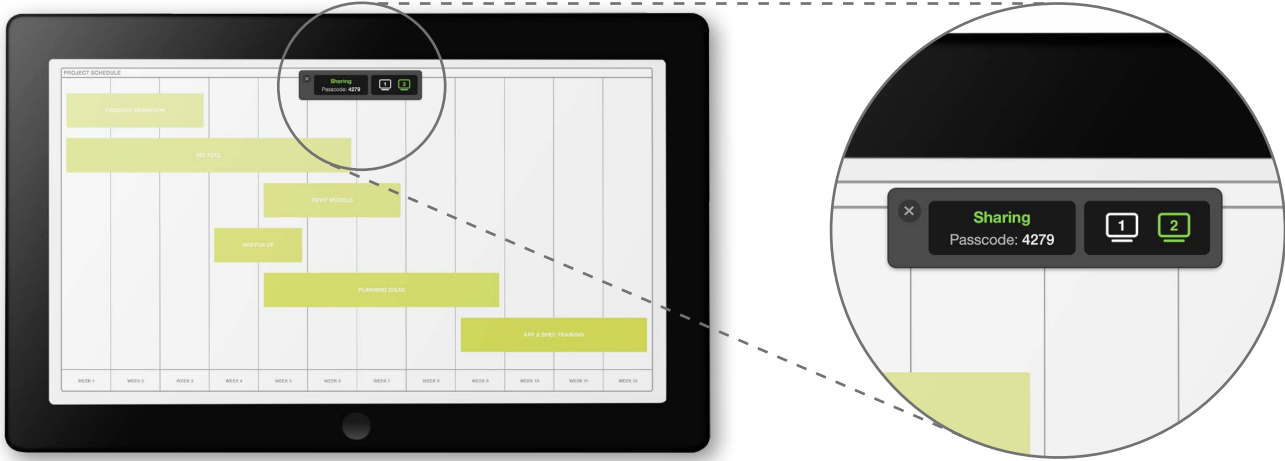

C9382

CLICK CONNECT SHARE

Building on the popular media:scape® PUCK interface, the Virtual PUCK™ maintains the simple Open, Connect, and Share user experience, allowing efficient and easy wireless content sharing from laptops and tablets on multiple media:scape displays.

80%

80% of organisations feel that they need to collaborate more.
IBM 2010 HR Study

- The virtual PUCK works seamlessly with physical PUCKs in any media:scape application.
- The user interface is simple and easy to understand.
- Users can seamlessly share content on up to 2 displays.
- Users can share content with a simple and security-minded software application.