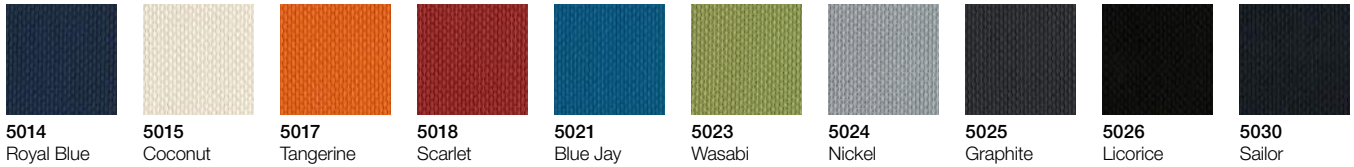

3D Microknit

Connect 3D

Qvi Net

Reply Air Mesh

NEW

Fusion Fabrics