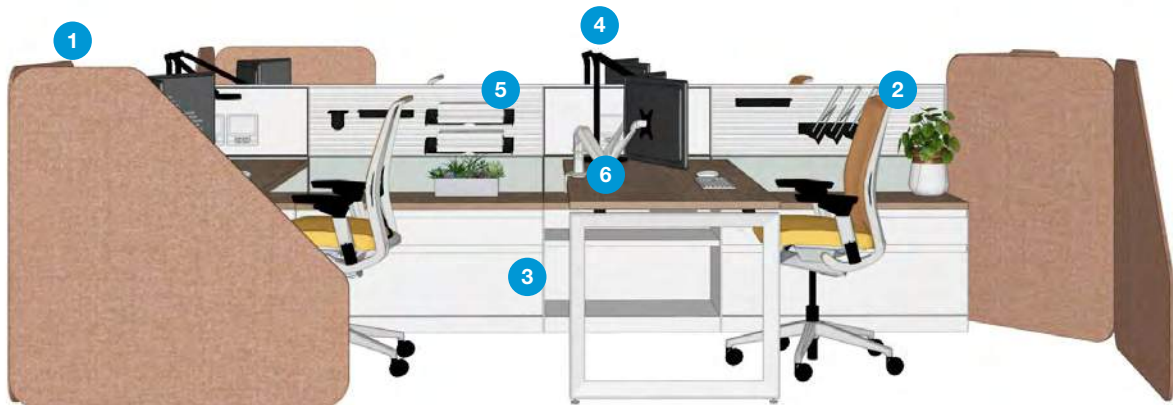

Panel-Based Workstation

Planning Ideas ID: BW3CH3WB

1. 1 Steelcase Answer Panel with Universal Worksurfaces and Leg
2. 2 Steelcase Think Chairs
3. 3 Steelcase Universal Steel Storage
4. 4 Steelcase dash Task Lights
5. 5 Steelcase SOTO Worktools
6. 6 Steelcase CF Series Evolution Dual Monitor Arms
7. 7 Steelcase Flex Freestanding Screen

Capacity: 4 users
Workstation Size: 6' x 6'
Overall 4-pack Size: 163 sq ft