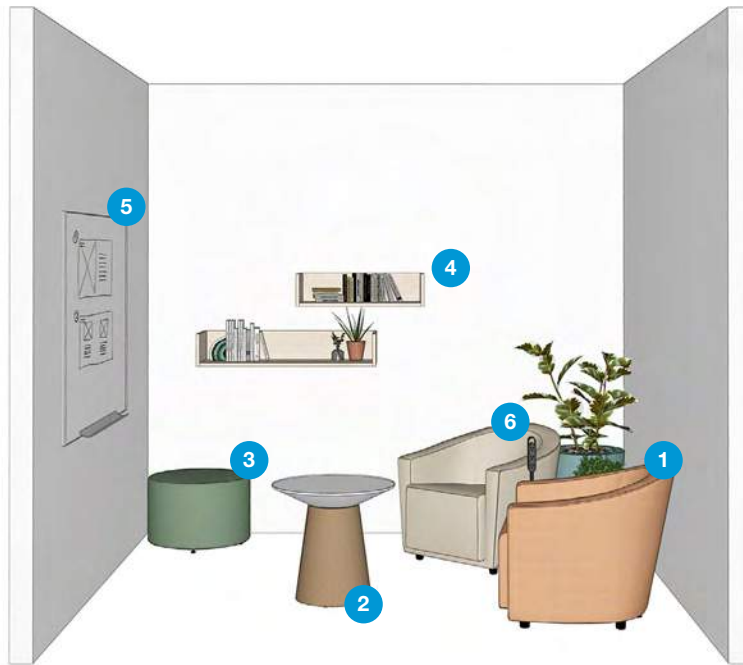

Small Conference Room

Planning Ideas ID: NW3ES6WD

- 1 Turnstone Jenny Chairs
- 2 Turnstone Campfire Paper Table
- 3 Turnstone Alight Round Ottoman
- 4 Steelcase Elective Elements Shelves
- 5 Steelcase E3 Premium Whiteboard
- 6 Steelcase Thread Power Hub

Capacity: 2 users
Overall Size: 91 sq ft