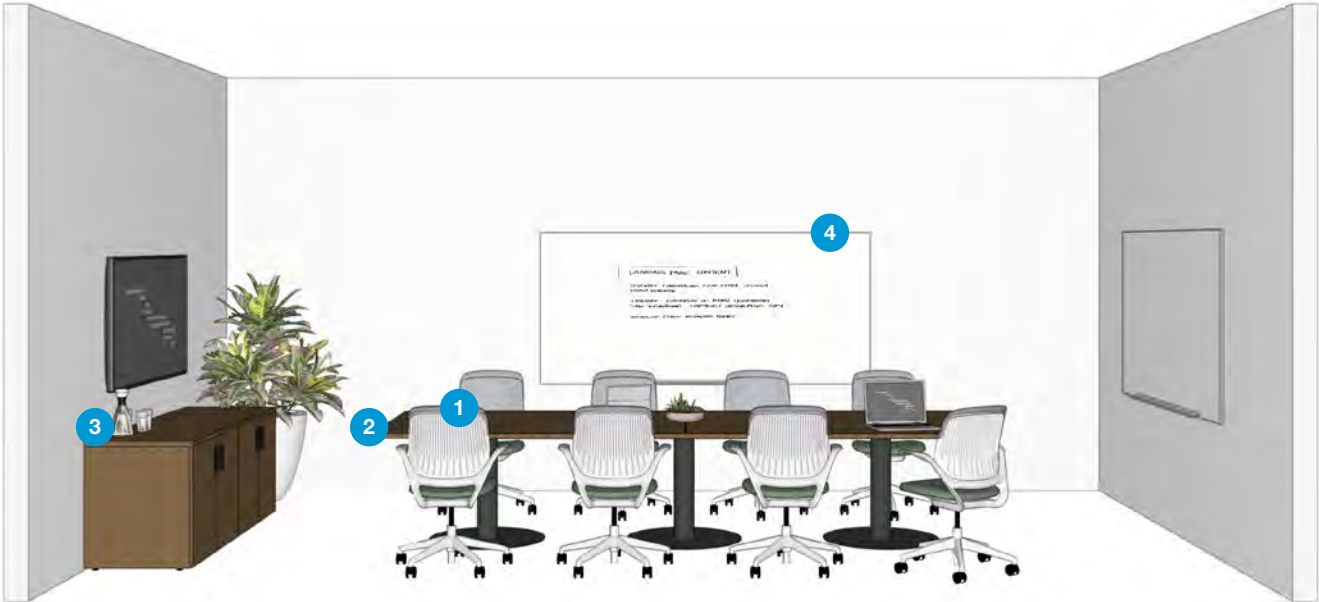

Large Conference Room

Planning Ideas ID: TE4YV6SY

- 1 Steelcase Cobi Chairs
- 2 Steelcase Groupwork Conference Table
- 3 Steelcase Currency Enhanced Credenza
- 4 Steelcase E3 Premium Whiteboards

Capacity: 8 users
Overall Size: 246 sq ft