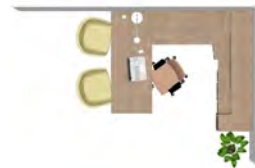

Capacity: 1 user, 2 guests
Overall Size: 74 sq ft