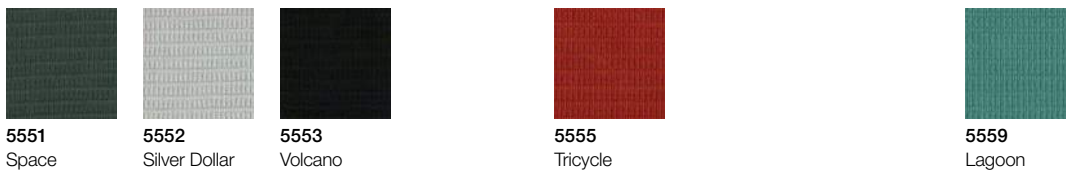

New Black

Chainmail / PG2