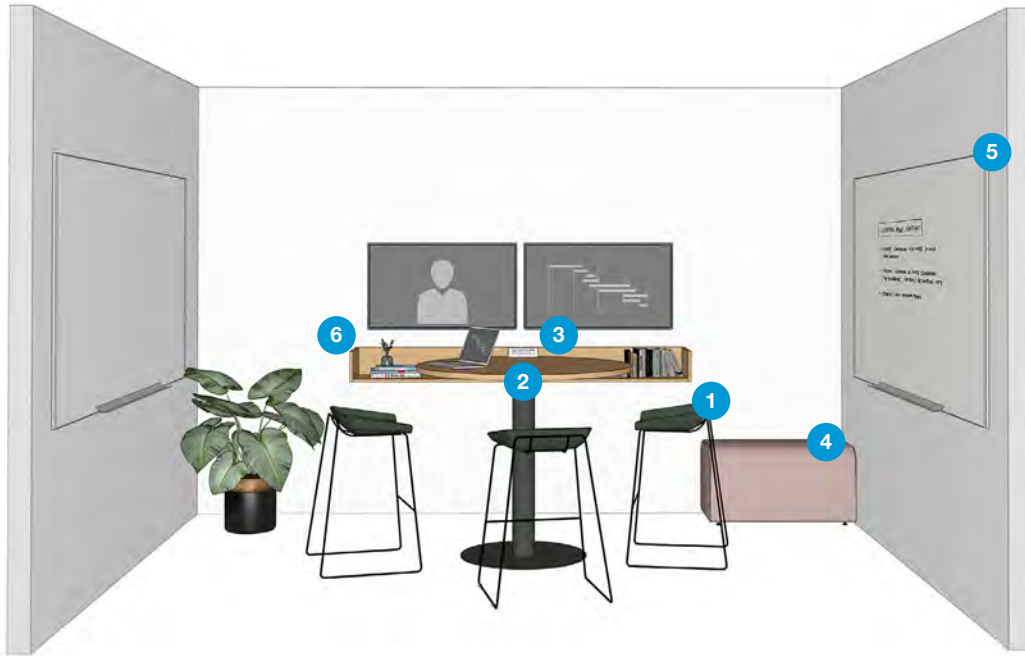

Medium Conference Room

Planning Ideas ID: RS3ZP5AY

- 1 Turnstone Scoop Stools
- 2 Steelcase Groupwork Table
- 3 Turnstone Bivi Power Strip
- 4 Turnstone Alight Ottoman
- 5 Steelcase E3 Premium Whiteboards
- 6 Steelcase Elective Elements Shelf

Capacity: 3 users
Overall Size: 142 sq ft