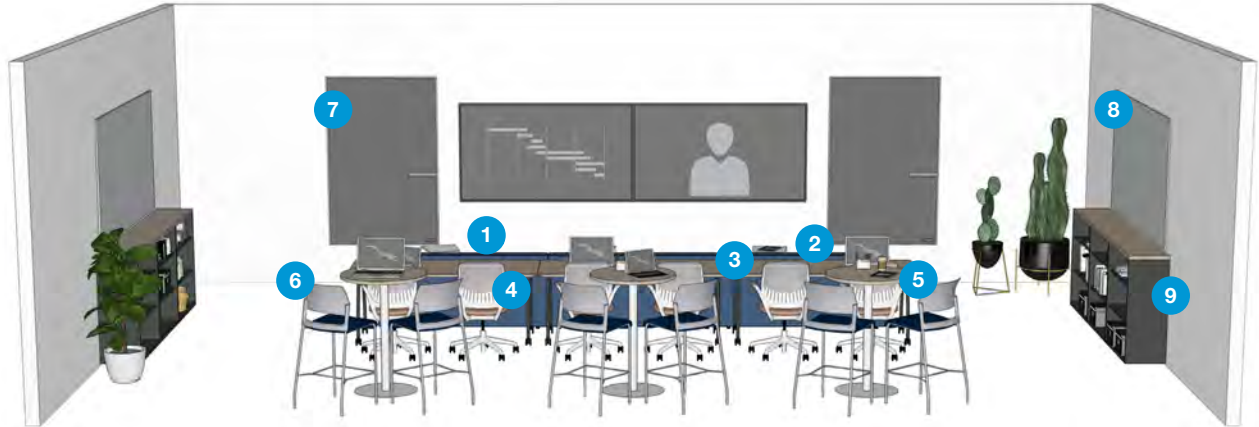

Training Room

Planning Ideas ID: UQ4SF5NK

- 1 Turnstone Campfire 2-Seat Lounge
- 2 Turnstone Campfire Personal Tables
- 3 Steelcase Verb Tables
- 4 Steelcase Cobi Chairs
- 5 Steelcase Groupwork Standing-Height Tables
- 6 Steelcase Move Stools
- 7 PolyVision Flow Vertical Whiteboards
- 8 PolyVision TAC Tackboard
- 9 Steelcase Universal Bookcases with Common Top

Capacity: 18 users
Overall Size: 668 sq ft