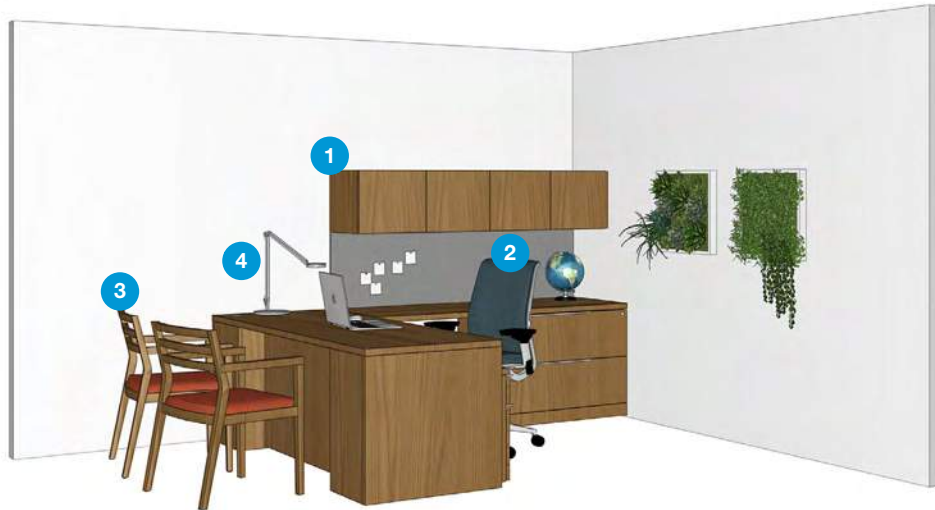

Private Office

Planning Ideas ID: MV6CQ7UE

- 1 Steelcase Elective Elements Desk, with Storage and Tackboard
- 2 Steelcase Think Chair
- 3 Steelcase Sawyer Chairs
- 4 Steelcase dash Task Light

Capacity: 1 user, 2 guests
Overall Size: 76 sq ft