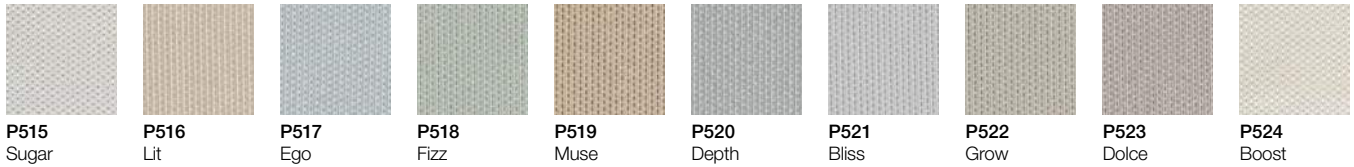

Tinsel / PG1