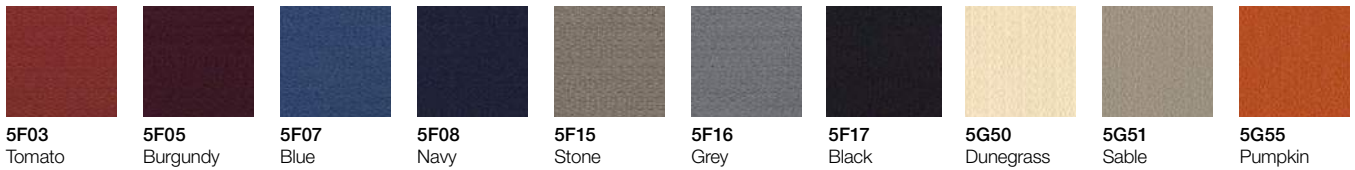

Vertical Surface Fabrics

Alloy / PG1

Boccie / PG1

Buzz2 / PG1

Charm / PG1

Optic / PG1