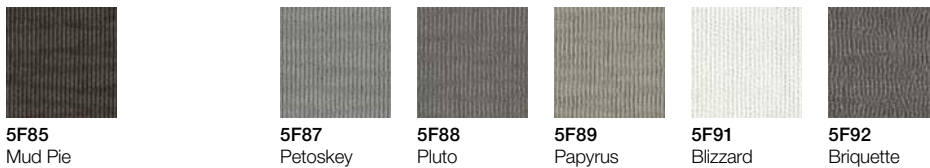

Flip: Orbit / PG2