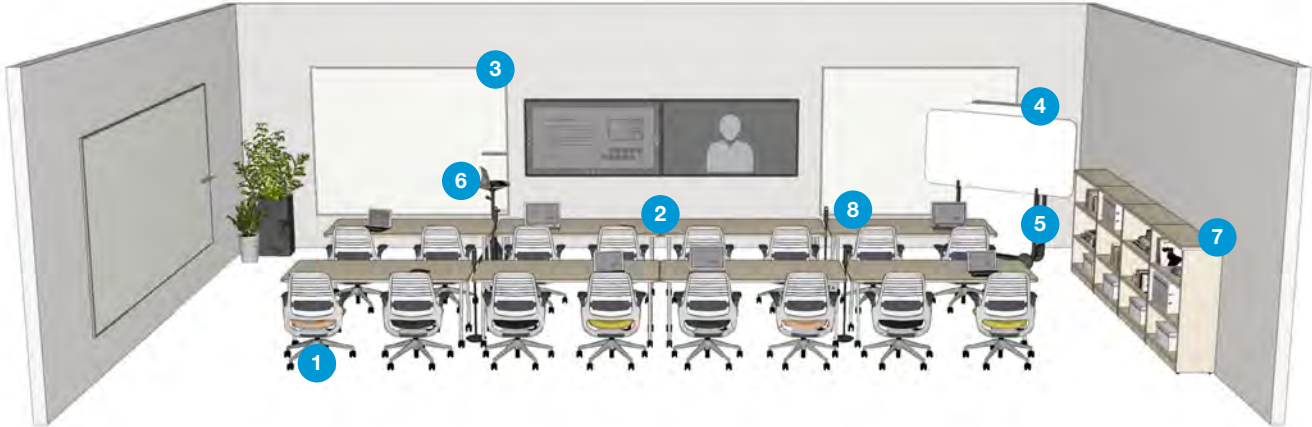

Training Room

Planning Ideas ID: VF7QT6PU

- 1 Steelcase Series 1 Chairs
- 2 Steelcase Verb Tables
- 3 PolyVision Flow Whiteboards
- 4 Steelcase Flex Whiteboards Package
- 5 Steelcase Flex Board Cart
- 6 Steelcase Flex Stand Table
- 7 Steelcase Payback Bookcases
- 8 Steelcase Thread Power Hubs

Capacity: 16 users
Overall Size: 682 sq ft