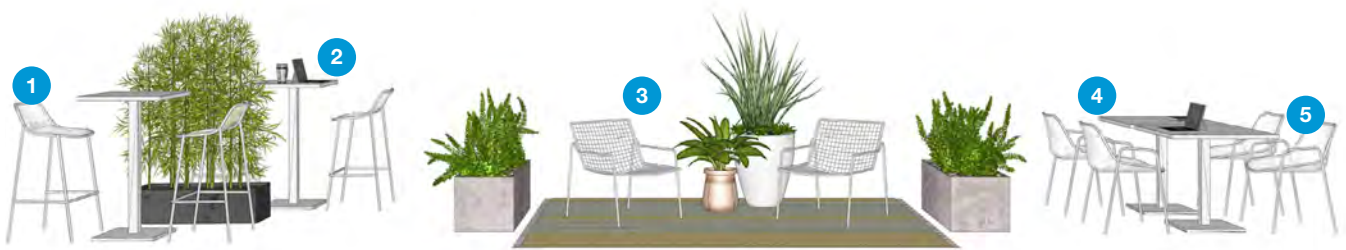

Capacity: 12 users
Overall Size: 122 sq ft

Social Lounge

Planning Ideas ID: QW8YR7DP

2 Coalesse Montara650 Table with Power Pod

3 Coalesse Carl Hansen Wishbone Chair

4 Coalesse Free Stand Table

5 Coalesse Bob Lounge Chair

6 Coalesse Bob Ottoman

7 Steelcase Boundary Screens (culled)

8 Steelcase Elective Elements Credenza

9 Turnstone Pivot Screens (culled)

Capacity: 5 users
Overall Size: 270 sq ft

Outdoor

Planning Ideas ID: RD8ZV4KB

1 Coalesse Rio R50 Barstool

2 Coalesse Emu Round Counter Table

3 Coalesse Emu Rio R50 Lounge Chair

4 Coalesse Emu Round Square Table

5 Coalesse Emu Round Armchair

Capacity: 10 users
Overall Size: 258 sq ft