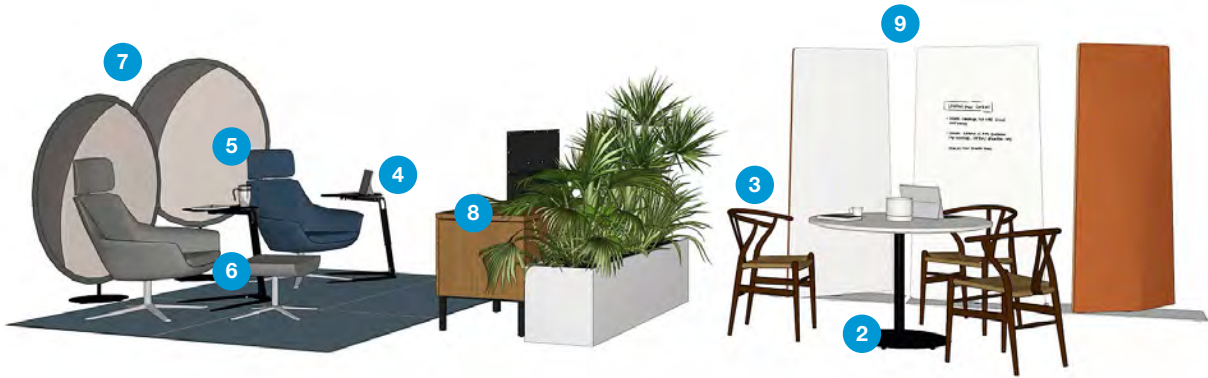

Planning Ideas ID: ZK7DX7WE

1 Turnstone Simple Lounge Tables

2 Turnstone Simple Café Tables

3 Turnstone Simple Chairs

4 Turnstone Simple Stools

5 Turnstone Campfire Big Table

6 Turnstone Campfire 2-Seat Lounge

7 Turnstone Alight Ottoman Bench

Capacity: 15 users
Overall Size: 317 sq ft

Neighborhood Café

Planning Ideas ID: ZU2FX4BM

- 1 Turnstone Campfire Big Table Seated-Height
- 2 Turnstone Campfire Big Table Standing-Height
- 3 Turnstone Simple Chairs
- 4 Turnstone Simple Stools
- 5 Turnstone Shortcut Chairs
- 6 Turnstone Shortcut Stools (cullied)
- 7 Turnstone Scoop Chairs
- 8 Turnstone Scoop Stools

Capacity: 12 users
Overall Size: 122 sq ft

Social Lounge

Planning Ideas ID: QW8YR7DP

2 Coalesse Montara650 Table with Power Pod

3 Coalesse Carl Hansen Wishbone Chair

4 Coalesse Free Stand Table

5 Coalesse Bob Lounge Chair