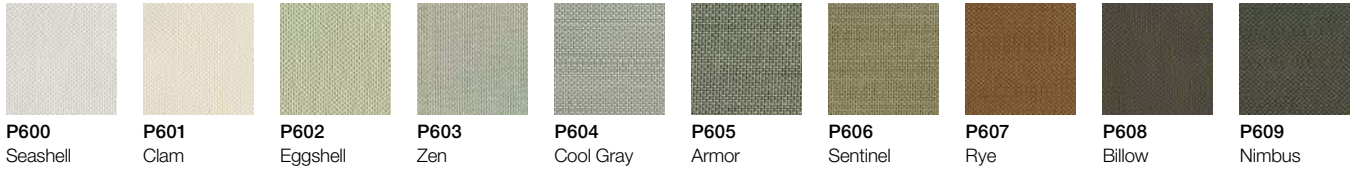

Latch / PG2

Rhythm / PG2

Billiard Multi-Use by DesignTex / PG3

Seating Upholstery

Buzz2 / PG1

Era / PG1