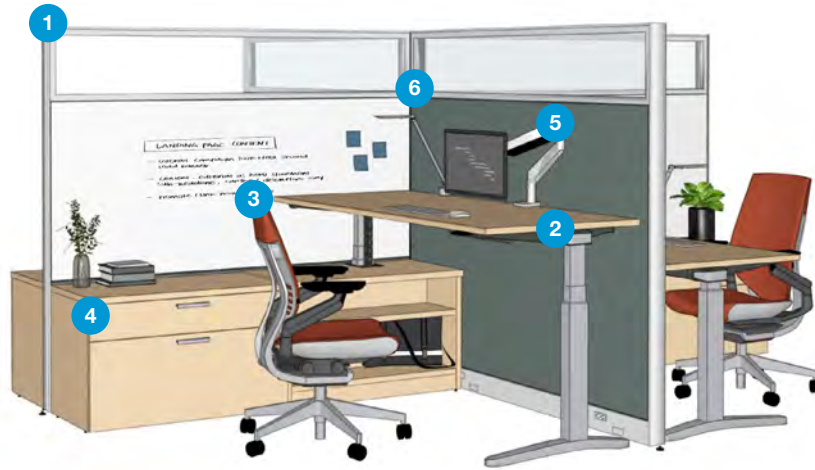

Panel-Based Workstation

Planning Ideas ID: BK8SA5UF

- 1 Steelcase Answer Panel
- 2 Steelcase Migration SE Height-Adjustable Desks with Cable Baskets and Santo Curved Screens
- 3 Steelcase Gesture Chairs
- 4 Steelcase Currency Enhanced Storage
- 5 Steelcase CF Intro Monitor Arms
- 6 Steelcase LED Linear Lights

Capacity: 4 Users
Workstation Size: 6' x 6'
Overall 4-pack Size: 152 sq ft