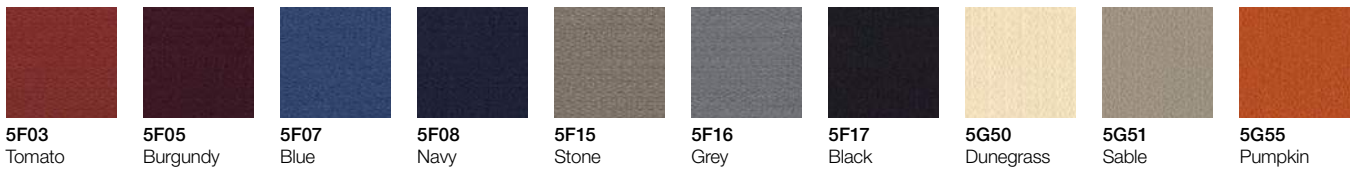

Seating Upholstery

Buzz2 / PG1