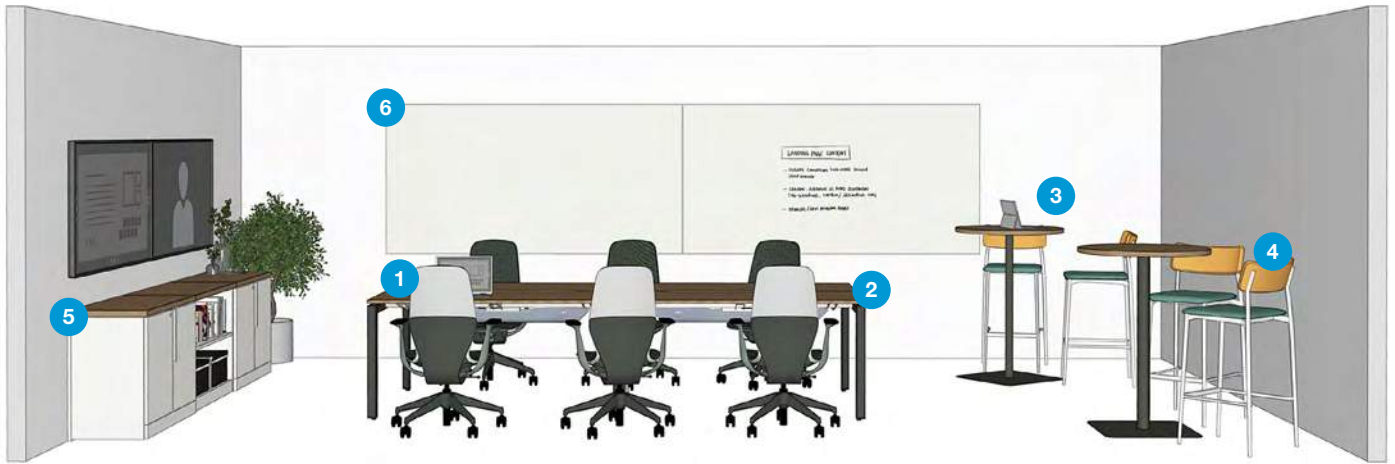

Large Conference Room

Planning Ideas ID: TS9CZ6NV

- 1 Steelcase SILQ Chairs
- 2 Steelcase FrameOne Top Bench
- 3 Turnstone Simple Tables
- 4 Turnstone Simple Stools with Seat and Back Cushions
- 5 Steelcase Elective Elements Credenza
- 6 PolyVision Motif Whiteboards

Capacity: 10 users
Overall Size: 325 sq ft