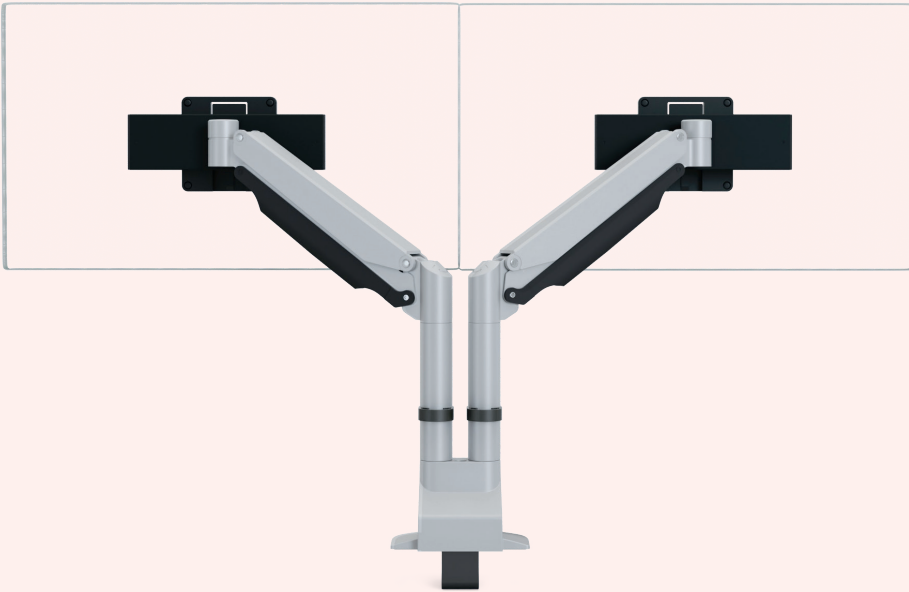

Steelcase

Worktools

Worktools Intro Collection

From good lighting to organizers to user control at the desk, every item counts toward a productive, comfortable and beautiful set up. The Steelcase Worktools Intro Collection presents simple, affordable accessories that transform any space into your perfect office.

FEATURES + ADJUSTABILITY

Curated from our portfolio, the Worktools Intro Collection includes these featured accessories.

STATEMENT OF LINE

SOTO Intro Bundle

PCDB1

Includes Personal Box, Tool Box, Personal Hook

LED Intro Task Light

LSCTSKLIGHT1 (Single Arm)

LSCTSKLIGHT2 (Double Arm)

CF Series Intro Monitor Arm

CFINTRO (CF Series Intro Single)

CFINTRODSLIDE (CF Series Intro Dual)

Powerstrip Intro

DSPINTRO