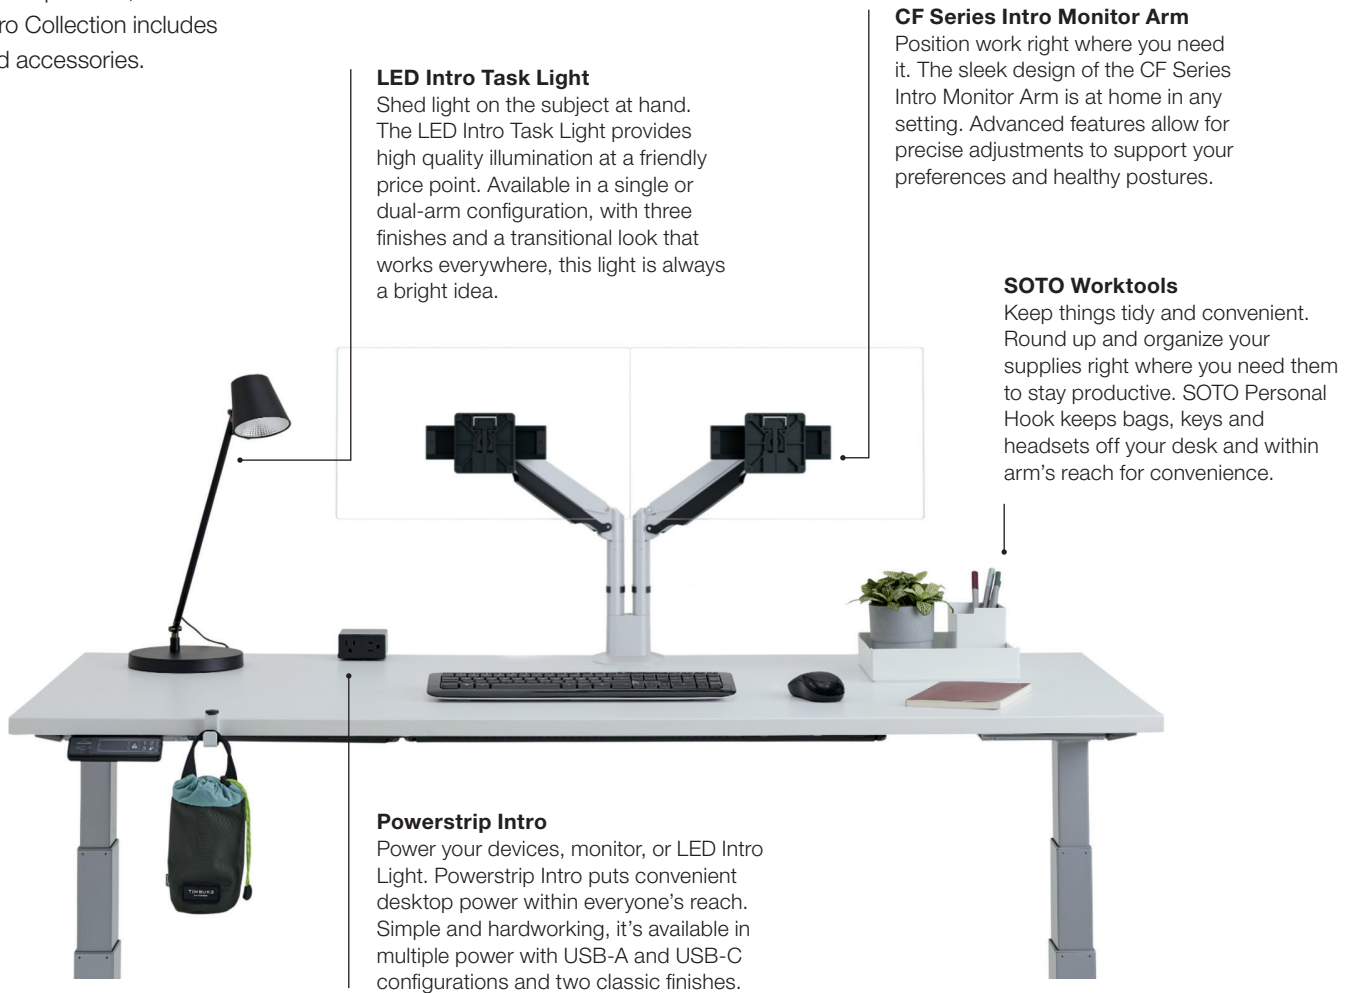

Steelcase

Worktools

Worktools Intro Collection

From good lighting to organizers to user control at the desk, every item counts toward a productive, comfortable and beautiful set up. The Steelcase Worktools Intro Collection presents simple, affordable accessories that transform any space into your perfect office.

FEATURES + ADJUSTABILITY

Curated from our portfolio, the Worktools Intro Collection includes these featured accessories.

STATEMENT OF LINE

SOTO Intro Bundle

PCDB1

Includes Personal Box, Tool Box, Personal Hook

LED Intro Task Light

LSCTSKLIGHT1 (Single Arm)

LSCTSKLIGHT2 (Double Arm)

CF Series Intro Monitor Arm

CFINTRO (CF Series Intro Single)

CFINTRODSLIDE (CF Series Intro Dual)

Powerstrip Intro

DSPINTRO