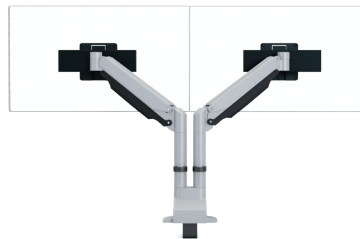

CF Series Intro Monitor Arm

CFINTRO (CF Series Intro Single)

CFINTRODSLIDE (CF Series Intro Dual)

Powerstrip Intro

DSPINTRO