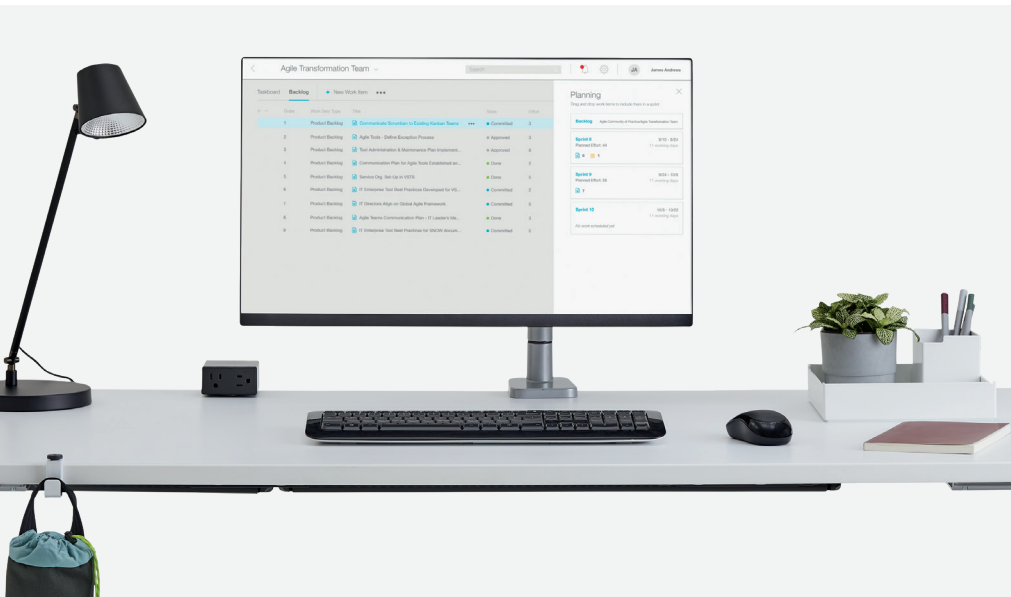

## Steelcase Powerstrip Intro

Now convenient desktop power is within everyone's reach. Steelcase Powerstrip Intro keeps work and desktop necessities going strong all day. Connect and charge phones, tablets, laptops, lighting and other accessories so you're ready for any meeting, any moment. This practical performer coordinates perfectly with other products from Steelcase.

## Statement of Line

**Two power outlets**  
Style #: DSPINTRO

**Dual USB ports and one power outlet**  
Style #: DSPINTRO

**Power outlet and USB-A + C 20W**  
Style #: DSPINTRO

**Clamp mount**  
Style #: DSPINTRO

### Simply smart

Steelcase Powerstrip Intro is available in white and merle – classic, neutral finishes that work well with others. It's part of a family of Intro accessories, including CF Series Intro Monitor Arm, LED Intro Task Light and SOTO Intro Bundle, that make it easy to complete your Steelcase workspace.