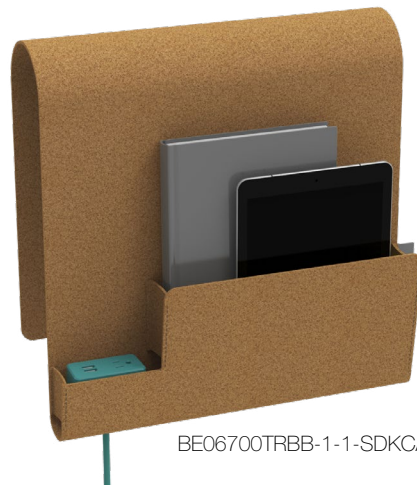

BYRNE

Sidekick™

OVERVIEW

Even when you're kicking back, your phone—or tablet or laptop—is still hard at work...and could use a powerful pal. Ideal for relaxed spaces, Sidekick is thoughtfully designed with convenient Miki integrated power, as well as a roomy pocket to store items while charging. The clever saddle design fits neatly over armrests and is constructed from touch-friendly, felted materials that invite you to get cozy. In a rich array of colors with coordinating faceplate and braided cord options. Energize your downtime the smart way, with Sidekick.

SPECIFICATIONS

Sidekick Dimensions

Miki Dimensions

CONFIGURATIONS

1 Power, 1 Dual USB

LISTING

Miki - UL Listed

FINISHES

Felt: Heather
Power: Poppy
Cord: Poppy

BE06700TRBB-1-1-SDKHG-BABQ-108

Felt: Camel
Power: Dusk
Cord: Dusk

BE06700TRBB-1-1-SDKCA-BABP-108

Felt: Charcoal
Power: Berry
Cord: Berry

BE06700TRBB-1-1-SDKCH-BABN-108