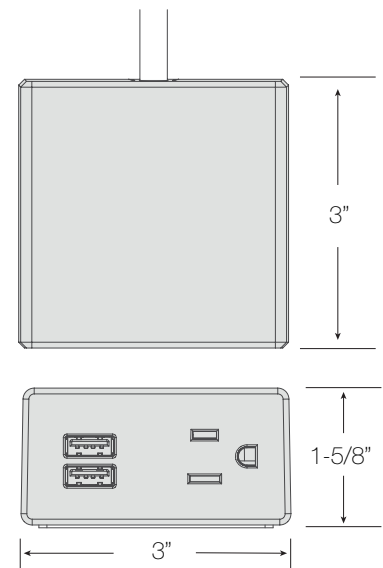

BYRNE

Sidekick™

OVERVIEW

Even when you're kicking back, your phone—or tablet or laptop—is still hard at work...and could use a powerful pal. Ideal for relaxed spaces, Sidekick is thoughtfully designed with convenient Miki integrated power, as well as a roomy pocket to store items while charging. The clever saddle design fits neatly over armrests and is constructed from touch-friendly, felted materials that invite you to get cozy. In a rich array of colors with coordinating faceplate and braided cord options. Energize your downtime the smart way, with Sidekick.

SPECIFICATIONS

Sidekick Dimensions

Miki Dimensions

CONFIGURATIONS

1 Power, 1 Dual USB

LISTING

Miki - UL Listed

FINISHES