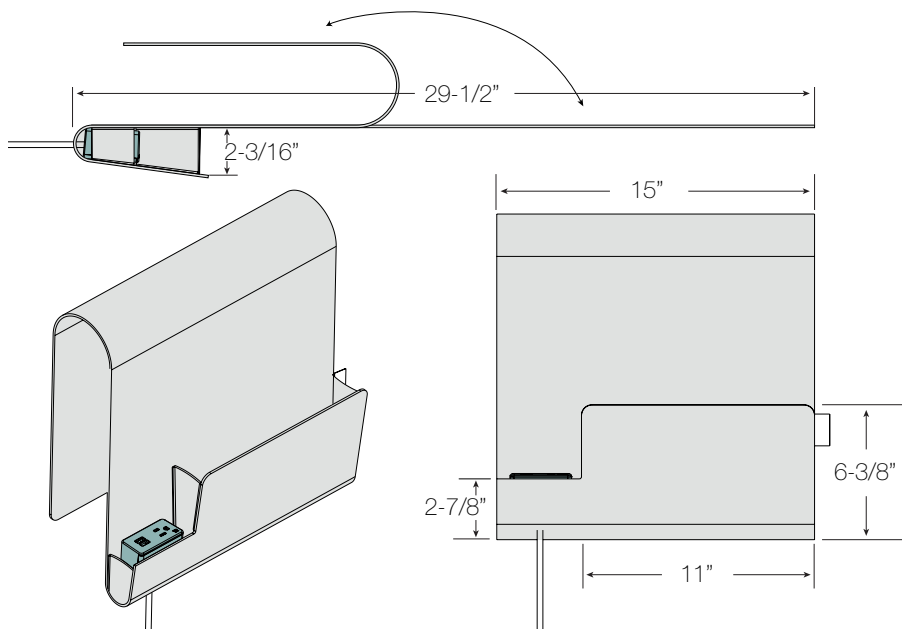

BYRNE

Sidekick™

OVERVIEW

Even when you're kicking back, your phone—or tablet or laptop—is still hard at work...and could use a powerful pal. Ideal for relaxed spaces, Sidekick is thoughtfully designed with convenient Miki integrated power, as well as a roomy pocket to store items while charging. The clever saddle design fits neatly over armrests and is constructed from touch-friendly, felted materials that invite you to get cozy. In a rich array of colors with coordinating faceplate and braided cord options. Energize your downtime the smart way, with Sidekick.

SPECIFICATIONS

Sidekick Dimensions

Miki Dimensions

CONFIGURATIONS

1 Power, 1 Dual USB

LISTING

Miki - UL Listed

FINISHES