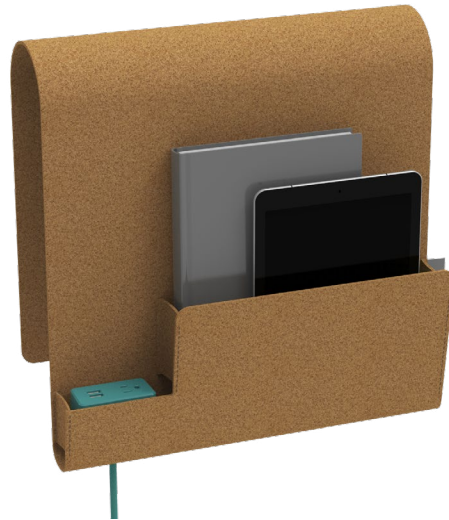

BYRNE

Sidekick™

OVERVIEW

Even when you're kicking back, your phone—or tablet or laptop—is still hard at work...and could use a powerful pal. Ideal for relaxed spaces, Sidekick is thoughtfully designed with convenient Miki integrated power, as well as a roomy pocket to store items while charging. The clever saddle design fits neatly over armrests and is constructed from touch-friendly, felted materials that invite you to get cozy. In a rich array of colors with coordinating faceplate and braided cord options. Energize your downtime the smart way, with Sidekick.

SPECIFICATIONS

Sidekick Dimensions

Miki Dimensions

CONFIGURATIONS

1 Power, 1 Dual USB

LISTING

Miki - UL Listed

FINISHES

Felt: Heather
Power: Poppy
Cord: Poppy

BE06700TRBB-1-1-SDKHG-BABQ-108

Felt: Camel
Power: Dusk
Cord: Dusk

BE06700TRBB-1-1-SDKCA-BABP-108

Felt: Charcoal
Power: Berry
Cord: Berry

BE06700TRBB-1-1-SDKCH-BABN-108