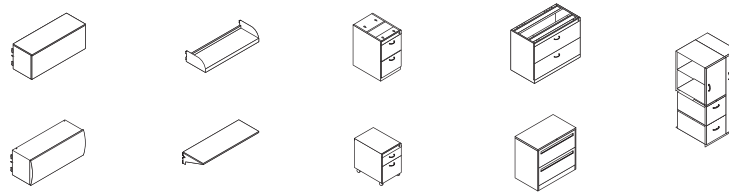

STORAGE

Over the Case Bins Sizes:
W: 24", 30", 36", 42", 48", 60"