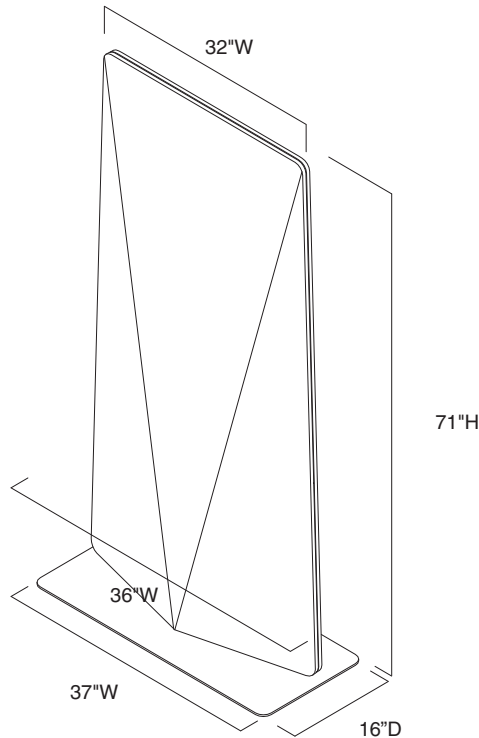

Markerboard laminate side comes standard on Pivot, providing a collaborative, writable surface.

Edge on markerboard side is exposed plywood.

Base rotates at 45° increments, available in two paint colors.