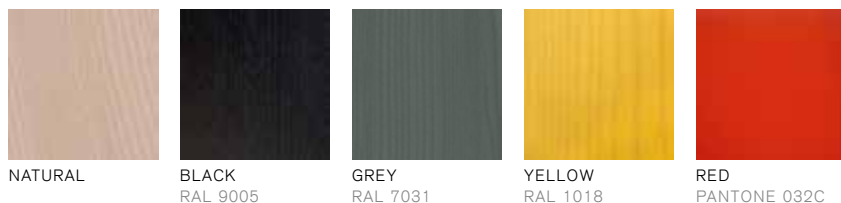

FINISHINGS

ASH

NATURAL

BLACK
RAL 9005

GREY
RAL 7031

YELLOW
RAL 1018

RED
PANTONE 032C

WALNUT