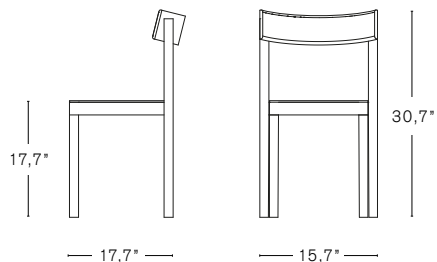

PRIMO CHAIR

design by KONSTANTIN GRČIČ

TECHNICAL INFORMATION

STACKABLE

MAX. PER BOX
3 CHAIR

GROSS WEIGHT
CA. kg 18,50

VOLUME
0,317 m³

BOX SIZE
19,3 × 26,8 × 37,4 in

design by KONSTANTIN GRČIČ

TECHNICAL INFORMATION

MAX. PER BOX	GROSS WEIGHT	VOLUME	BOX SIZE
1 STOOL	CA. kg 9,00	0,190 m ³	17,3 x 17,3 x 43,3 in

FINISHINGS

BEECH

NATURAL

BLACK

OAK

MARRONE 6030

PRIMO BAR STOOL

design by KONSTANTIN GRCIC

TECHNICAL INFORMATION

MAX. PER BOX	GROSS WEIGHT	VOLUME	BOX SIZE
1 STOOL	CA. kg 9,00	0,190 m ³	17,3 × 17,3 × 43,3 in

FINISHINGS

BEECH

NATURAL BLACK

design by KONSTANTIN GRCIC

TECHNICAL INFORMATION

MAX. PER BOX	GROSS WEIGHT	VOLUME	BOX SIZE
1 TABLE	CA. kg 32,00	0,355 m ³	73,2 × 37,8 × 5,54 in

FINISHINGS

BEECH

NATURAL

BLACK

OAK