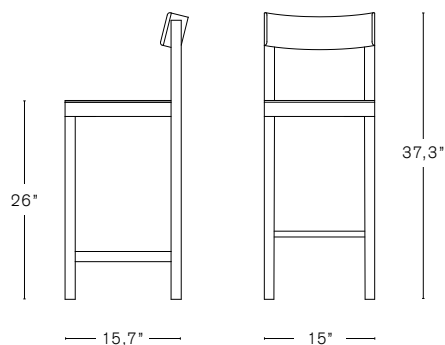

PRIMO CHAIR

design by KONSTANTIN GRČIČ

TECHNICAL INFORMATION

STACKABLE

MAX. PER BOX
3 CHAIR

GROSS WEIGHT
CA. kg 18,50

VOLUME
0,317 m³

BOX SIZE
19,3 × 26,8 × 37,4 in

design by KONSTANTIN GRČIČ

TECHNICAL INFORMATION

MAX. PER BOX	GROSS WEIGHT	VOLUME	BOX SIZE
1 STOOL	CA. kg 9,00	0,190 m ³	17,3 x 17,3 x 43,3 in

FINISHINGS

BEECH

NATURAL

BLACK

OAK

MARRONE 6030

PRIMO BAR STOOL

design by KONSTANTIN GRCIC

TECHNICAL INFORMATION

MAX. PER BOX	GROSS WEIGHT	VOLUME	BOX SIZE
1 STOOL	CA. kg 9,00	0,190 m ³	17,3 × 17,3 × 43,3 in

FINISHINGS

BEECH

NATURAL BLACK

design by KONSTANTIN GRCIC

TECHNICAL INFORMATION

MAX. PER BOX	GROSS WEIGHT	VOLUME	BOX SIZE
1 TABLE	CA. kg 32,00	0,355 m ³	73,2 × 37,8 × 5,54 in

FINISHINGS

BEECH

NATURAL

BLACK

OAK