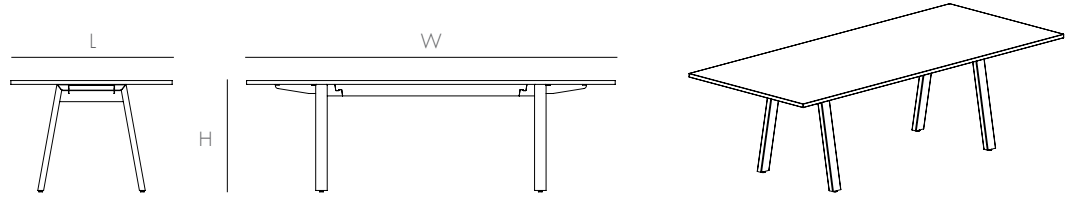

BROAD COMMUNAL TABLE 96"

Our Broad Communal Table offers a simplified version of our Minim Conference tables with a 1" thick top and minimized understructure. The Broad's angled leg profile gives ample room for seating all around the table, and its contract-grade veneer top makes it easy to clean and perfect for commercial use. Available in three sizes: 96", 72", 120"

DIMENSIONS

L96 W42 H29

AVAILABLE IN

WALNUT/UHURU BLACK
E1X3CT020101

WHITE WASHED ASH/WHITE
E1X3CT020411

NATURAL OAK/UHURU BLACK
E1X3CT020301

DETAILS

- Surface: Veneer over wood
- Base: Powder-coated steel
- The 72" length table comfortably seats 6
- The 96" length table comfortably seats 8
- The 120" length table comfortably seats 10