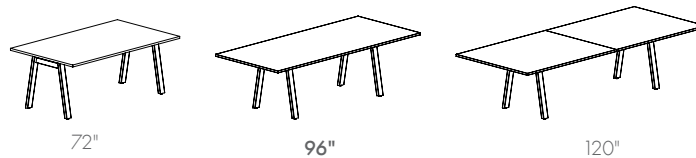

FAMILY

NOTES

- See Assembly & Care Instructions for more information