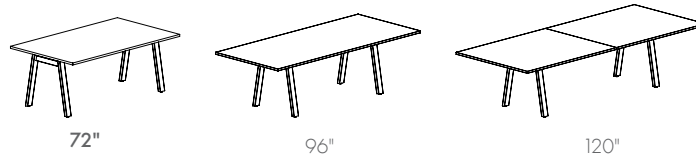

FAMILY

NOTES

- See Assembly & Care Instructions for more information