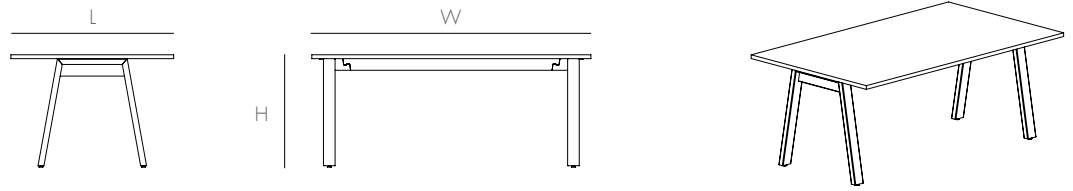

BROAD COMMUNAL TABLE 72"

Our Broad Communal Table offers a simplified version of our Minim Conference tables with a 1" thick top and minimized understructure. The Broad's angled leg profile gives ample room for seating all around the table, and its contract-grade veneer top makes it easy to clean and perfect for commercial use. Available in three sizes: 72", 96", 120"

DIMENSIONS

L72 W42 H29

AVAILABLE IN

WALNUT/UHURU BLACK
E1X3CT010101

WHITE WASHED ASH/WHITE
E1X3CT010411

NATURAL OAK/UHURU BLACK
E1X3CT010301

DETAILS

- Surface: Veneer over wood
- Base: Powder-coated steel
- The 72" length table comfortably seats 6
- The 96" length table comfortably seats 8
- The 120" length table comfortably seats 10