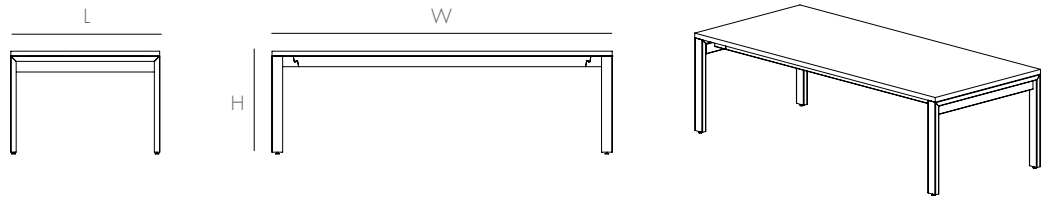

BAND TABLE 96"

The Band Table is a lightweight version of our Minim conference tables. Whether you're sharing ideas or meals, the Band is great for gathering the team or family. Made with commercial grade materials and a sturdy steel base. Available in two sizes: 96" and 72".

DIMENSIONS

L96 W36 H29

AVAILABLE IN

WALNUT/UHURU BLACK
E1X3BT010301

WHITE WASHED ASH/WHITE
E1X3BT010411

NATURAL OAK/UHURU BLACK
E1X3BT010101

DETAILS

- Surface: veneer over wood
- Powder coated steel frame