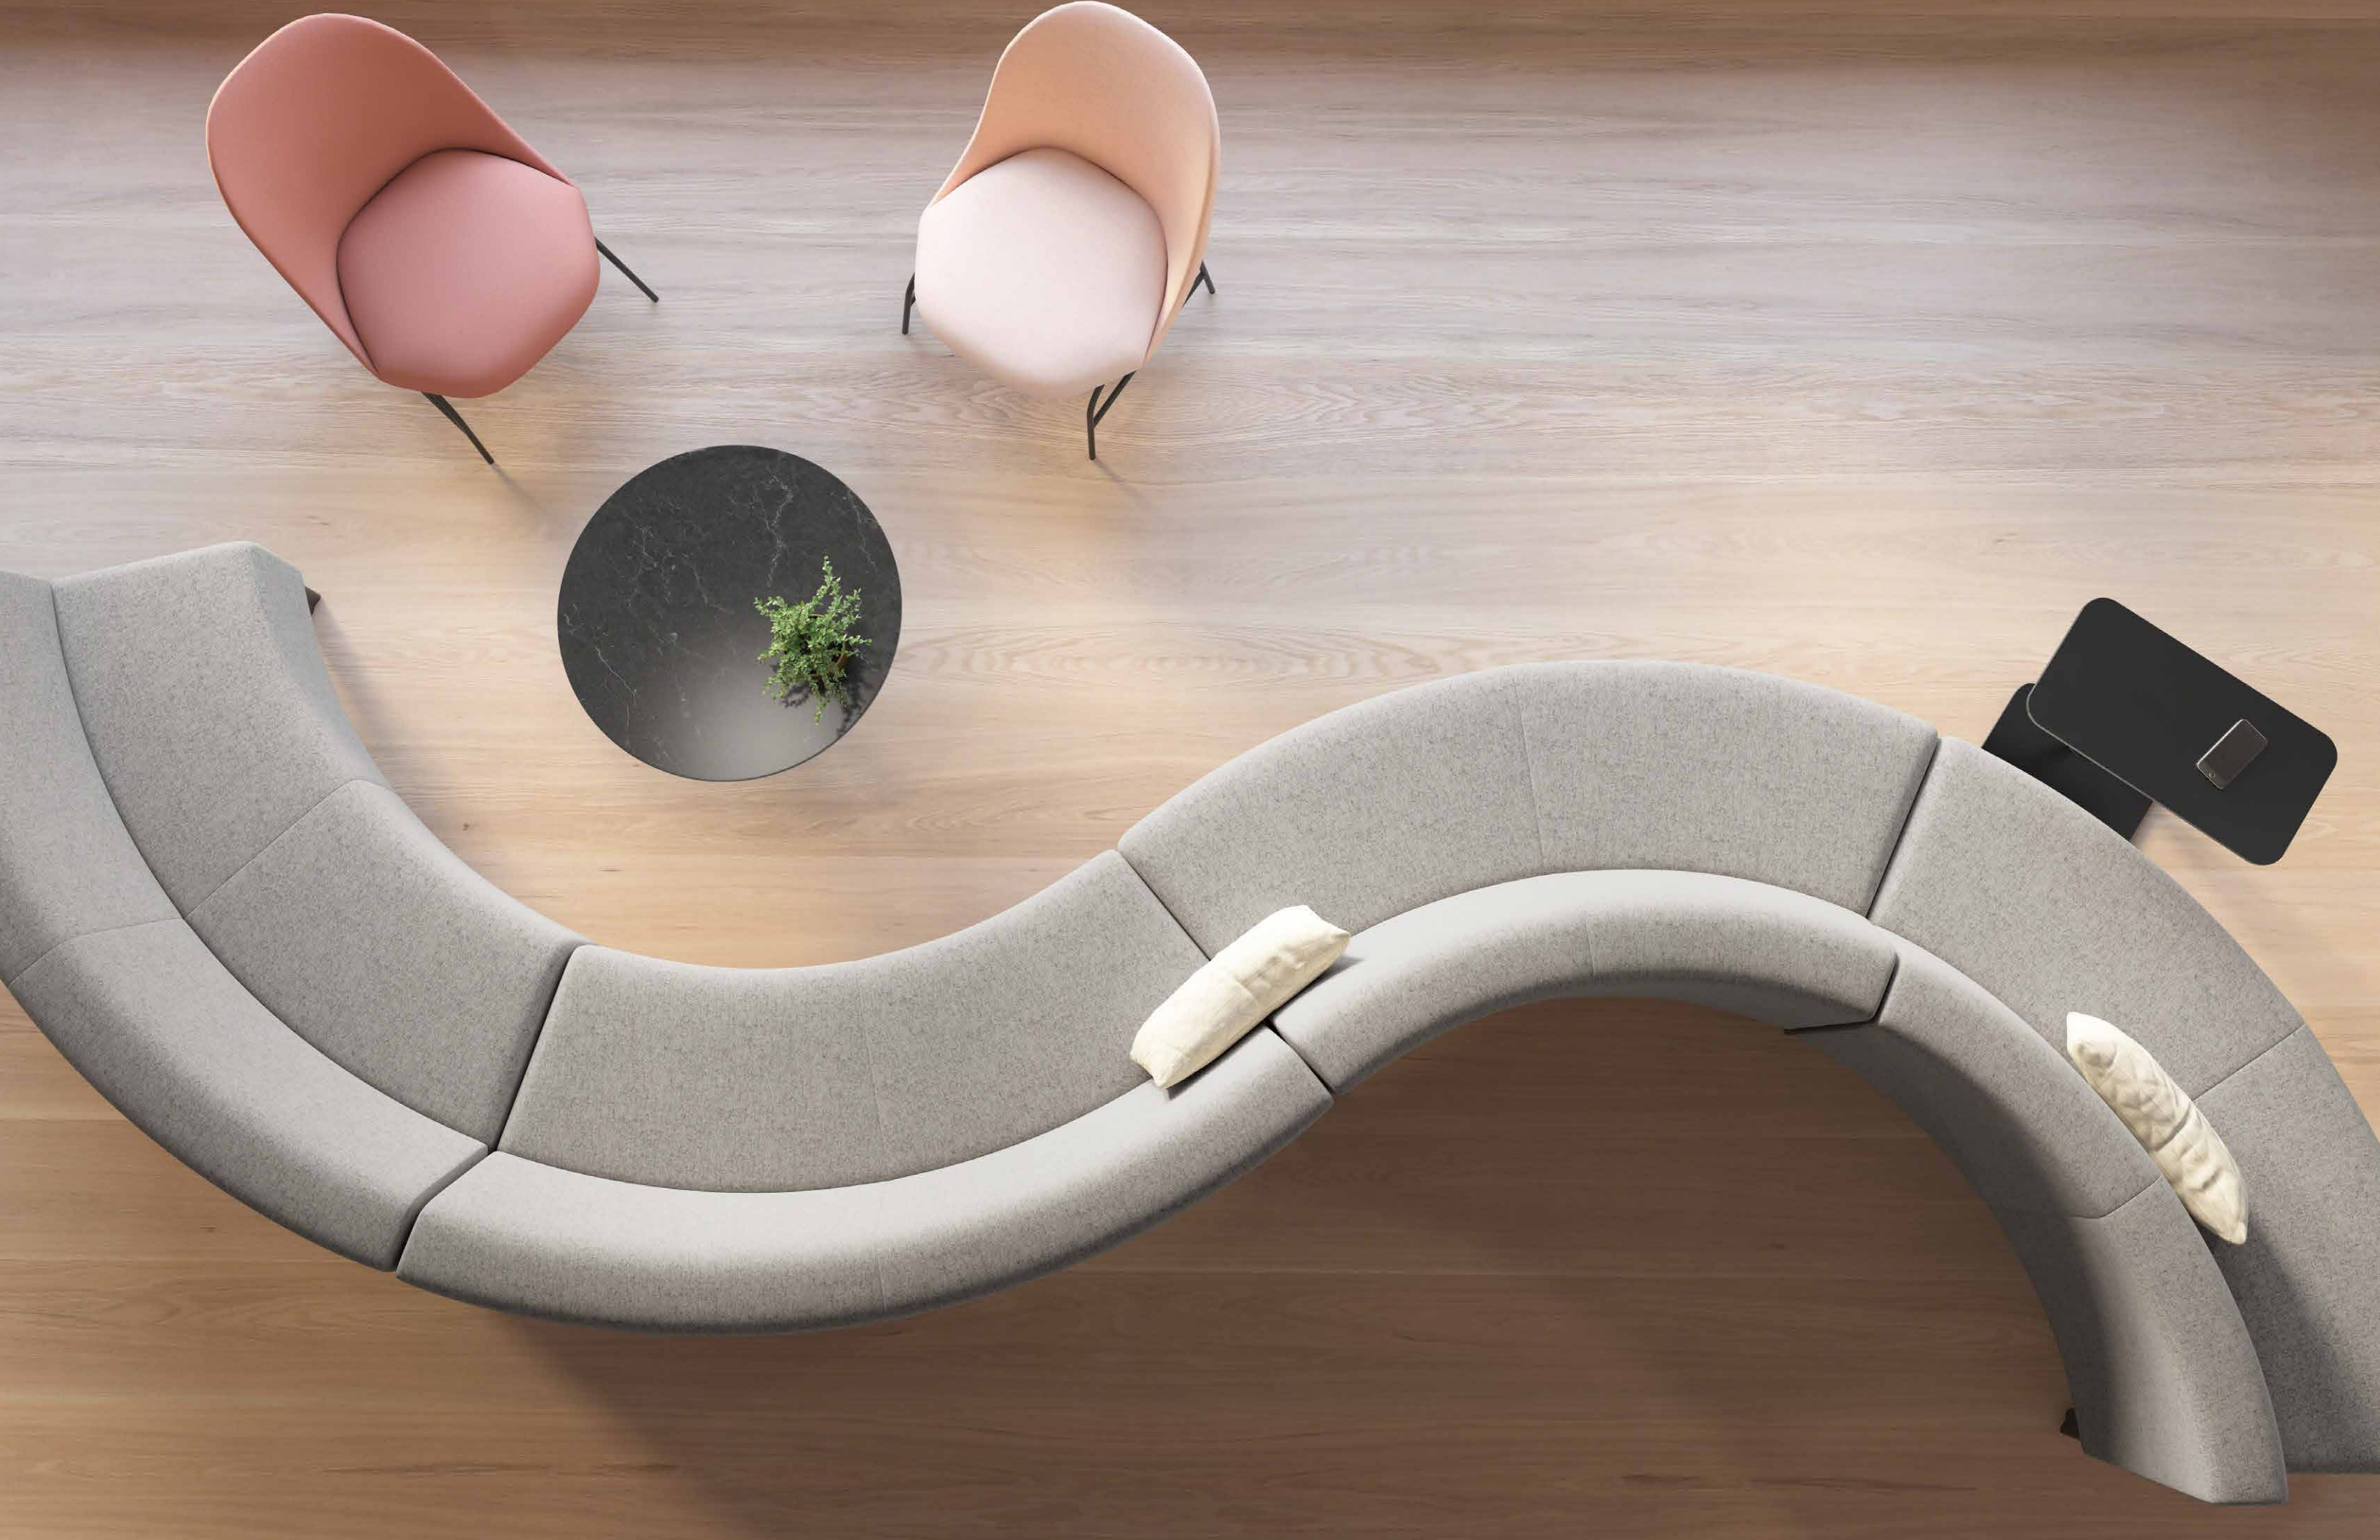

CIRCA LOUNGE SYSTEM

Alison Spear

coalesse®

Simple sophistication.

Circa offers a classic lounge with an inviting dose of comfort. Contemporary materials and modern leg designs suit a range of aesthetics, while soft forms welcome users and encourage the organic conversation crucial for social connection.

— An array of spaces. Lounges and benches in smooth curves or straight lines pair with tables to create a wide variety of applications that are easy to scale and reconfigure. An assortment of shapes and sizes connect to form inviting spaces that provide room to gather for creative collaboration and casual discussion.

— Leg choices and a range of materiality options empower you to create diverse aesthetics with a single lounge system – making Circa a timeless option for every space.

Product Features

- A. Tapered wood leg.** Available in solid maple and walnut.
- B. Tapered metal leg.** Available in painted finishes.
- C. Cylinder wood leg.** Available in solid oak.
- D. Modern metal leg.** Available in painted finishes.
- E. Wood veneer table.** End-of-run table application shown.
- F. Shared leg.** The modern metal and cylinder wood leg can be shared between seating components to provide a clean aesthetic and gang units together.
- G. Freestanding table.** Available with power or glass insert options.
- H. Laminate table.** Freestanding table application shown.

End-of-Run Table

- U** 30° End-of-run

Freestanding Table

- V** Round