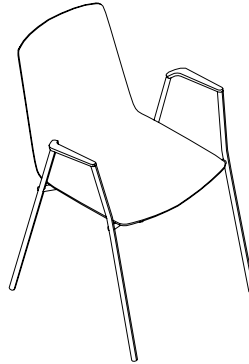


Understanding and Specifying Nooi by Wiesner Hager Multi-Use Chairs

Product Details

Nooi by Wiesner Hager **572**

Specifying

Nooi Frame Linking Chairs **574**
Nooi Sled-Base Chair **576**
Nooi Cafeteria Chairs **577**
Nooi Stools **578**

Multi-Use Chairs

Multi-use chairs are suitable for use as occasional seating within team spaces, workstations, offices, or wherever extra seating is required.

- Player 475 Series
- Move 490 Series
- Snodgrass 474 Series

Arms are available on select styles.

Seat and back are one integrated plastic shell. The interior shell is textured, while the exterior shell is high gloss, enhancing the product design.

Glides are available in hard and soft options.