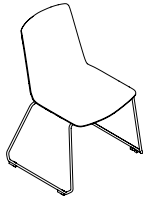

For Canadian Pricing

Multiply U.S. Price by the Canadian price factor.

► See page 1 for details.

Specification Information

• Style	• U.S.
• Number	• Base
•	• Price
•	•

Frame Linking Chair, Armless

WHG6600	\$500
•	•

Frame Linking Chair with Arms

WHG6602	\$550
•	•

 **For Canadian Pricing**
Multiply U.S. Price by the
Canadian price factor.
▶ See page 1 for details.

Nooi Sled-Base Chair by Wiesner Hager

Tip: The first color indicates the interior, textured shell color. The color after the backslash indicates the exterior, high-gloss shell color.