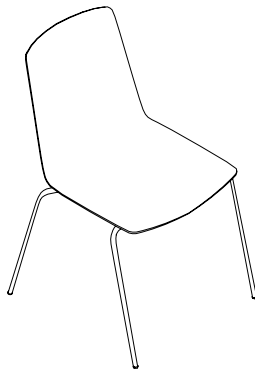


Understanding and Specifying Nooi by Wiesner Hager Multi-Use Chairs

Product Details

Nooi by Wiesner Hager **572**

Specifying

Nooi Frame Linking Chairs **574**
Nooi Sled-Base Chair **576**
Nooi Cafeteria Chairs **577**
Nooi Stools **578**

Multi-Use Chairs

Multi-use chairs are suitable for use as occasional seating within team spaces, workstations, offices, or wherever extra seating is required.

- Player 475 Series
- Move 490 Series
- Snodgrass 474 Series

Arms are available on select styles.

Seat and back are one integrated plastic shell. The interior shell is textured, while the exterior shell is high gloss, enhancing the product design.

Glides are available in hard and soft options.