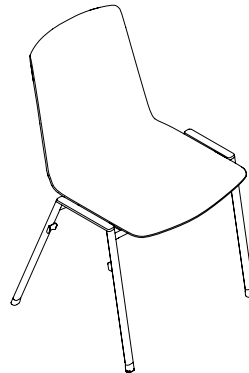


Understanding and Specifying Nooi by Wiesner Hager Multi-Use Chairs

Product Details

Nooi by Wiesner Hager **572**

Specifying

Nooi Frame Linking Chairs **574**
Nooi Sled-Base Chair **576**
Nooi Cafeteria Chairs **577**
Nooi Stools **578**

Multi-Use Chairs

Multi-use chairs are suitable for use as occasional seating within team spaces, workstations, offices, or wherever extra seating is required.

- Player 475 Series
- Move 490 Series
- Snodgrass 474 Series

Arms are available on select styles.

Seat and back are one integrated plastic shell. The interior shell is textured, while the exterior shell is high gloss, enhancing the product design.

Glides are available in hard and soft options.