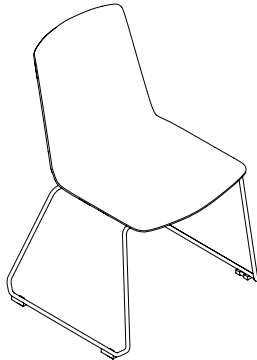


Understanding and Specifying Nooi by Wiesner Hager Multi-Use Chairs

Product Details

Nooi by Wiesner Hager **572**

Specifying

Nooi Frame Linking Chairs **574**
Nooi Sled-Base Chair **576**
Nooi Cafeteria Chairs **577**
Nooi Stools **578**

Multi-Use Chairs

Multi-use chairs are suitable for use as occasional seating within team spaces, workstations, offices, or wherever extra seating is required.

- Player 475 Series
- Move 490 Series
- Snodgrass 474 Series

Arms are available on select styles.

Seat and back are one integrated plastic shell. The interior shell is textured, while the exterior shell is high gloss, enhancing the product design.

Glides are available in hard and soft options.