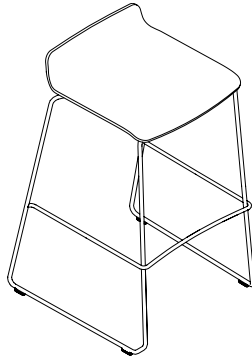


Understanding and Specifying Nooi by Wiesner Hager Multi-Use Chairs

Product Details

Nooi by Wiesner Hager **572**

Specifying

Nooi Frame Linking Chairs **574**
Nooi Sled-Base Chair **576**
Nooi Cafeteria Chairs **577**
Nooi Stools **578**

Multi-Use Chairs

Multi-use chairs are suitable for use as occasional seating within team spaces, workstations, offices, or wherever extra seating is required.

- Player 475 Series
- Move 490 Series
- Snodgrass 474 Series

Arms are available on select styles.

Seat and back are one integrated plastic shell. The interior shell is textured, while the exterior shell is high gloss, enhancing the product design.

Glides are available in hard and soft options.