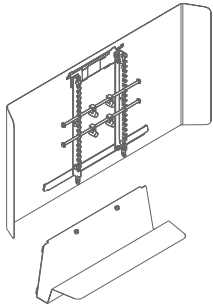

Bivi Media Support System includes Monitor Mount, Shroud and Shelf. It is available as a package or individually to personalize Bivi based on your team's needs.

STATEMENT OF LINE

Bivi Media Support System Package
TS8TECHSY

Monitor Mount
TS8TECHMM

Shroud
TS8TECHSHROUD

Shelf
TS8TECHSHELF

Dimensions
Height: 30 ½"
Width: 45 ½"

Dimensions
Height: 22"
Width: 24"

Dimensions
Height: 24 ½"
Width: 45 ½"

Dimensions
Depth: 10"
Width: 27"

Product details

- For use with Bivi Tall Arch only
- Tall Arch Infills are compatible with the Media Support System with or without a Shroud
- Shelf has a grommet for cable management
- Maximize functionality with back to back use on Tall Arch