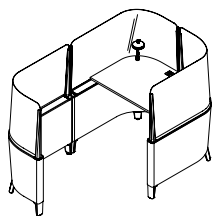

### Power

Integrated desktop power is easily accessible and includes two optional type A USB ports. A power receptacle below the worksurface supports the use of desktop lighting, and integrated hooks help manage cables and keep cords out of the way.

## STATEMENT OF LINE

**Brody Desk**  
• 36"D x 43"W x 48 ½"H

**Brody Desk with Extension**  
• 72"D x 43"W x 48 ½"H