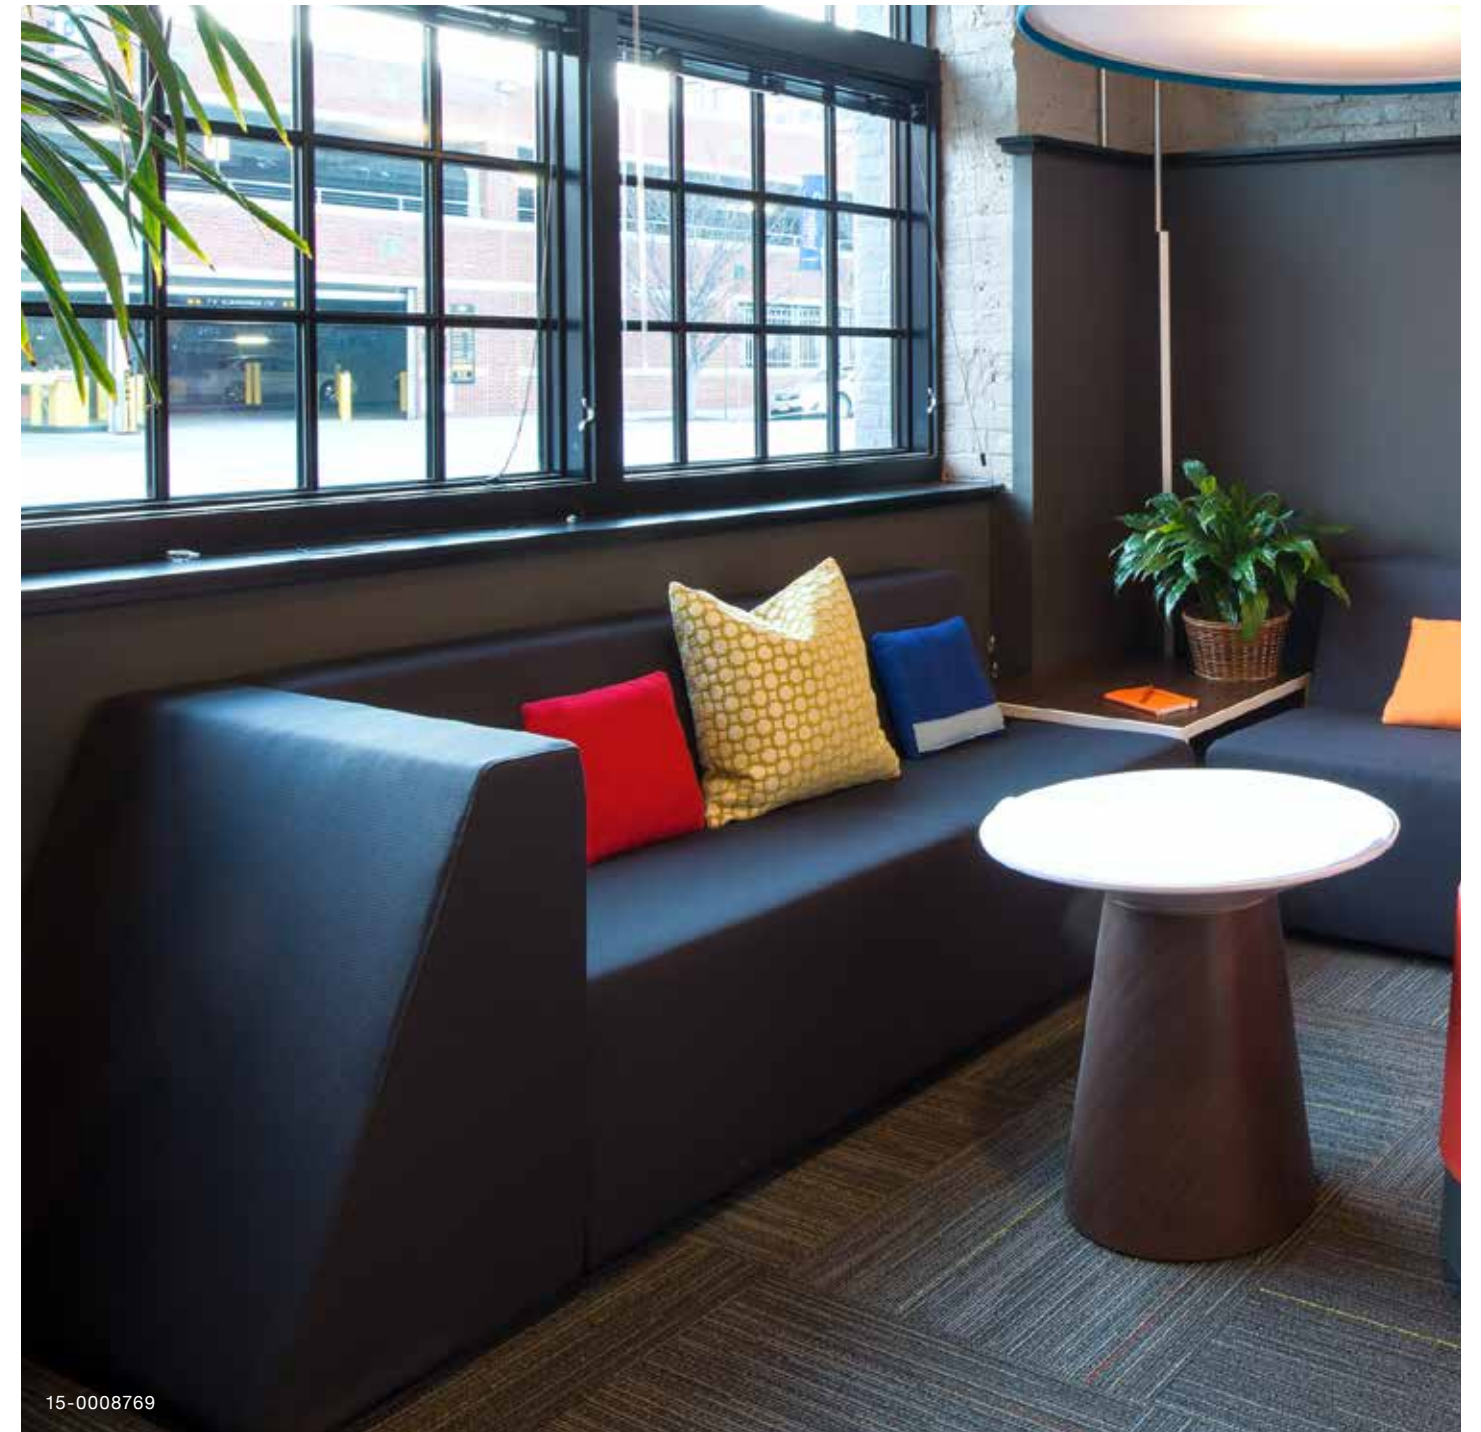

17-0081379

17-0080217

17-0080178

Campfire Big Lounge

Campfire Big Lounge brings style to any space with gorgeous fabric options and deep-seat comfort. Energize your team with a soft place to come together.

17-0084137

Campfire Half Lounge

A shorter version of our Big Lounge, Campfire Half Lounge brings comfort and collaboration to smaller spaces. Pair with Slim Table and Skate Table for an office getaway.

17-0080170

Striking a balance between soft and supportive, Campfire Ottoman comes in dozens of colors, bringing stylish, impromptu seating to your space.

STATEMENT OF LINE

Campfire Big Lounge
TS3BC

Dimensions

Depth: 32"
Width: 66"
Height: 29"

Designed for casual spaces in the office, the Campfire collection brings people together with reconfigurable lounge seating, built-in power, visual privacy, mobile work surfaces and a range of finishes to fit your style. With modern lines and durable, all-day comfort, the Campfire collection delivers style and quality without sacrificing performance.