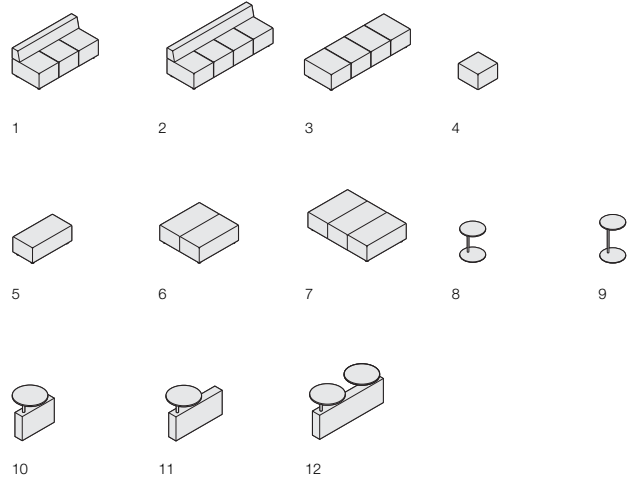

Await benches shown with Bob tables and Joel lounge

PRODUCT SPECS

DETAILS

Product Features

- Glass tablet and connector table (A)
- Freestanding table base (B)
- Ottoman casters (C)

Product Elements

Seating

- 1.** 30"D 66"W 27"H; **2.** 30"D 88"W 27"H; **3.** 30"D 88"W 16.5"H;
4. 22"D 22"W 16.5"H; **5.** 44"D 22"W 16.5"H;
6. 44"D 44"W 16.5"H; **7.** 44"D 66"W 16.5"H

Freestanding tables

- 8.** 15.75" Dia. 19"H; **9.** 15.75" Dia. 25"H

Connector tables

- 10.** 20"D 4.5"W 15.375"H; **11.** 28"D 4.5"W 15.75"H;
12. 42"D 4.5"W 25.375"H

Surface Materials

Seating

All APPROVED Maharam, Designtex and select Luna graded-in and COM. Elmo leathers and COL.