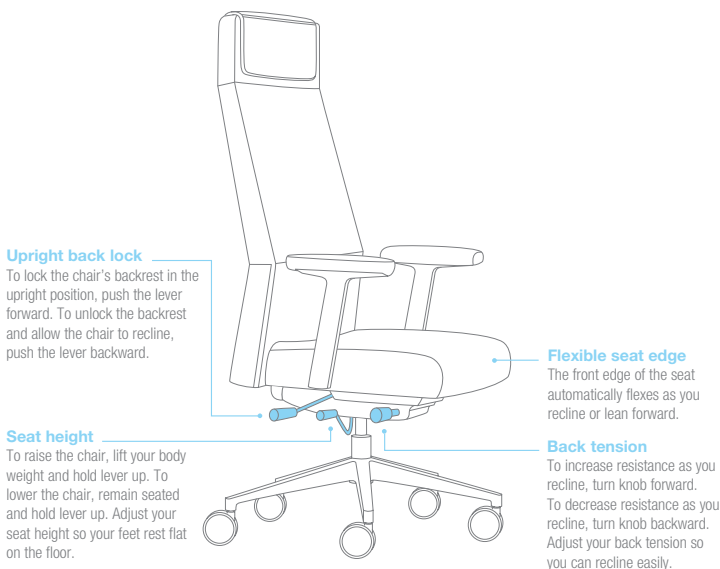

Steelcase

Siento®

The Siento chair is about making you feel good (its name even means, "I feel"). Designed to be ergonomically intuitive, Siento moves as you move.

Its patented LiveBack™ seating technology flexes with you, to fully support the different areas of your back. Its adjustable back tension control allows you to customize the amount of resistance you experience as you recline. And, its flexible seat edge relieves pressure on the back of your legs as you recline or lean forward.

The Siento chair was designed in collaboration with architect and product designer, Jorge Pensi.

Environmental considerations include a complete Life Cycle Assessment, and a materials analysis by MBDC, to analyze materials used in the chair for safety to environmental and human health. Siento is made of up to 28% recycled content and is up to 91% recyclable.