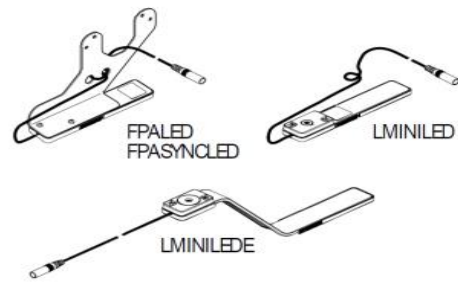

Mini SOTO™ LED Task Light

Style Numbers:

| | |
|---------------------------|-----------|
| Universal Mount | LMINILED |
| Universal Mount, Extended | LMINILEDE |
| FYI Mount | FPALED |
| Nurture Sync™ Mount | FPASYNCED |

Features:

| |
|---|
| 4 Watt LED lamp is rated for average life of 50,000 hours |
| 9' long black power cord |
| U.L. and C.U.L. listed |
| LMINILED and LMINILEDE include magnet and screw mounting hardware |
| Sliding on/off reed switch |
| Lamp is mercury free |
| Cord management clips included |
| Power required is 120V, .35 Amps max |