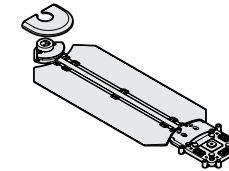

- 1** **INFEED** doesn't interfere with traffic or the workplace aesthetic. Add power without core drilling or trenching.
- 2** **TRACKS** create a remarkably thin ($\frac{3}{16}$ "") design that lays under carpet tiles.
- 3** **CONNECTORS** build a grid of power that allows you to accept standard NEMA 3-prong plugs or proprietary low-profile plugs.
- 4** **POWER HUBS** can be located anywhere in the space. Access power at worksurface height or seated height, or use an adapter to access power on the floor.

STATEMENT OF LINE

POWER STRIP
 $7\frac{7}{16}$ " W x $2\frac{1}{16}$ " H x $2\frac{3}{4}$ " D
 Available with low-profile plug or NEMA plug

POWER HUB
 30, 36" H x 8" D
 Available with low-profile plug or NEMA plug

POWER TRACK INFEED
 8" W x $\frac{3}{4}$ " H x 24, 36, 48, 60, 72, 84, 96, 108, 120, 132, 144" L

POWER TRACK
 8" W x $\frac{3}{4}$ " H x 24, 36, 48, 60, 72, 84, 96, 108, 120, 132, 144" L

CONNECTORS
 Blank Low Profile: $9\frac{1}{2}$ " D x $\frac{3}{4}$ " H
 One-Door Low-Profile: $9\frac{1}{2}$ " D x $\frac{3}{4}$ " H
 Two-Door Low-Profile: $9\frac{1}{2}$ " D x $\frac{3}{4}$ " H
 NEMA Monument: $9\frac{1}{2}$ " D x $2\frac{1}{2}$ " H