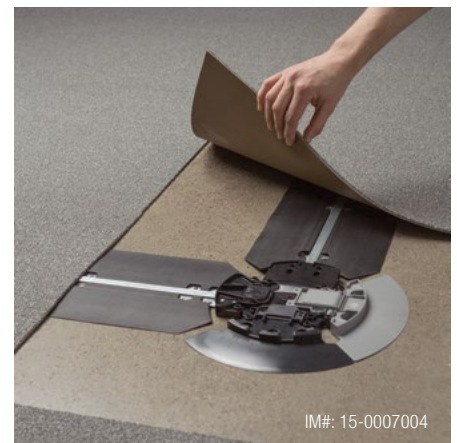

IM#: 15-0006460

Power hubs are lightweight and portable, so users can bring power to any space, when and where it's needed.

IM#: 15-0006441

Ultra Thin.

A workplace solution unlike any other, Thread's ultra thin design lays underneath the carpet. At a height of just $\frac{3}{16}$ ", Thread power track seamlessly integrates into a space, providing power to furniture and users, without impacting foot traffic.

Worksurface-mounted power strips offer another option for power access within arm's reach.

Ultra Fast.

Installing Thread is as easy as laying carpet, with modularity that makes it easy to reconfigure. Power can easily be added to new construction or retrofitted into existing spaces.