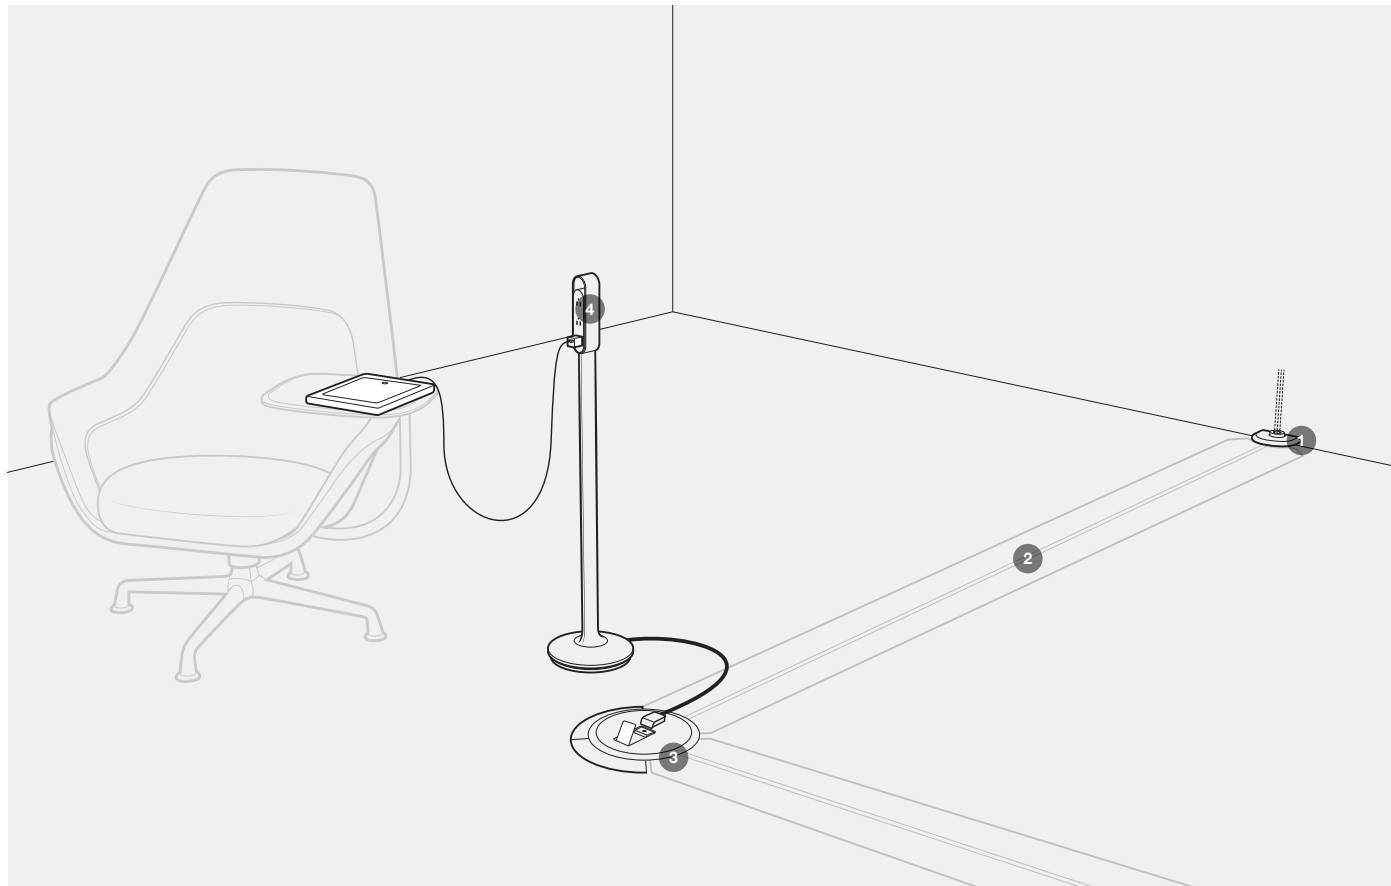

IM#: 15-0006460

Power hubs are lightweight and portable, so users can bring power to any space, when and where it's needed.

IM#: 15-0006441

Ultra Thin.

A workplace solution unlike any other, Thread's ultra thin design lays underneath the carpet. At a height of just $\frac{3}{16}$ ", Thread power track seamlessly integrates into a space, providing power to furniture and users, without impacting foot traffic.

IM#: 15-0007004

Ultra Simple.

Thread's simple kit of parts provides power to any space—whether a lounge setting, café or touchdown area—allowing underutilized real estate to work harder.

Power hubs manage and store cords, making it easy to place power precisely where it's needed.

Worksurface-mounted power strips offer another option for power access within arm's reach.

Ultra Fast.

Installing Thread is as easy as laying carpet, with modularity that makes it easy to reconfigure. Power can easily be added to new construction or retrofitted into existing spaces.

- 1** **INFEED** doesn't interfere with traffic or the workplace aesthetic. Add power without core drilling or trenching.
- 2** **TRACKS** create a remarkably thin ($\frac{3}{16}$ "") design that lays under carpet tiles.
- 3** **CONNECTORS** build a grid of power that allows you to accept standard NEMA 3-prong plugs or proprietary low-profile plugs.
- 4** **POWER HUBS** can be located anywhere in the space. Access power at worksurface height or seated height, or use an adapter to access power on the floor.