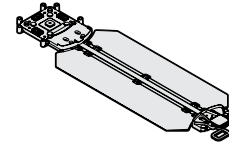

STATEMENT OF LINE

POWER STRIP
 $7\frac{7}{16}$ " W x $2\frac{1}{16}$ " H x $2\frac{3}{4}$ " D
 Available with low-profile plug or NEMA plug

POWER HUB
 30, 36" H x 8" D
 Available with low-profile plug or NEMA plug

POWER TRACK INFEED
 8" W x $\frac{3}{4}$ " H x 24, 36, 48, 60, 72, 84, 96, 108, 120, 132, 144" L

POWER TRACK
 8" W x $\frac{3}{4}$ " H x 24, 36, 48, 60, 72, 84, 96, 108, 120, 132, 144" L

CONNECTORS
 Blank Low Profile: $9\frac{1}{2}$ " D x $\frac{3}{4}$ " H
 One-Door Low-Profile: $9\frac{1}{2}$ " D x $\frac{3}{4}$ " H
 Two-Door Low-Profile: $9\frac{1}{2}$ " D x $\frac{3}{4}$ " H
 NEMA Monument: $9\frac{1}{2}$ " D x $2\frac{1}{2}$ " H