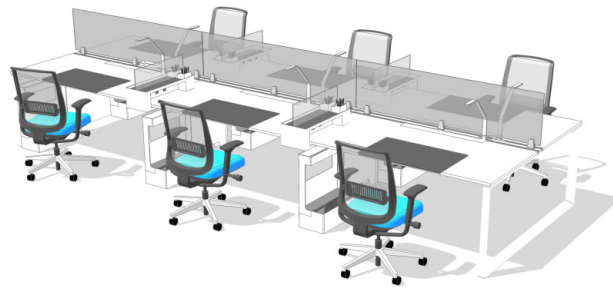

Search

Planning Idea

ID: ABJY5DUN

FrameOne Enhanced Bench with Reply Task Seating and SOTO II Worktools

OVERVIEW

Products **Reply, SOTO II, FrameOne**

TAGS

Industries: **Workplace**

Work Modes: **Focus**

Brands: **Steelcase**