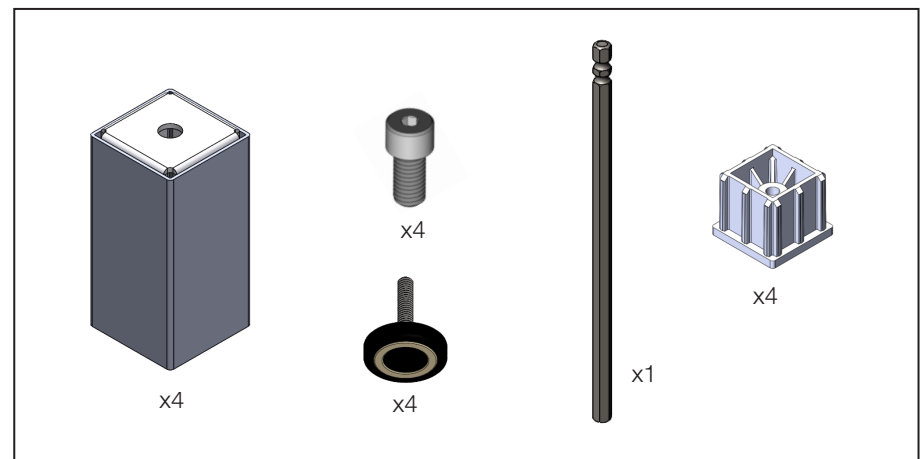

Planner Studio Fixed Height Tables Assembly Instructions

#10 x 3/4"
x28

Planner Studio Fixed Height Tables Assembly Instructions