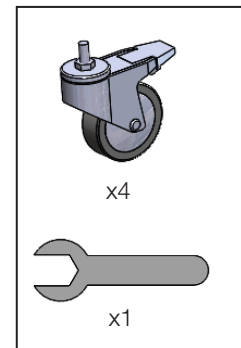

Planner Studio Fixed Height Tables Assembly Instructions

#10 x 3/4"
x28

Planner Studio Fixed Height Tables Assembly Instructions