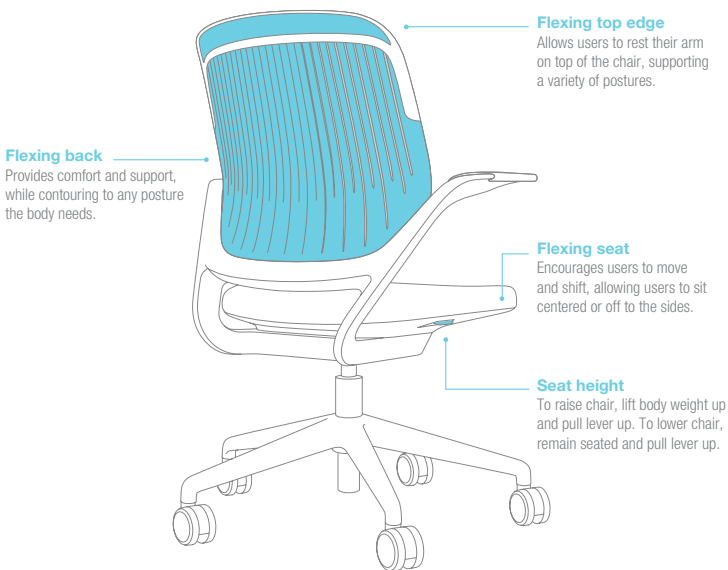

Steelcase

cobi™

With teams meeting more often, and for longer periods of time, people often find themselves squirming and becoming fatigued, which makes it difficult to stay engaged. That's why we created a whole new category of seating products designed specifically for the needs of collaboration. The cobi chair encourages movement and supports a variety of postures. With only one adjustment (seat height), and a mechanism that's weight activated, anyone can get comfortable quickly.

The cobi chair is available as a Cradle to Cradle™ Gold certified product and also has Indoor Advantage™ certification from Scientific Certification Systems as being a low emitting product.