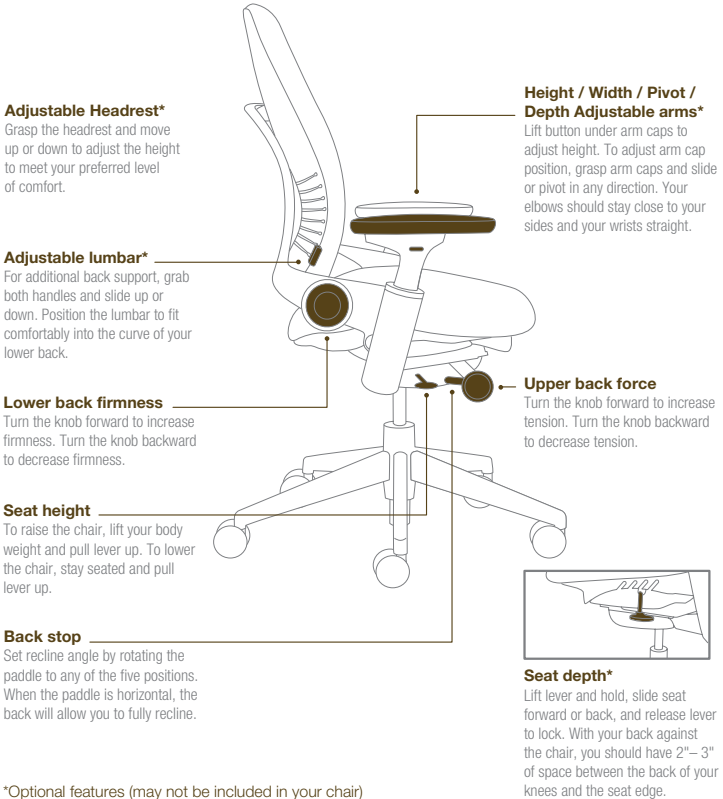

Steelcase

Leap®

Its back moves as your back moves. Its arms move as your arms move. Its seat moves as your seat moves. It's the first chair that actually changes shape to mimic and support the movement of your spine. Thanks to its advanced technology and extraordinary comfort, the Leap chair is a proven technology... **a healthier way to sit.**

The Leap chair received Silver Cradle to Cradle™ Product Certification from MBDC. In addition, Leap is SCS Indoor Advantage™ certified for indoor air quality and is up to 94% recyclable.

For an interactive guide to help you adjust your Leap chair visit steelcase.com/leap. For care and maintenance information, call your Steelcase dealer or 800.333.9939.