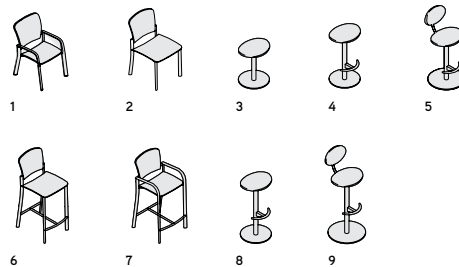

- Foot rest detail (D)

**10-18. Double base**

- Optional Power/Data (E)
- Laminate Table Top (F)

**19-22. Counter height**

- Optional Power/Data (E)
- Laminate Table Top (F)

**23-25. Bar height**

- Optional Power/Data (E)
- Laminate Table Top (F)

**26-27. Occasional**

- Optional Power/Data (E)
- Laminate Table Top (F)

**28-32. Conference**

- Optional Power/Data (E)
- Laminate Table Top (F)

**Product Features**

**Product Elements**

**1-2 Stacker Chairs**

1. 20 3/4"D x 20 3/4"W x 30 1/2"H; 2. 20 3/4"D x 23 3/4"W x 30 1/2"H

**3-9 Stools**

3. 15 1/2"D x 17"W x 19 1/4"H; 4. 18"D x 18 1/4"W x 34 1/2"H;  
5. 19 3/4"D x 19 3/4"W x 34 1/2"H; 6. 25"D x 18 1/2"W x 45 3/4"H;  
7. 24 3/4"D x 22 1/4"W x 45 1/2"H; 8. 14 1/2"D x 17"W x 31 1/4"H;  
9. 19"D x 19"W x 42 1/4"H

**10-32 Tables**

10-18. Double base (30", 36", 42"H) tables available in 30"D x 72"W oval, racetrack and rectangle; 19-22. counter height (36"H) tables available in 24", 30", 36" and 42" diameters; 23-25. bar height (42"H) tables available in 24", 30", 36" and 42" diameters; 26-27. occasional (18"H) tables available in 36" and 42" diameters; 28-32. conference (30"H) tables available in 30", 36", 42" and 60" diameters