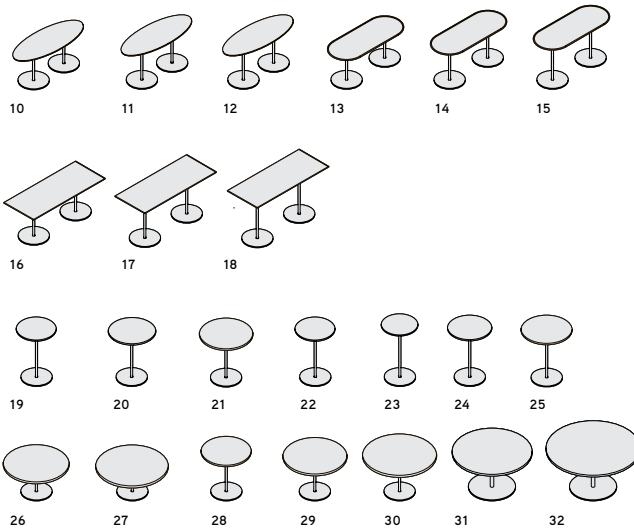

- Foot rest detail (D)

**10-18. Double base**

- Optional Power/Data (E)
- Laminate Table Top (F)

**19-22. Counter height**

- Optional Power/Data (E)
- Laminate Table Top (F)

**23-25. Bar height**

- Optional Power/Data (E)
- Laminate Table Top (F)

**26-27. Occasional**

- Optional Power/Data (E)
- Laminate Table Top (F)

**28-32. Conference**

- Optional Power/Data (E)
- Laminate Table Top (F)

**Product Features**

**Product Elements**

**1-2 Stacker Chairs**

1. 20 3/4"D x 20 3/4"W x 30 1/2"H; 2. 20 3/4"D x 23 3/4"W x 30 1/2"H

**3-9 Stools**

3. 15 1/2"D x 17"W x 19 1/4"H; 4. 18"D x 18 1/4"W x 34 1/2"H;  
5. 19 3/4"D x 19 3/4"W x 34 1/2"H; 6. 25"D x 18 1/2"W x 45 3/4"H;  
7. 24 3/4"D x 22 1/4"W x 45 1/2"H; 8. 14 1/2"D x 17"W x 31 1/4"H;  
9. 19"D x 19"W x 42 1/4"H

**10-32 Tables**

10-18. Double base (30", 36", 42"H) tables available in 30"D x 72"W oval, racetrack and rectangle; 19-22. counter height (36"H) tables available in 24", 30", 36" and 42" diameters; 23-25. bar height (42"H) tables available in 24", 30", 36" and 42" diameters; 26-27. occasional (18"H) tables available in 36" and 42" diameters; 28-32. conference (30"H) tables available in 30", 36", 42" and 60" diameters