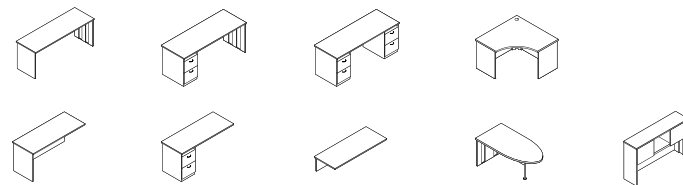

KICK FREESTANDING

Kick Freestanding Desk Shells –
Single Ped Desk Sizes:
Depths: 24", 30", 36"
W: 48", 60", 66", 72"
Kick Freestanding Double Ped Desk Sizes:
Depths: 24", 30", 36"
W: 60", 66", 72"
Kick Freestanding Curved Corner Desk Sizes:
Depths: 18", 24"
W: 36", 42", 48"
Kick Freestanding Return Sizes:
Depths: 18", 24"
W: 24", 30", 36", 42", 48", 54", 60"
Kick Freestanding Bridge Sizes:
Depths: 18", 24"
W: 36", 42", 48", 60"