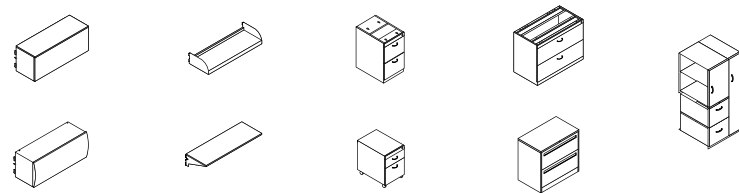

STORAGE

Over the Case Bins Sizes:
W: 24", 30", 36", 42", 48", 60"