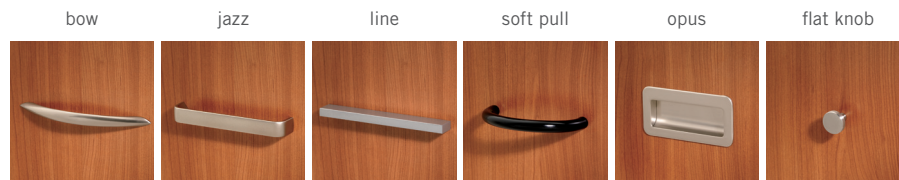

DRAWER & CABINET PULLS